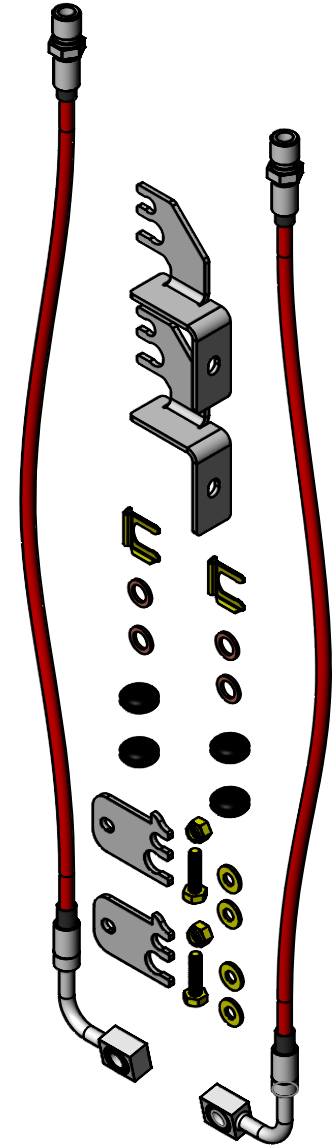

43.000

NOTE: FITTINGS NOT TO SCALE

VIEW BOM FOR INCLUDED HARDWARE

TITLE:

Jeep JL/JT HD Front Brake Lines  
(2018+, JL/JT)

SIZE	DWG. NO.	REV
<b>A</b>	1309104	A
SCALE: 1:8	WEIGHT:	SHEET 1 OF 1