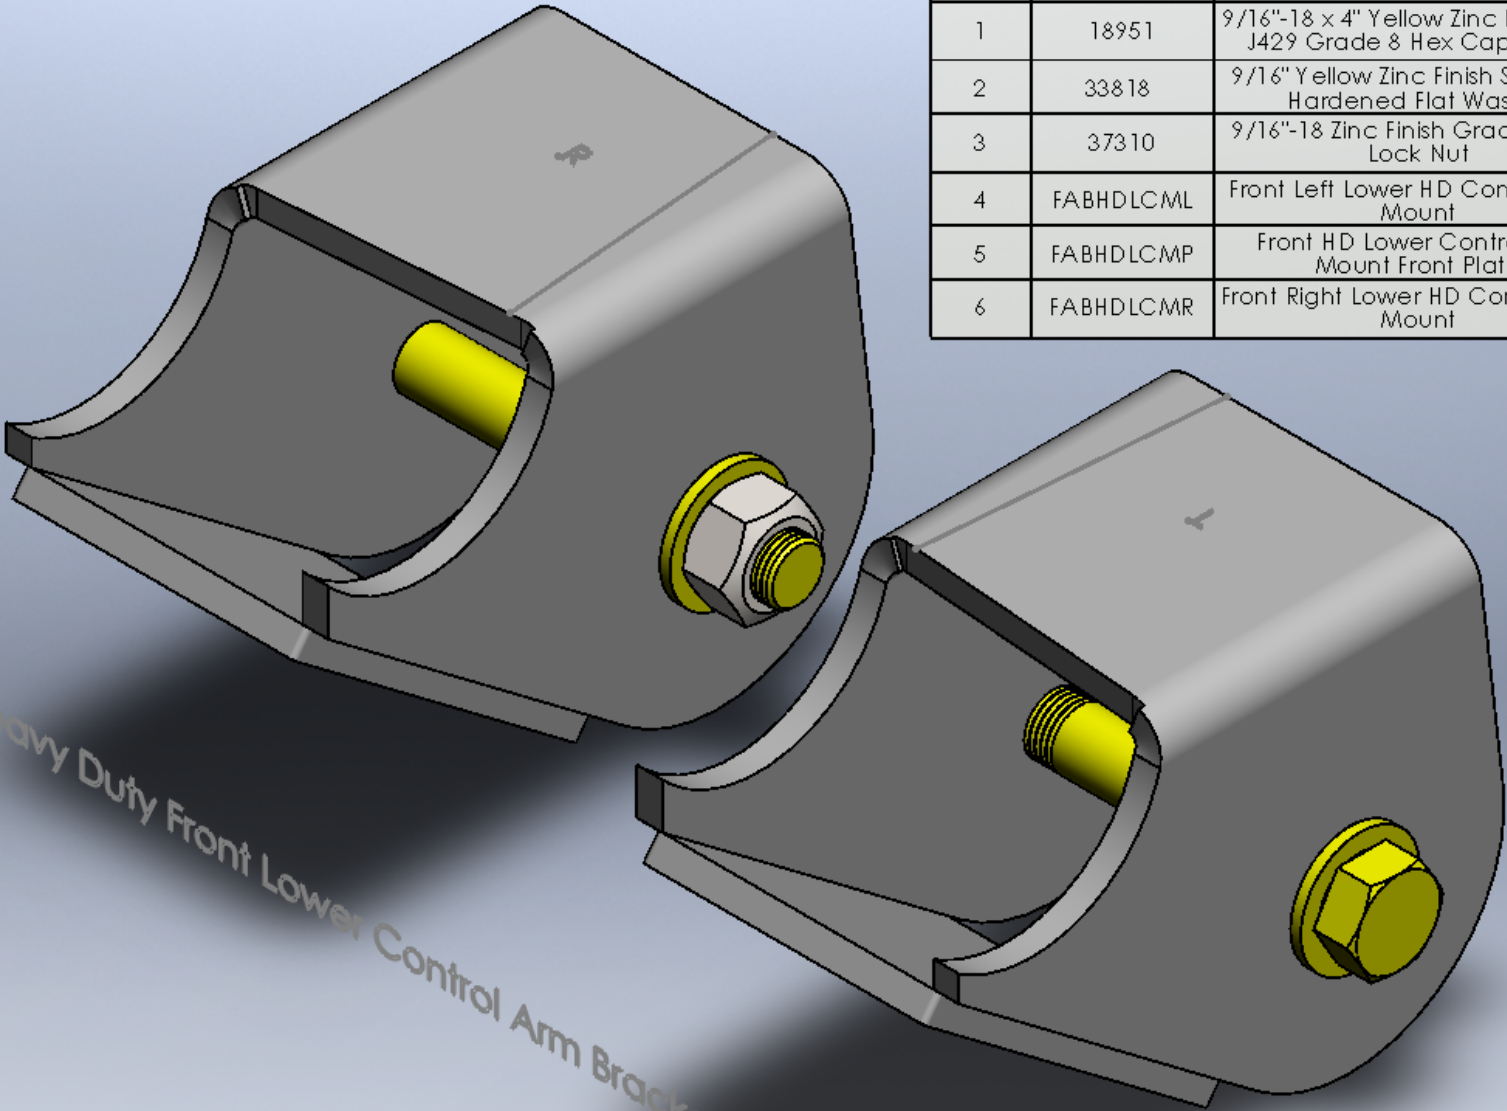

ITEM NO.	PART NUMBER	DESCRIPTION	QTY.
1	18951	9/16"-18 x 4" Yellow Zinc Finish SAE J429 Grade 8 Hex Cap Screw	2
2	33818	9/16" Yellow Zinc Finish SAE Thru-Hardened Flat Washer	4
3	37310	9/16"-18 Zinc Finish Grade C Top Lock Nut	2
4	FABHDLML	Front Left Lower HD Control Arm Mount	1
5	FABHDLMP	Front HD Lower Control Arm Mount Front Plate	2
6	FABHDLMR	Front Right Lower HD Control Arm Mount	1

.1100104 Jeep Heavy Duty Front Lower Control Arm Brackets (1984-2006, TJ/LJ/XJ/ZJ)  
 6.87 lbs