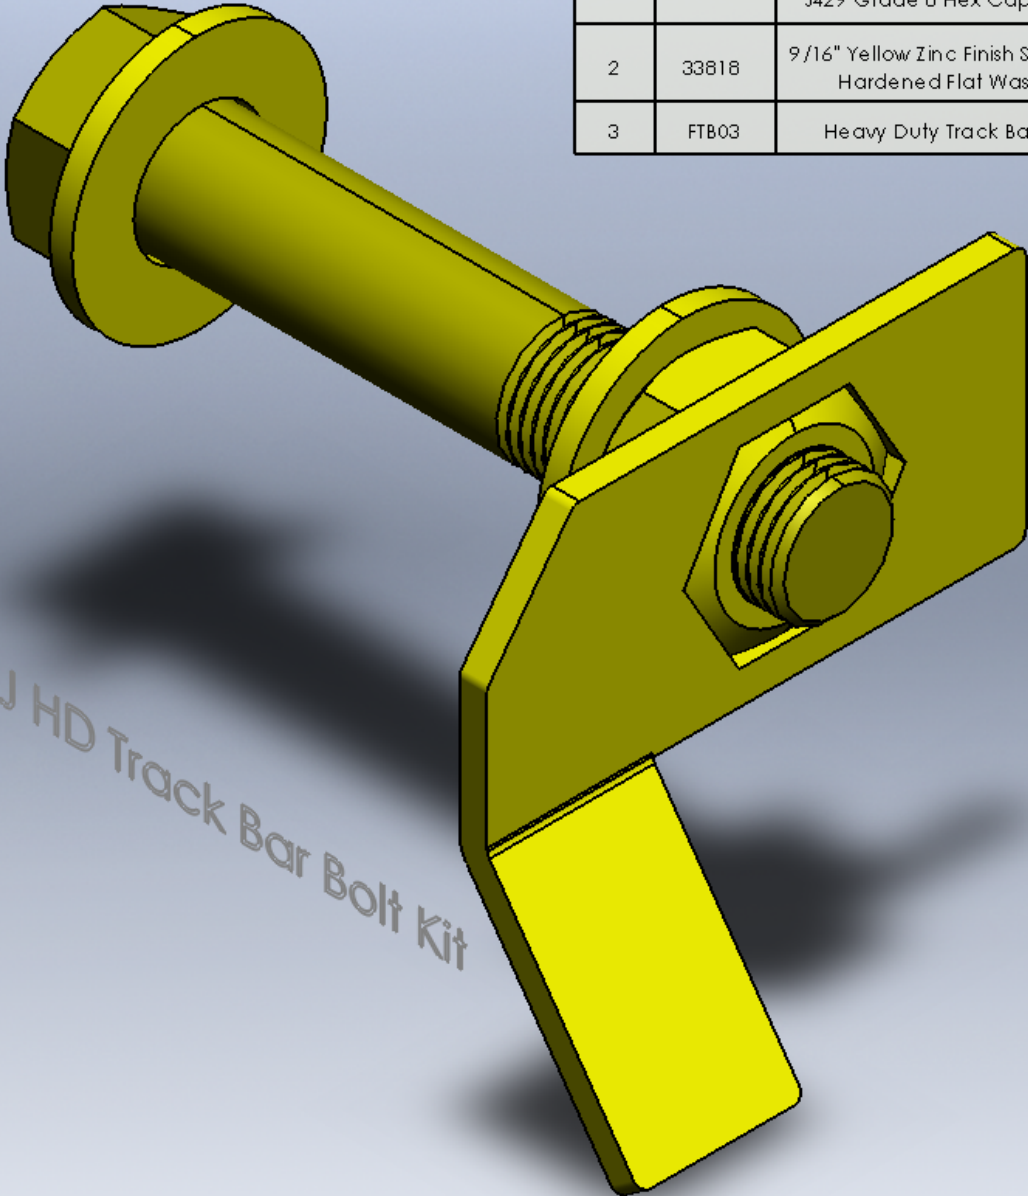

ITEM NO.	PART NUMBER	DESCRIPTION	QTY.
1	18947	9/16"-18 x 3" Yellow Zinc Finish SAE J429 Grade 8 Hex Cap Screw	1
2	33818	9/16" Yellow Zinc Finish SAE Thru-Hardened Flat Washer	2
3	FTB03	Heavy Duty Track Bar Nut	1

.1100110 TJ/LJ/XJ/ZJ HD Track Bar Bolt Kit
.5 lbs