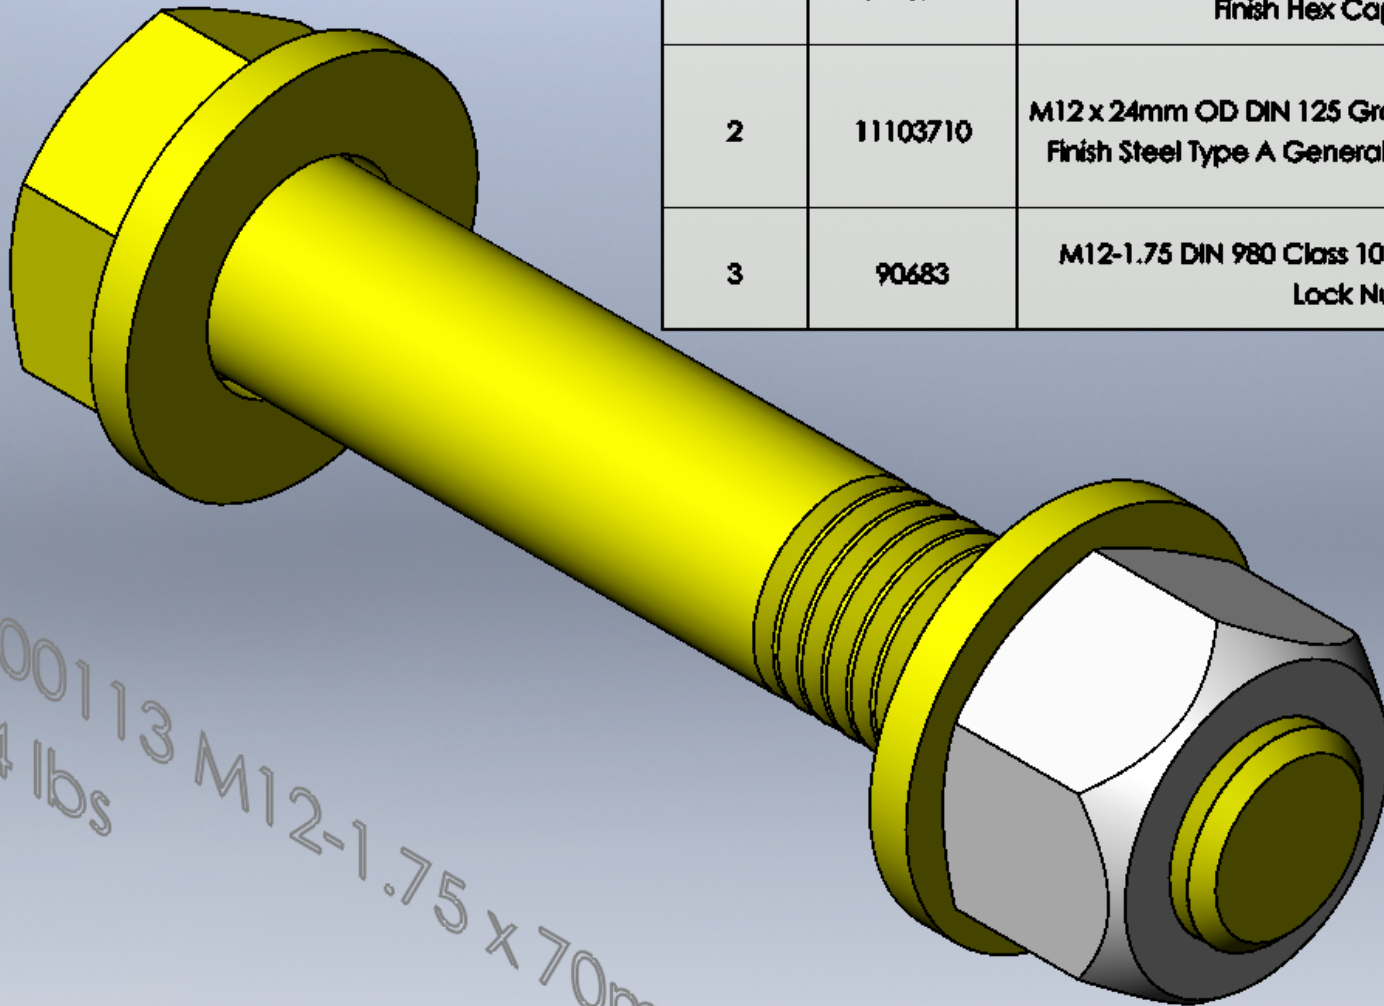

ITEM NO.	PART NUMBER	DESCRIPTION	QTY.
1	0128792	M12-1.75 x 70mm DIN 931 Class 10.9 Yellow Zinc Finish Hex Cap Screw	1
2	11103710	M12 x 24mm OD DIN 125 Grade HV200 Yellow Zinc Finish Steel Type A General Purpose Flat Washer	2
3	90683	M12-1.75 DIN 980 Class 10 Zinc Finish Steel Top Lock Nut	1

.1100113 M12-1.75 x 70mm Bolt Kit  
.24 lbs