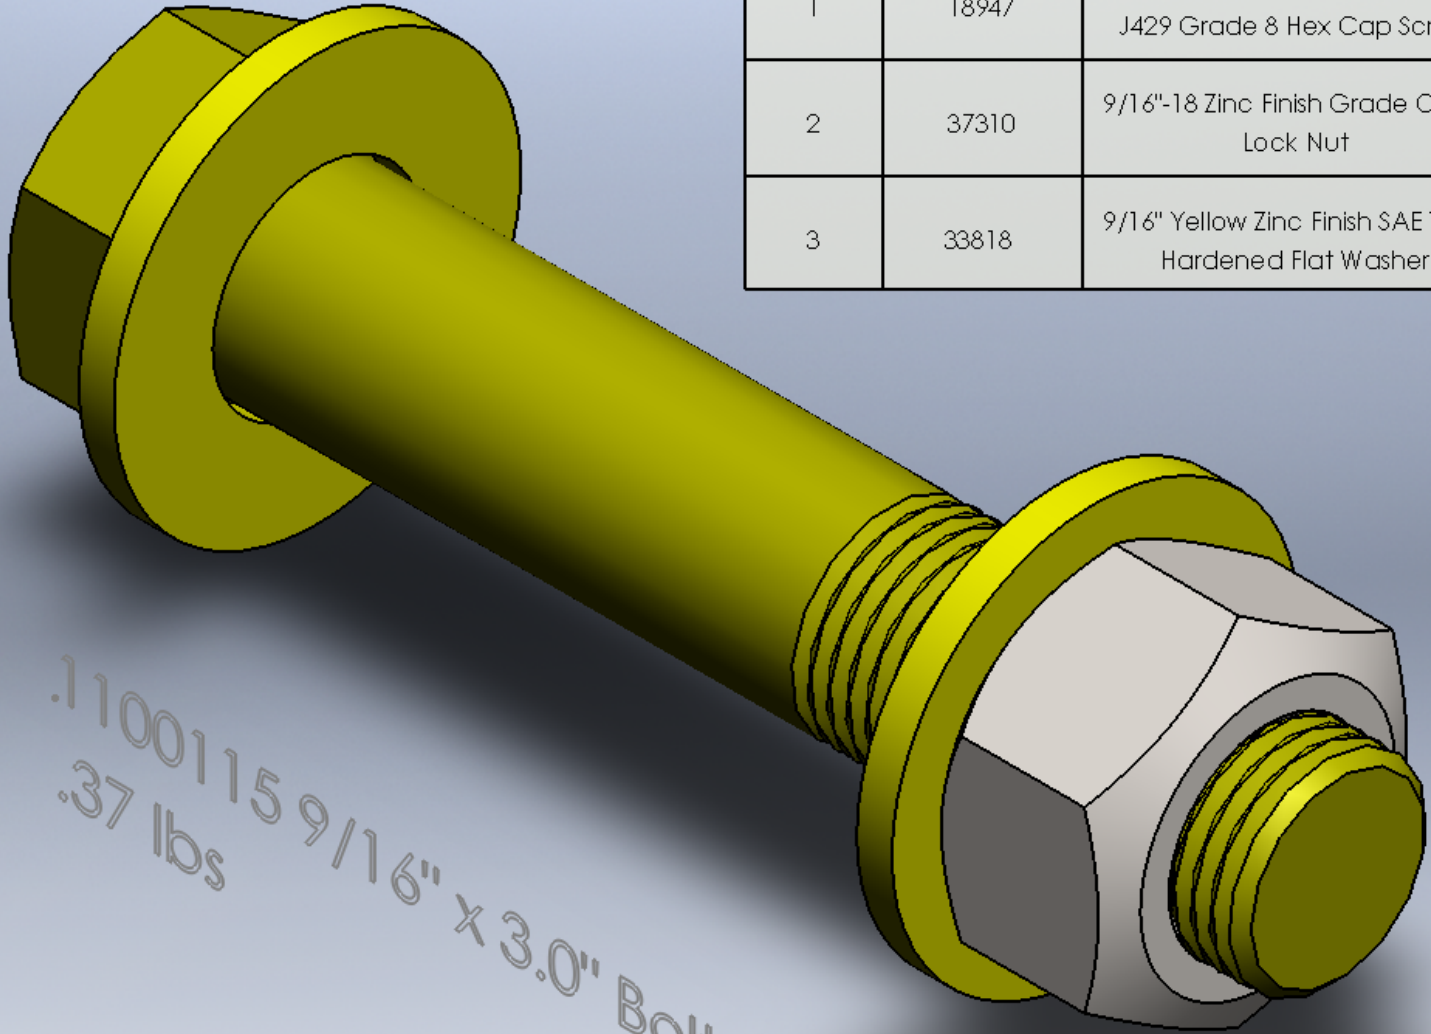

ITEM NO.	PART NUMBER	DESCRIPTION	QTY.
1	18947	9/16"-18 x 3" Yellow Zinc Finish SAE J429 Grade 8 Hex Cap Screw	1
2	37310	9/16"-18 Zinc Finish Grade C Top Lock Nut	1
3	33818	9/16" Yellow Zinc Finish SAE Thru-Hardened Flat Washer	2

.1100115 9/16" x 3.0" Bolt Kit
.37 lbs