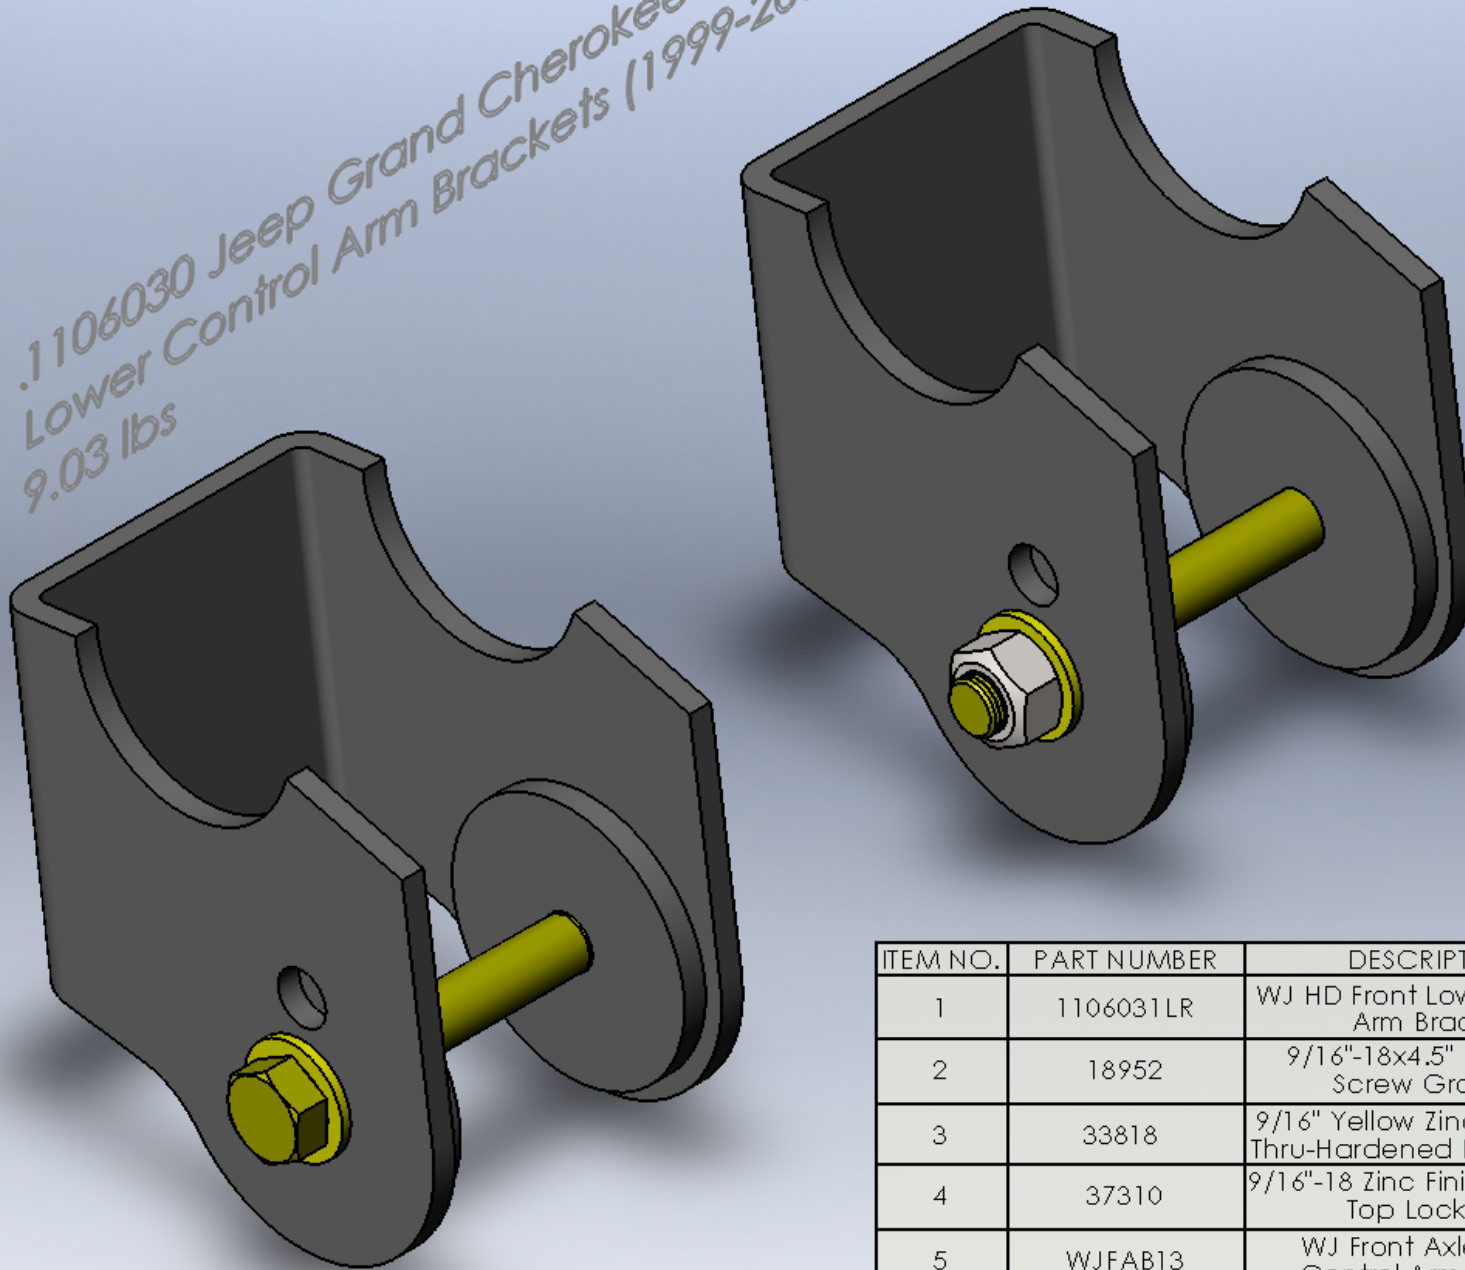

.1106030 Jeep Grand Cherokee HD Front
 Lower Control Arm Brackets (1999-2004 WJ)
 9.03 lbs

ITEM NO.	PART NUMBER	DESCRIPTION	QTY.
1	1106031LR	WJ HD Front Lower Control Arm Bracket	2
2	18952	9/16"-18x4.5" Hex Cap Screw Grade 8	2
3	33818	9/16" Yellow Zinc Finish SAE Thru-Hardened Flat Washer	4
4	37310	9/16"-18 Zinc Finish Grade C Top Lock Nut	2
5	WJFAB13	WJ Front Axle Lower Control Arm Spacer	4