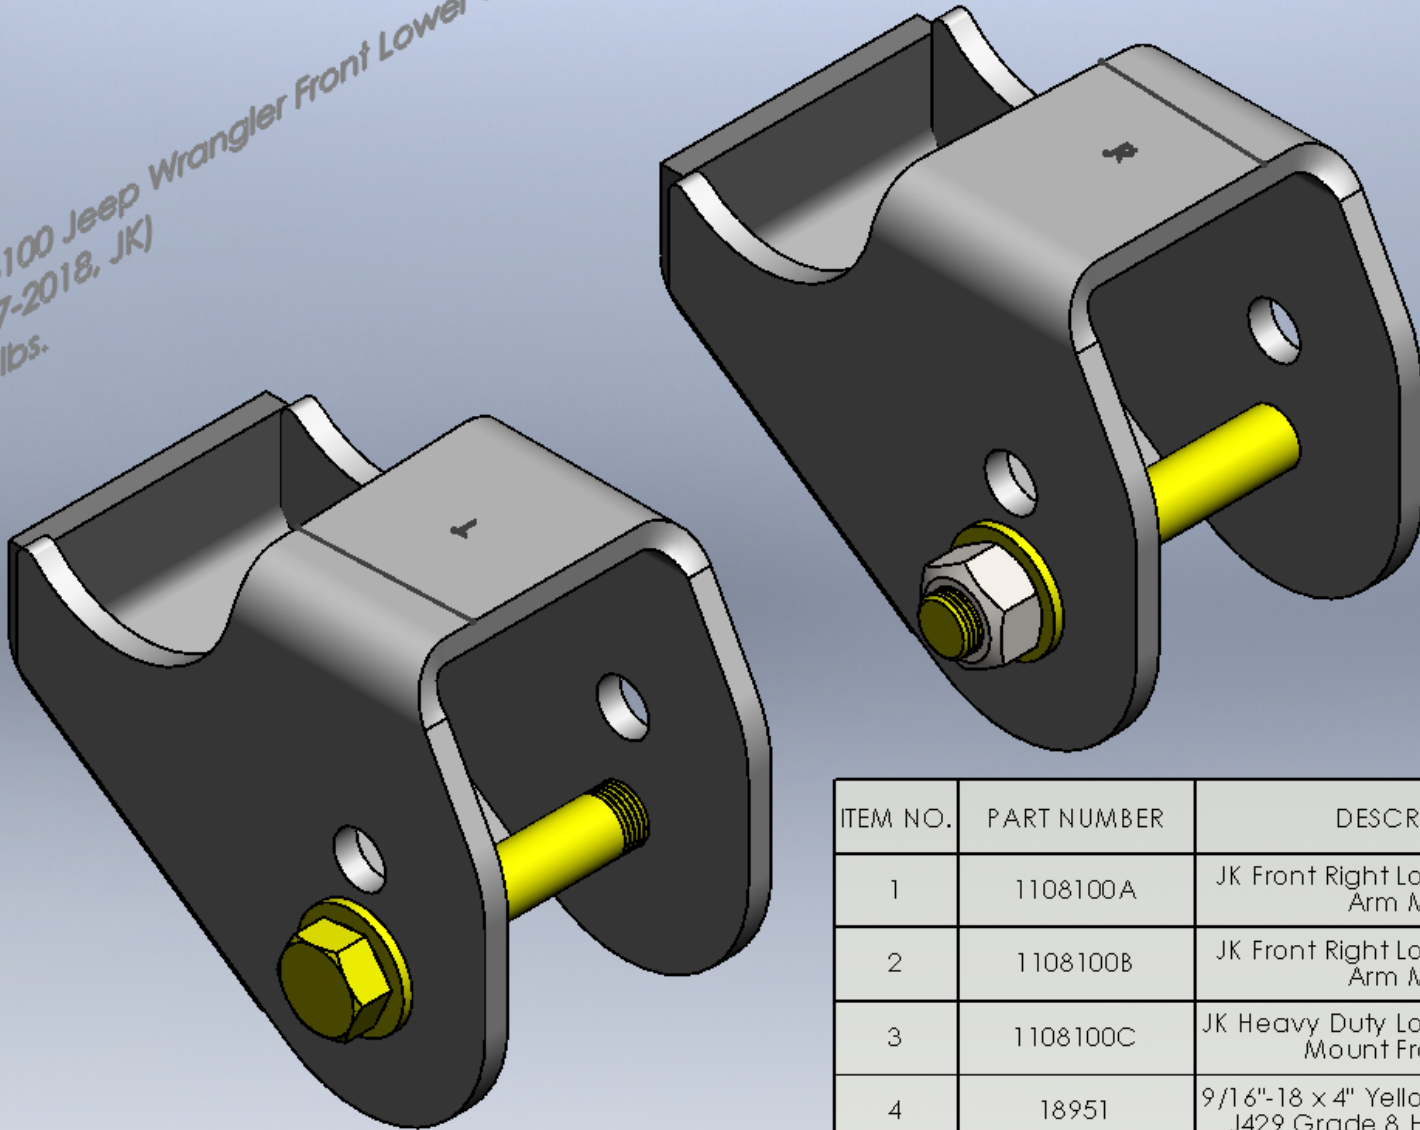

*.1108100 Jeep Wrangler Front Lower Control Arm Brackets
(2007-2018, JK)
7.37 lbs.*

ITEM NO.	PART NUMBER	DESCRIPTION	QTY.
1	1108100A	JK Front Right Lower HD Control Arm Mount	1
2	1108100B	JK Front Right Lower HD Control Arm Mount	1
3	1108100C	JK Heavy Duty Lower Control Arm Mount Front Plate	2
4	18951	9/16"-18 x 4" Yellow Zinc Finish SAE J429 Grade 8 Hex Cap Screw	2
5	33818	9/16" Yellow Zinc Finish SAE Thru-Hardened Flat Washer	4
6	37310	9/16"-18 Zinc Finish Grade C Top Lock Nut	2