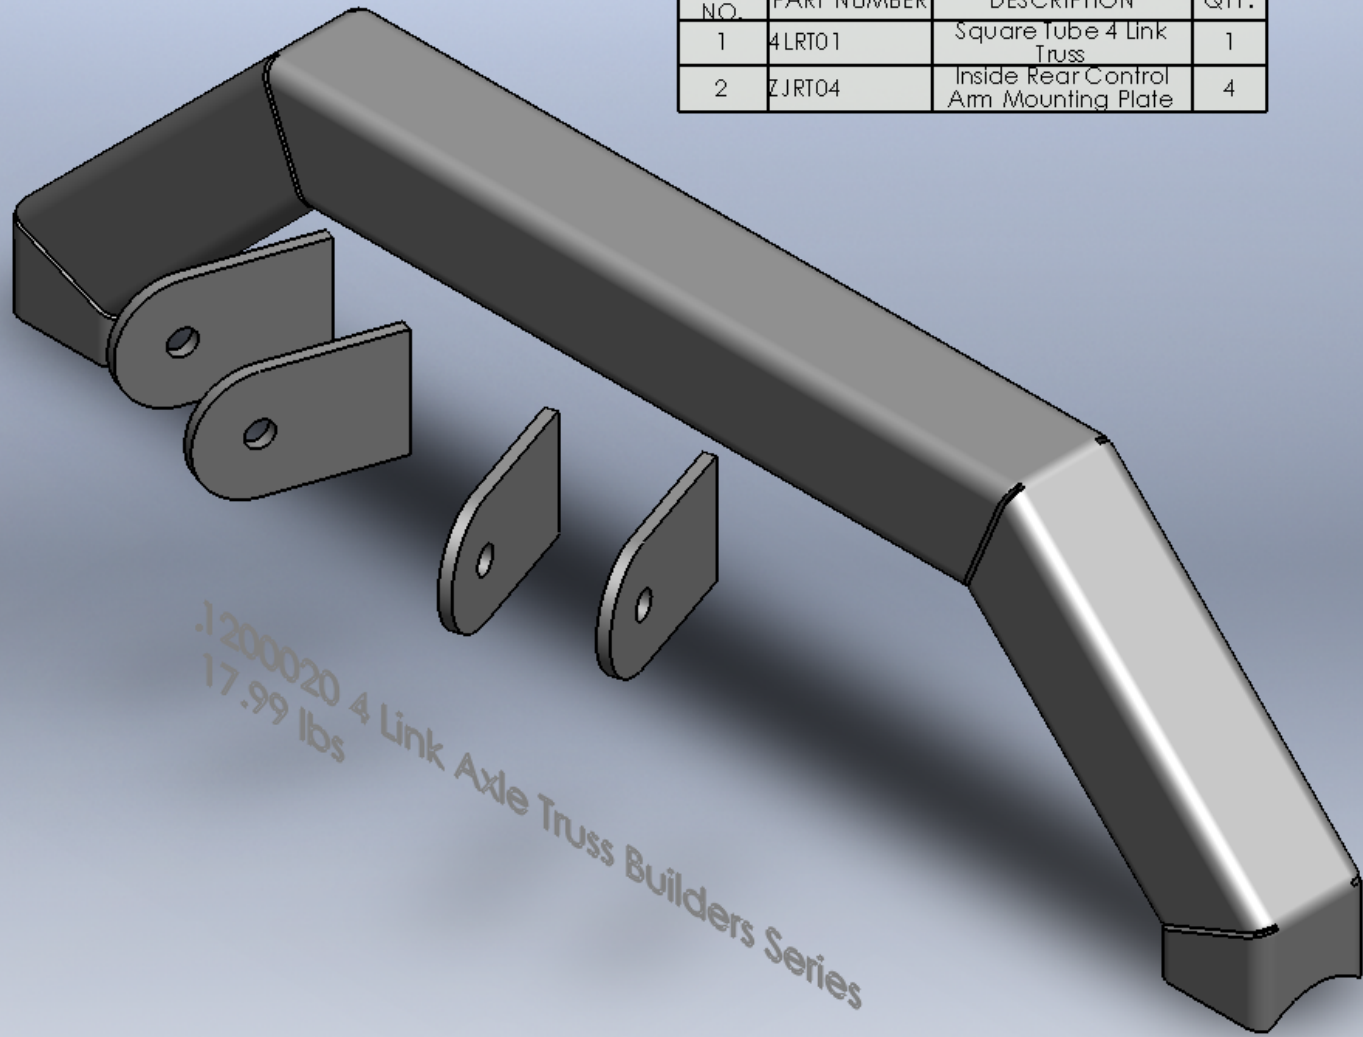

ITEM NO.	PART NUMBER	DESCRIPTION	QTY.
1	4LRT01	Square Tube 4 Link Truss	1
2	ZJRT04	Inside Rear Control Arm Mounting Plate	4

.1200020 4 Link Axle Truss Builders Series  
17.99 lbs