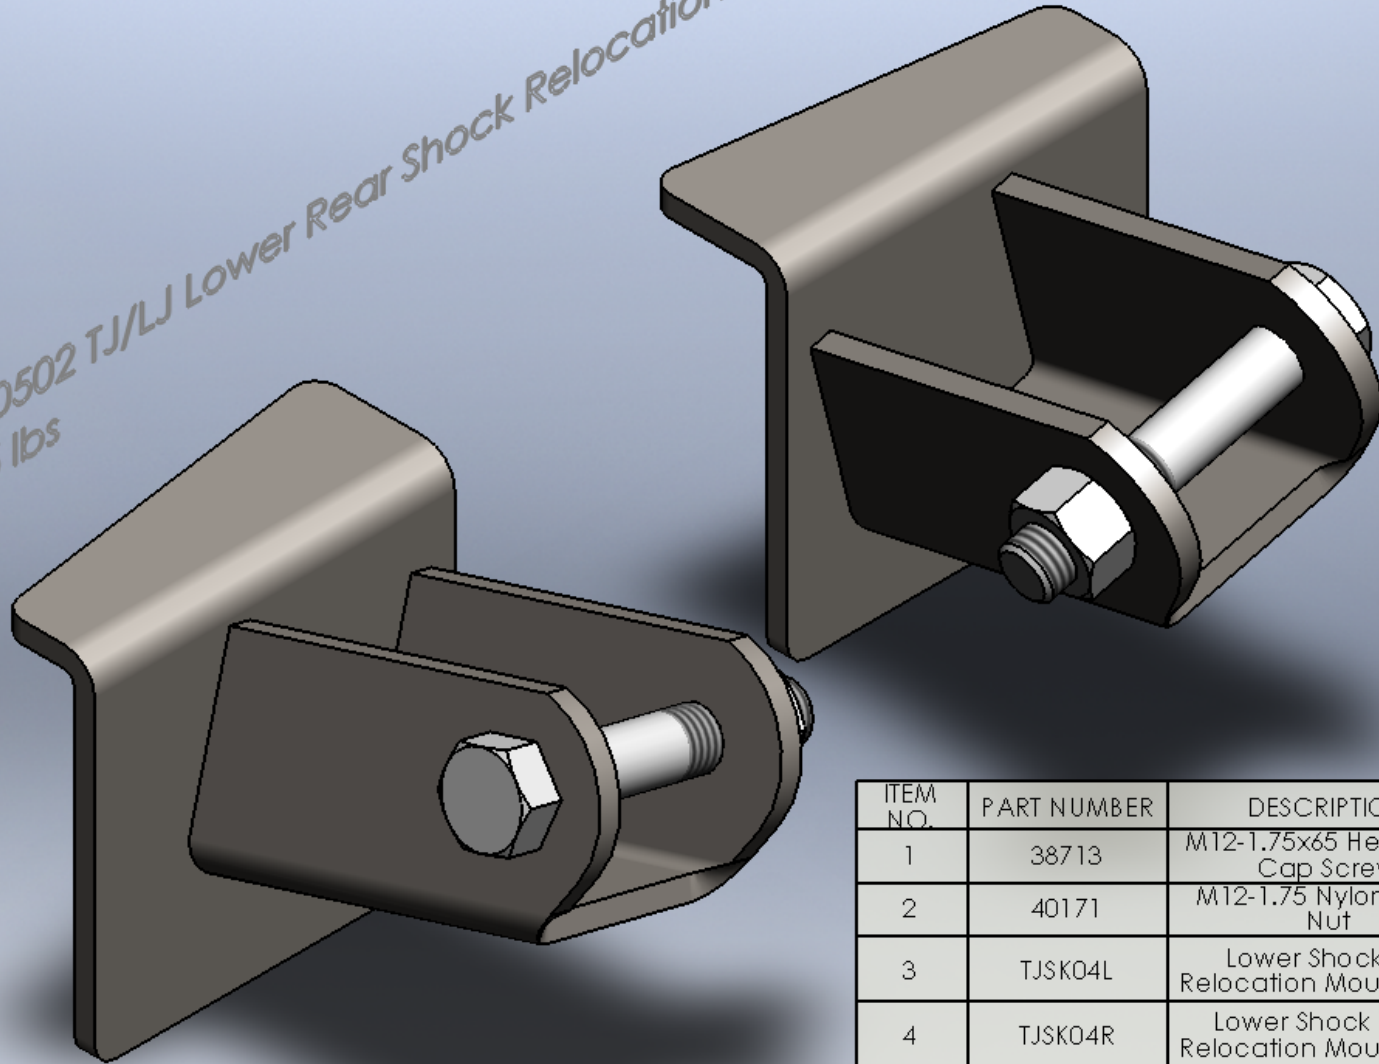

*.1200502 TJ/LJ Lower Rear Shock Relocation Kit  
3.35 lbs*

ITEM NO.	PART NUMBER	DESCRIPTION	QTY.
1	38713	M12-1.75x65 Hex Head Cap Screw	2
2	40171	M12-1.75 Nylon Insert Nut	2
3	TJSK04L	Lower Shock Left Relocation Mount Plate	1
4	TJSK04R	Lower Shock Right Relocation Mount Plate	1
5	TJSK05	Lower Shock Relocation Mount	2