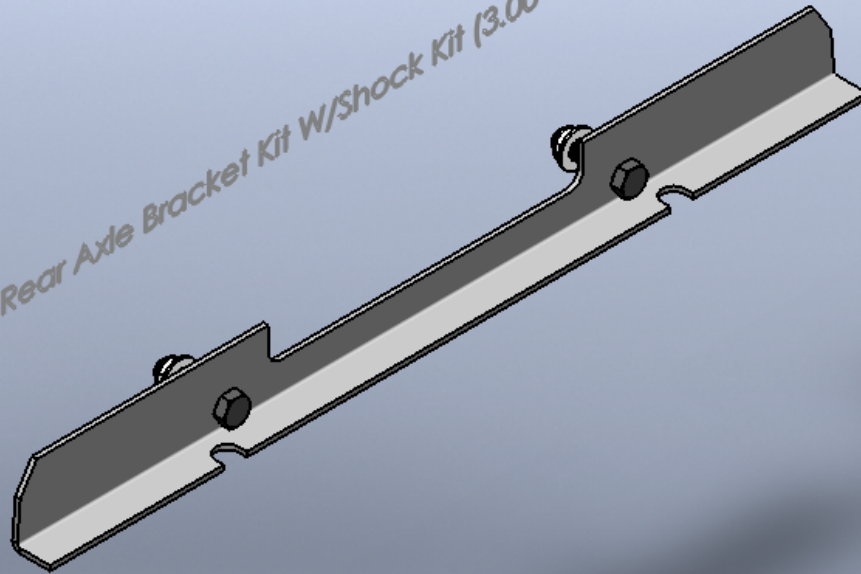

*.1204130 ZJ Rear Axle Bracket Kit W/Shock Kit (3.00" Tube)
22.19 lbs*

ITEM NO.	PART NUMBER	DESCRIPTION	QTY.
1	1100100A	TJ/LJ/XJ/ZJ Lower Poly Coil Bucket	2
2	1204201A	ZJ Rear Lower Shock Mount	2
3	1204202	ZJ Rear Upper Shock Mount	1
4	FABTI300	Lower Control Arm Mount Inside 3.00"	2
5	FABTO300	Lower Control Arm Mount Outside 3.00"	2
6	RAB03	Rear Axle Spring Perch	2