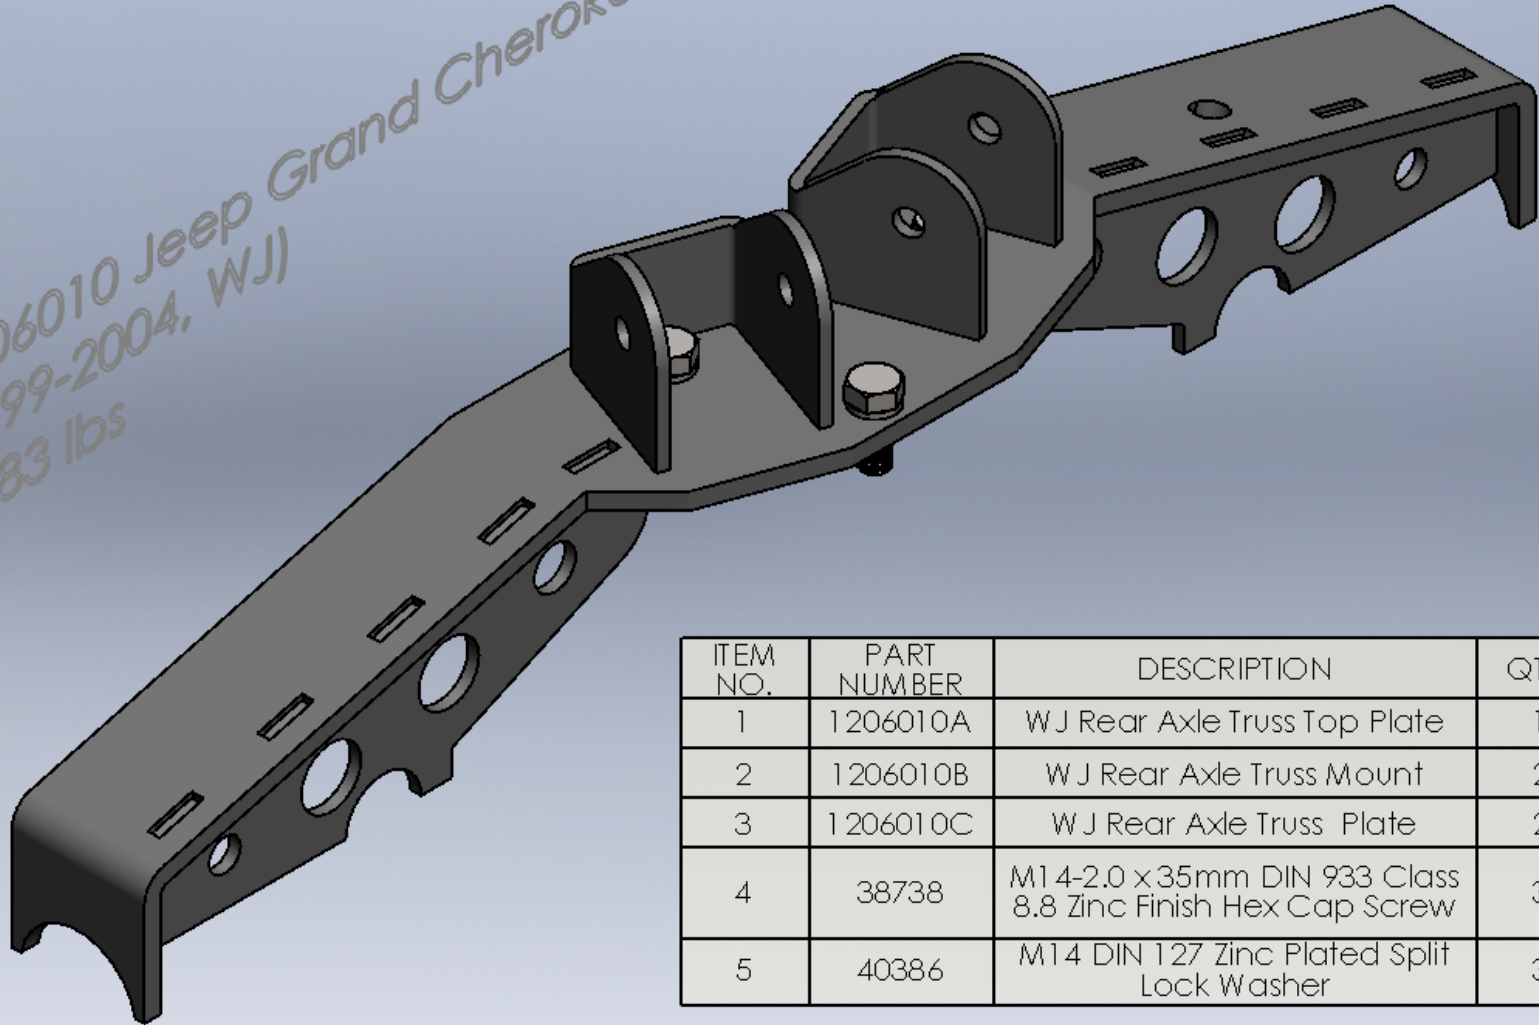

1206010 Jeep Grand Cherokee Rear Axle Truss
 (1999-2004, WJ)
 19.83 lbs

ITEM NO.	PART NUMBER	DESCRIPTION	QTY.
1	1206010A	WJ Rear Axle Truss Top Plate	1
2	1206010B	W J Rear Axle Truss Mount	2
3	1206010C	W J Rear Axle Truss Plate	2
4	38738	M14-2.0 x 35mm DIN 933 Class 8.8 Zinc Finish Hex Cap Screw	3
5	40386	M14 DIN 127 Zinc Plated Split Lock Washer	3