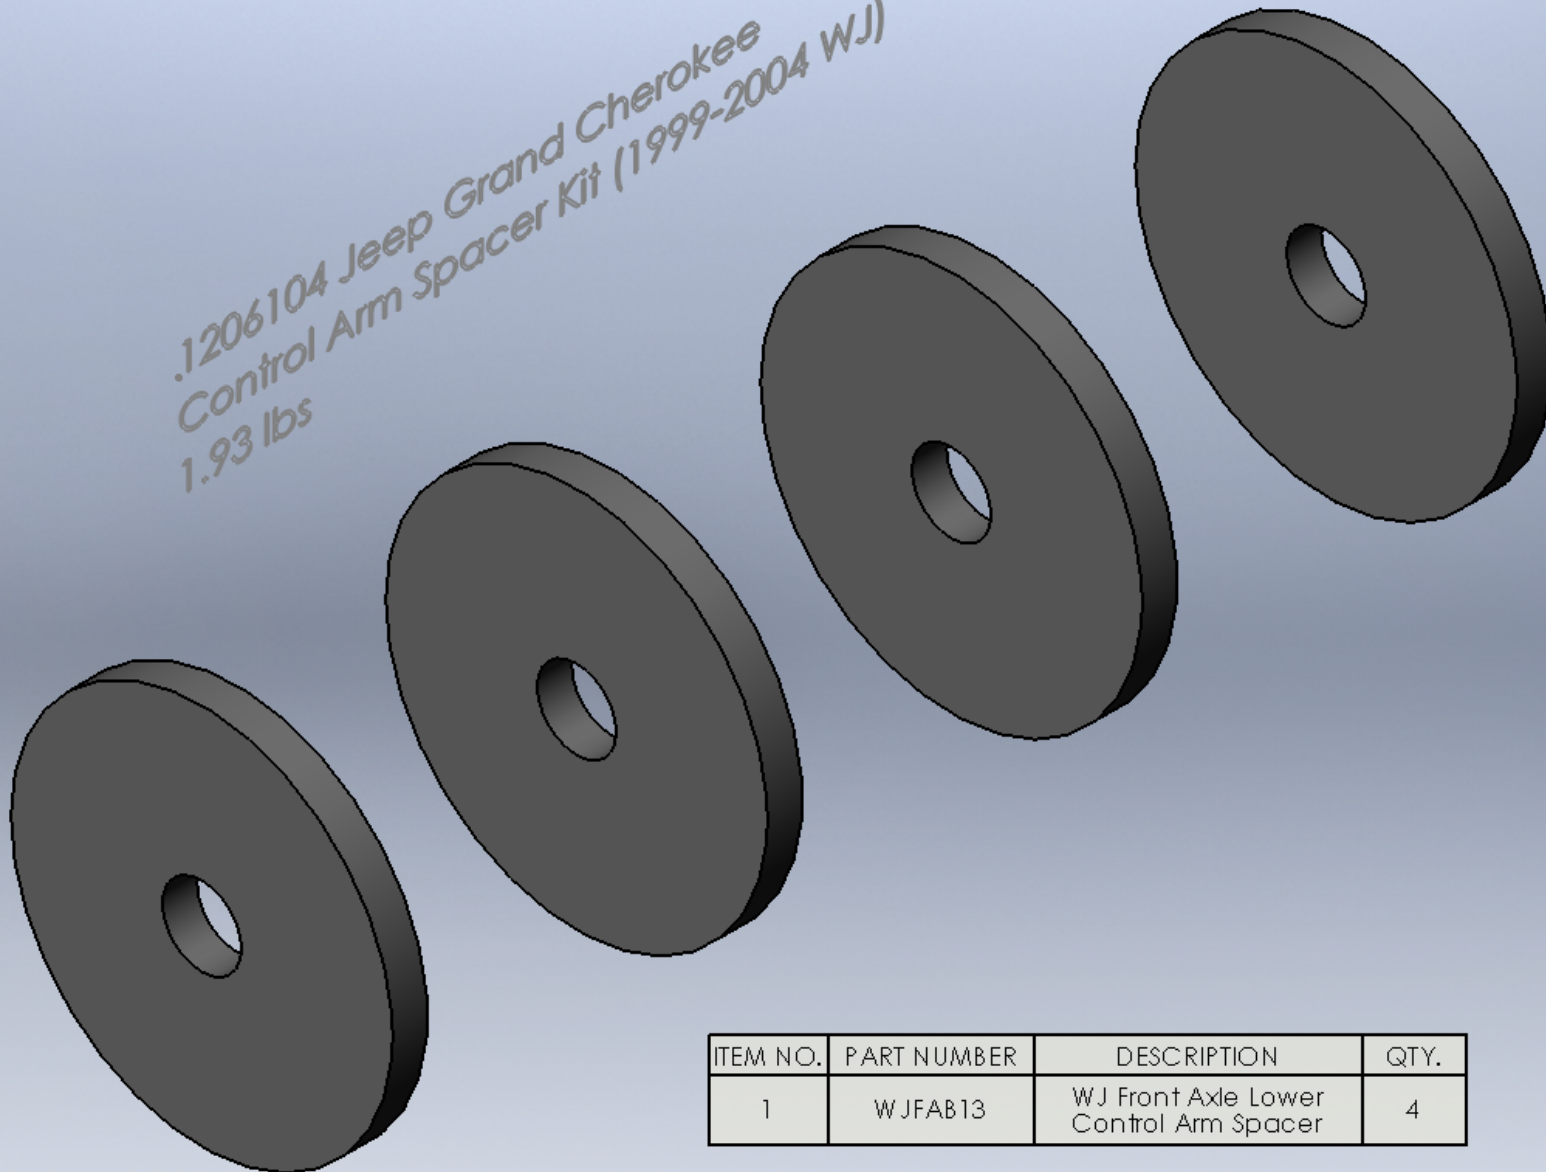

*.1206104 Jeep Grand Cherokee
Control Arm Spacer Kit (1999-2004 WJ)
1.93 lbs*

ITEM NO.	PART NUMBER	DESCRIPTION	QTY.
1	WJFAB13	WJ Front Axle Lower Control Arm Spacer	4