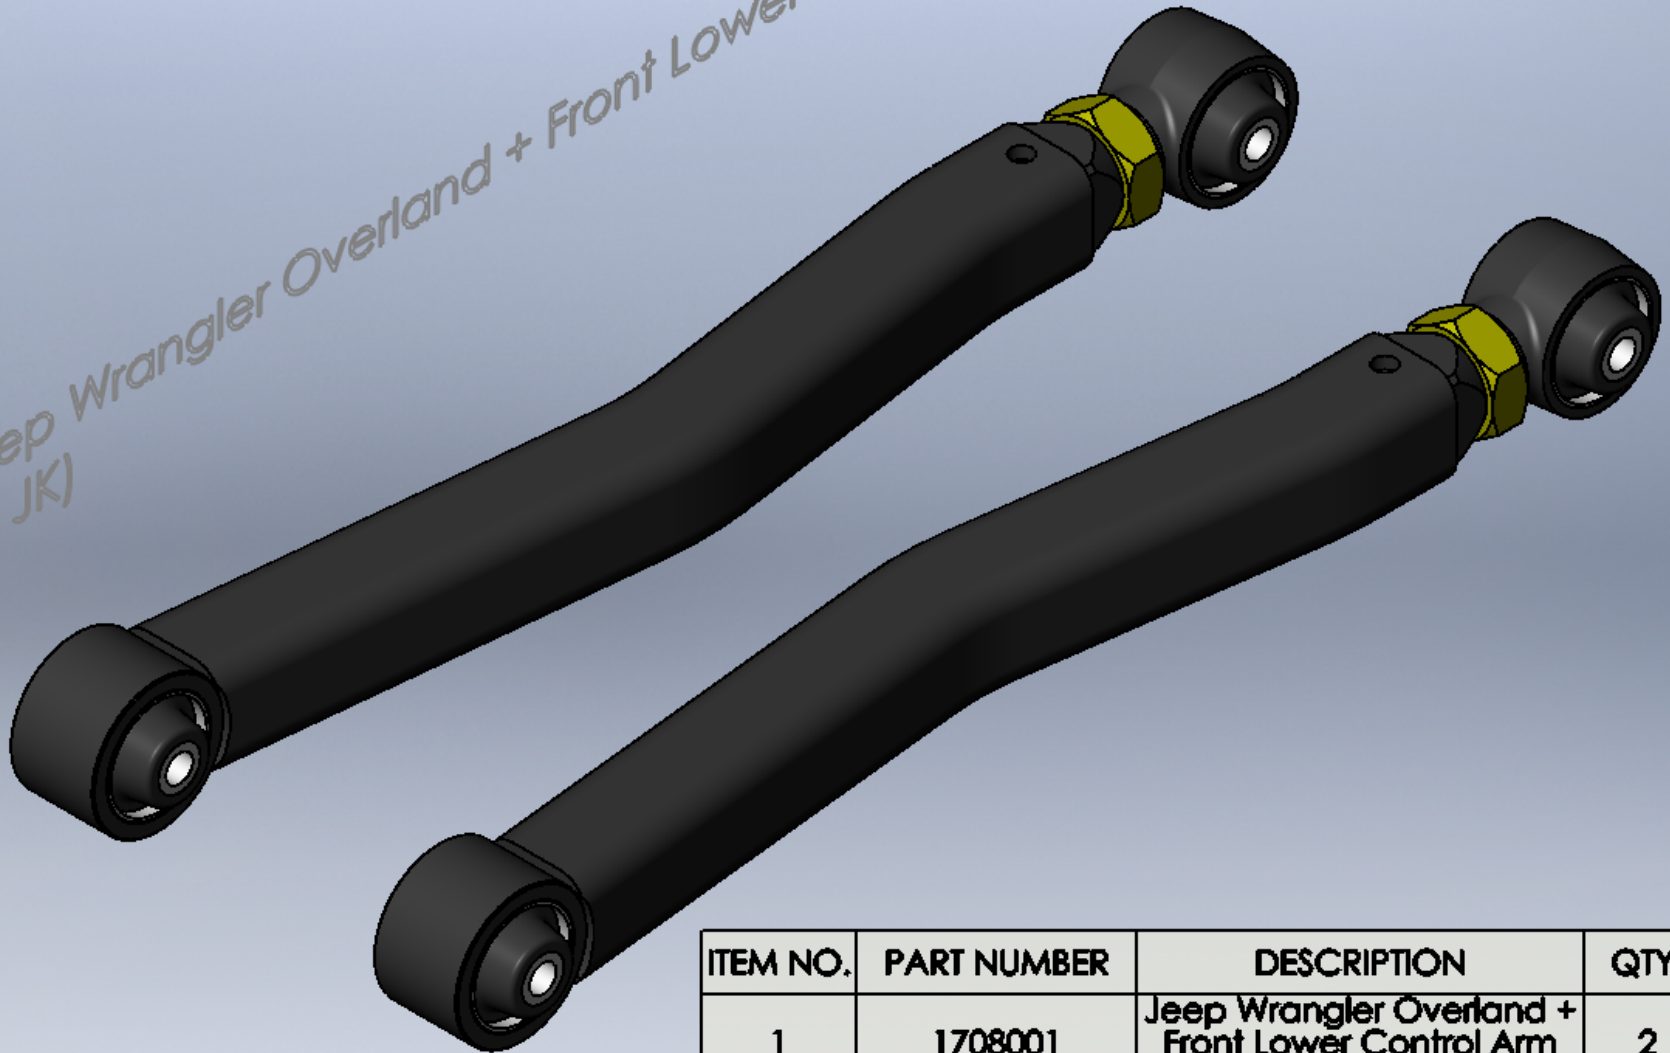

.1708100 Jeep Wrangler Overland + Front Lower Control Arms
(2007-2018, JK)
28.5 lbs

ITEM NO.	PART NUMBER	DESCRIPTION	QTY.
1	1708001	Jeep Wrangler Overland + Front Lower Control Arm (2007-2018, JK)	2