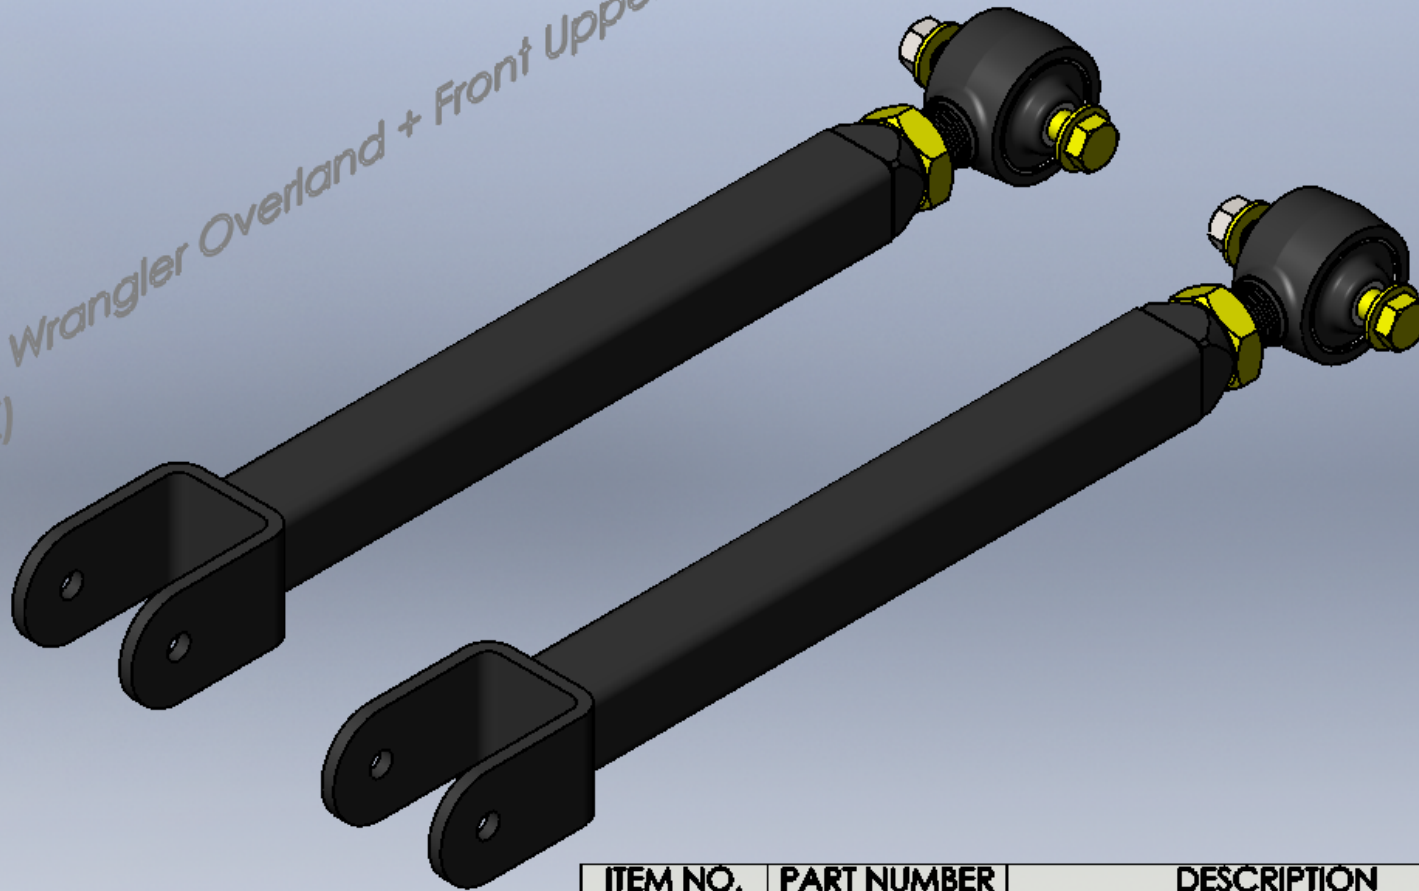

.1708101 Jeep Wrangler Overland + Front Upper Control Arms
(2007-2018, JK)
12.6 lbs

ITEM NO.	PART NUMBER	DESCRIPTION	QTY.
1	1708002	Jeep Wrangler Overland + Front Upper Control Arm (2007-2018, JK)	2