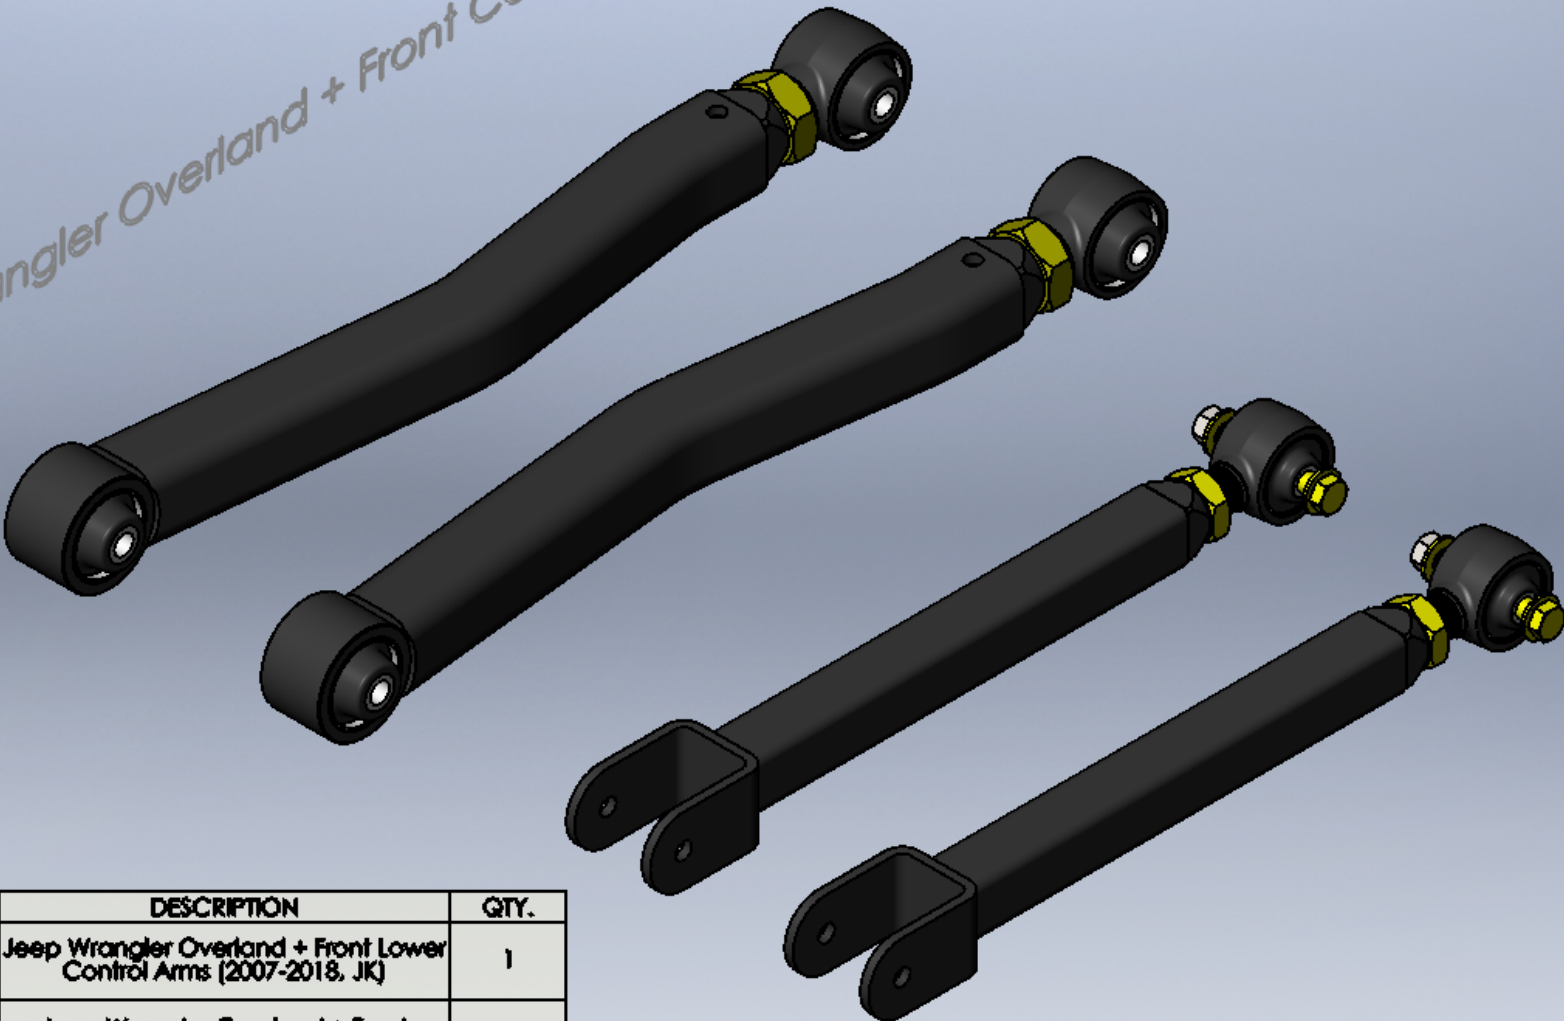

1708110 Jeep Wrangler Overland + Front Control Arm Kit
(2007-2018, JK)
41.1 lbs

ITEM NO.	PART NUMBER	DESCRIPTION	QTY.
1	1708100	Jeep Wrangler Overland + Front Lower Control Arms (2007-2018, JK)	1
2	1708101	Jeep Wrangler Overland + Front Upper Control Arms (2007-2018, JK)	1