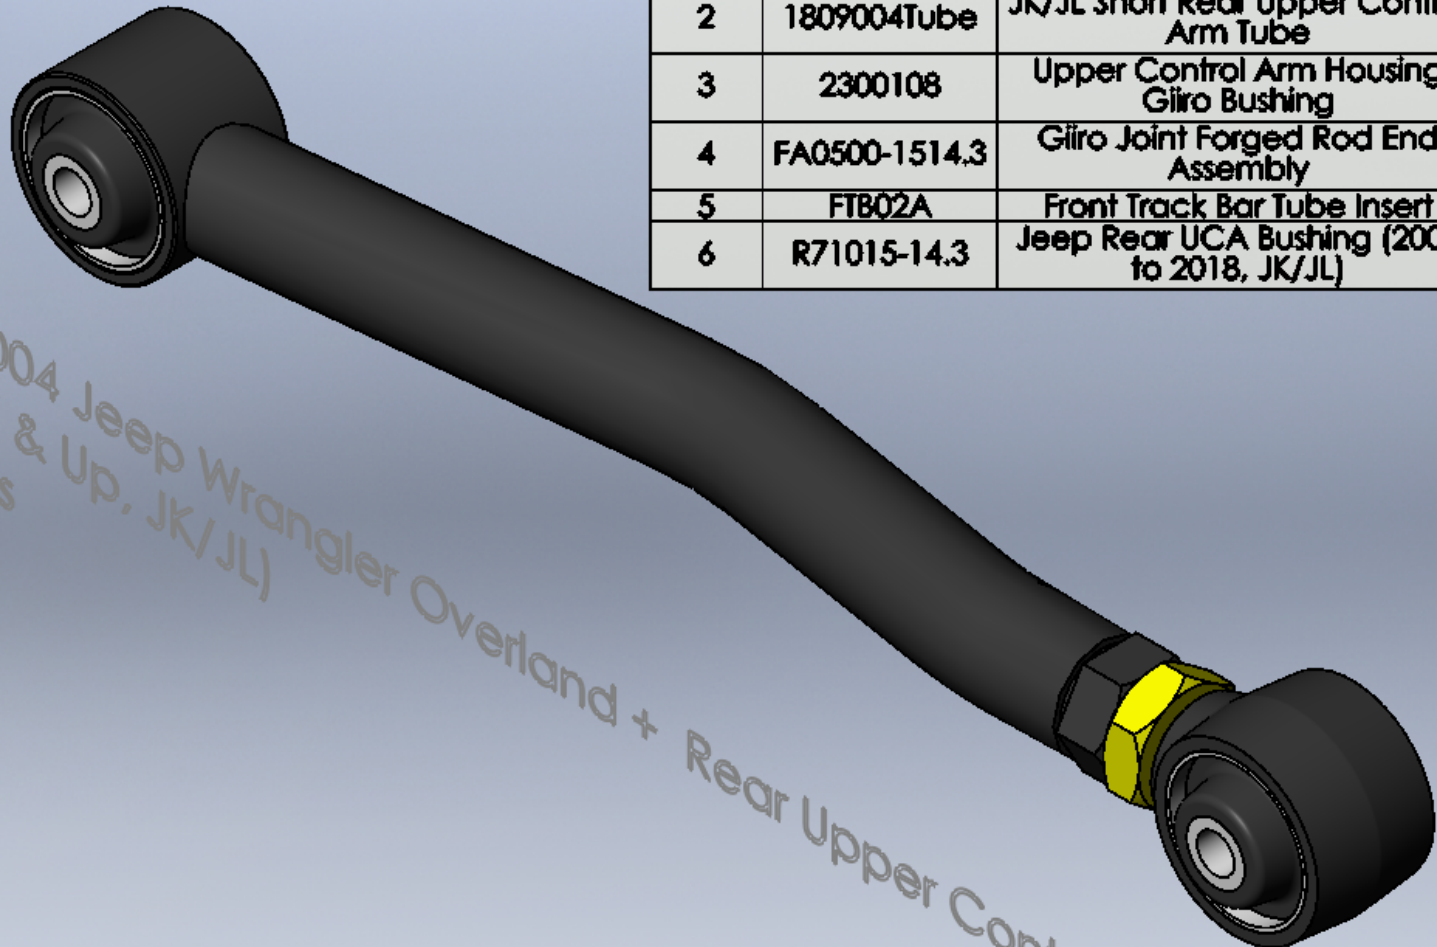

ITEM NO.	PART NUMBER	DESCRIPTION	Stock/QTY.
1	0169578	1"-14 ASTM J995 Grade 5 Yellow Zinc Finish Steel Jam Nut	1
2	1809004Tube	JK/JL Short Rear Upper Control Arm Tube	1
3	2300108	Upper Control Arm Housing Giro Bushing	1
4	FA0500-1514.3	Giro Joint Forged Rod End Assembly	1
5	FTB02A	Front Track Bar Tube Insert	1
6	R71015-14.3	Jeep Rear UCA Bushing (2007 to 2018, JK/JL)	1

1809004 Jeep Wrangler Overland + Rear Upper Control Arm
 (2007 & Up, JK/JL)
 6.6 lbs