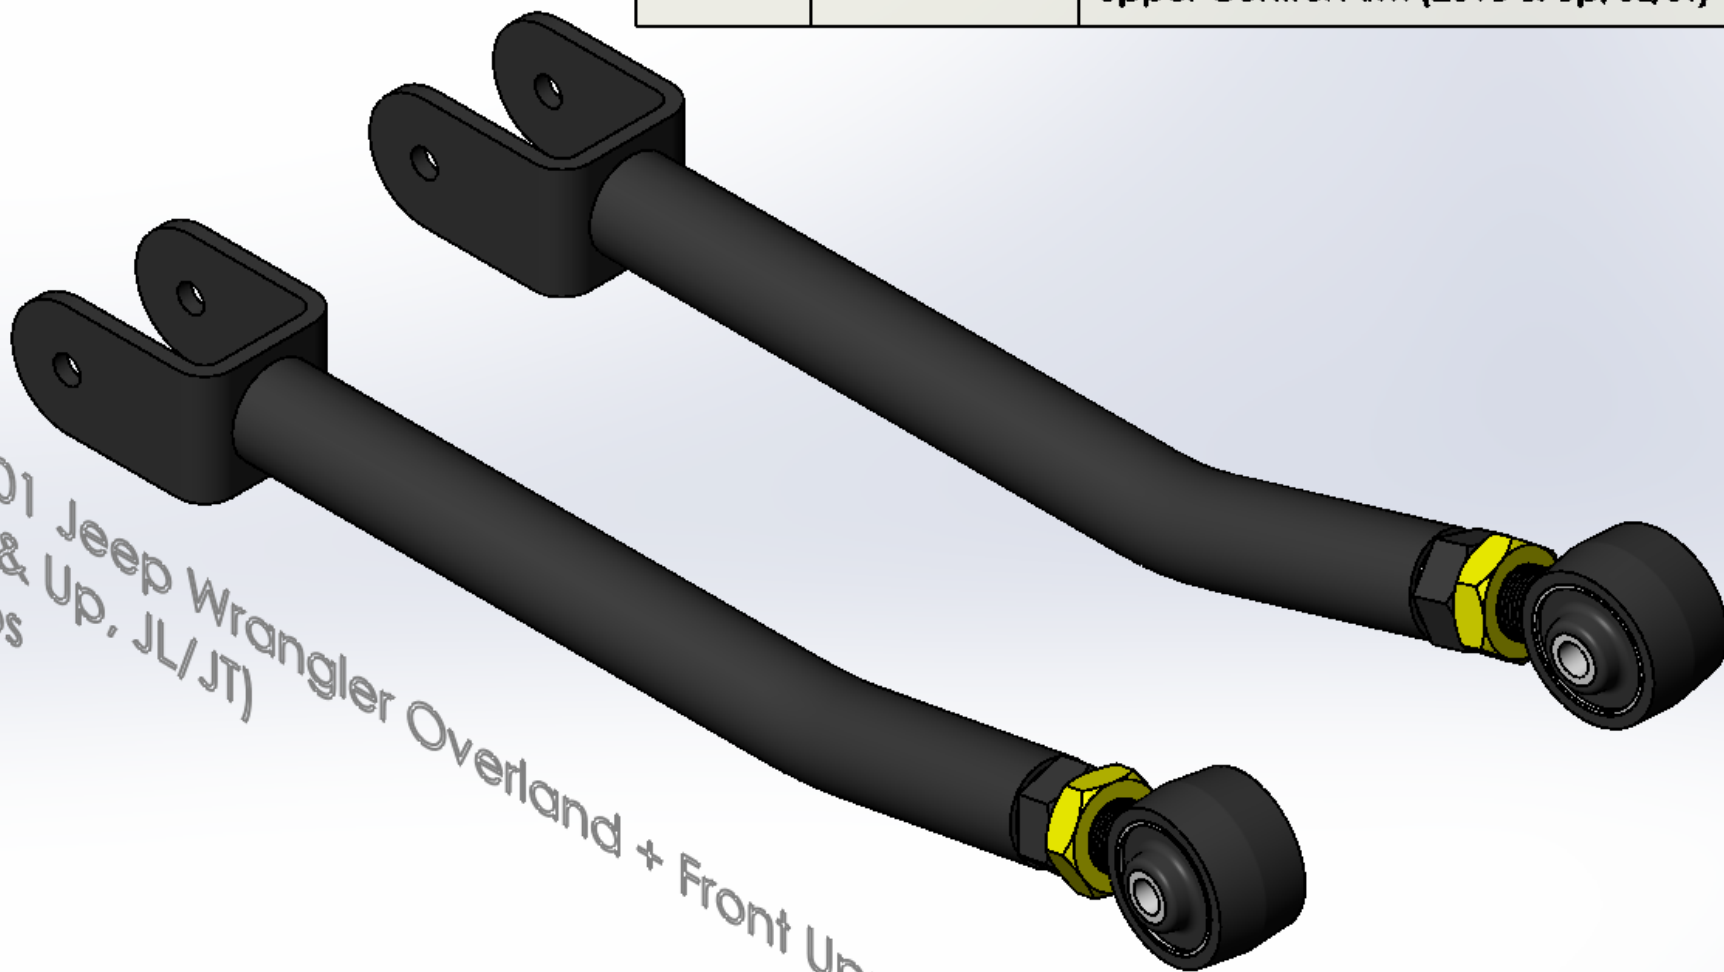

ITEM NO.	PART NUMBER	DESCRIPTION	QTY.
1	1709002L	Jeep Wrangler Overland + Left Front Upper Control Arm (2018 & Up, JL/JT)	1
2	1709002R	Jeep Wrangler Overland + Right Front Upper Control Arm (2018 & Up, JL/JT)	1

1709101 Jeep Wrangler Overland + Front Upper Control Arms
 (2018 & Up, JL/JT)
 12.6 lbs