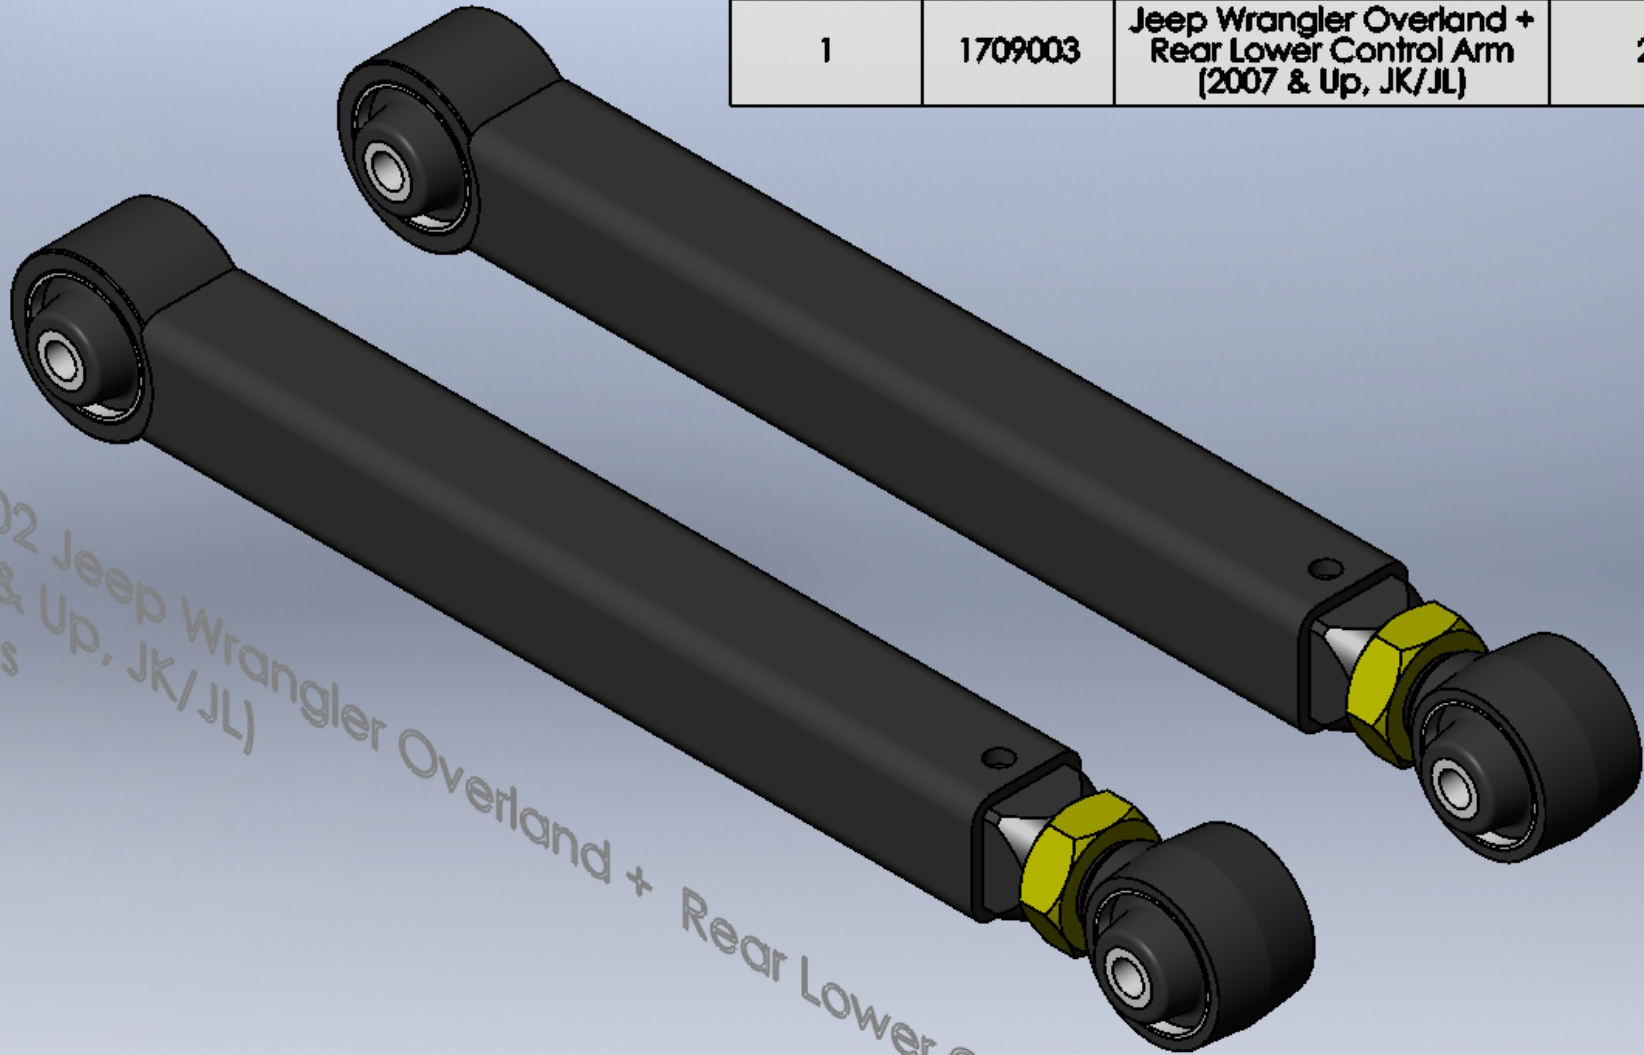

ITEM NO.	PART NUMBER	DESCRIPTION	QTY.
1	1709003	Jeep Wrangler Overland + Rear Lower Control Arm (2007 & Up, JK/JL)	2

.1709102 Jeep Wrangler Overland +  
(2007 & Up, JK/JL)  
13.0 lbs

Rear Lower Control Arms