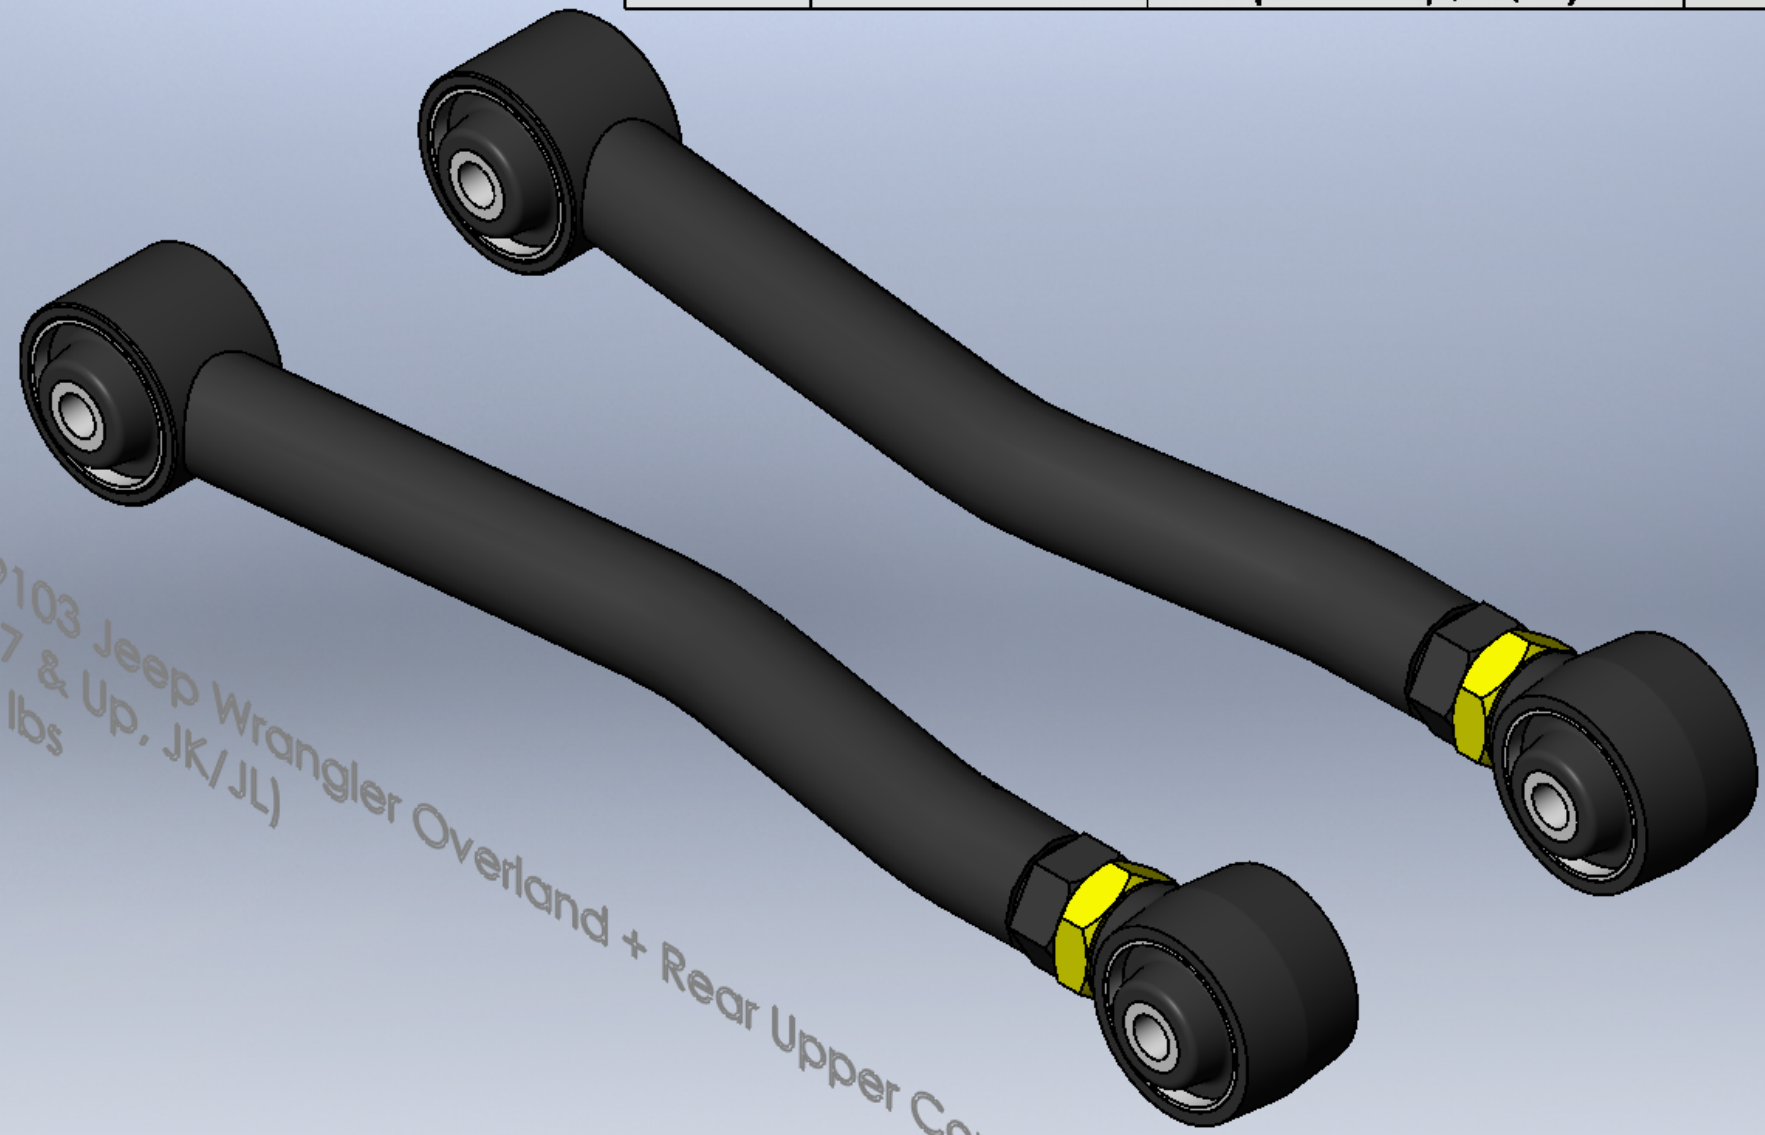

ITEM NO.	PART NUMBER	DESCRIPTION	QTY.
1	1709004	Jeep Wrangler Overland + Rear Upper Control Arm (2018 & Up, JK/JL)	2

.1709103 Jeep Wrangler Overland + Rear Upper Control Arms
(2007 & Up, JK/JL)
13.2 lbs