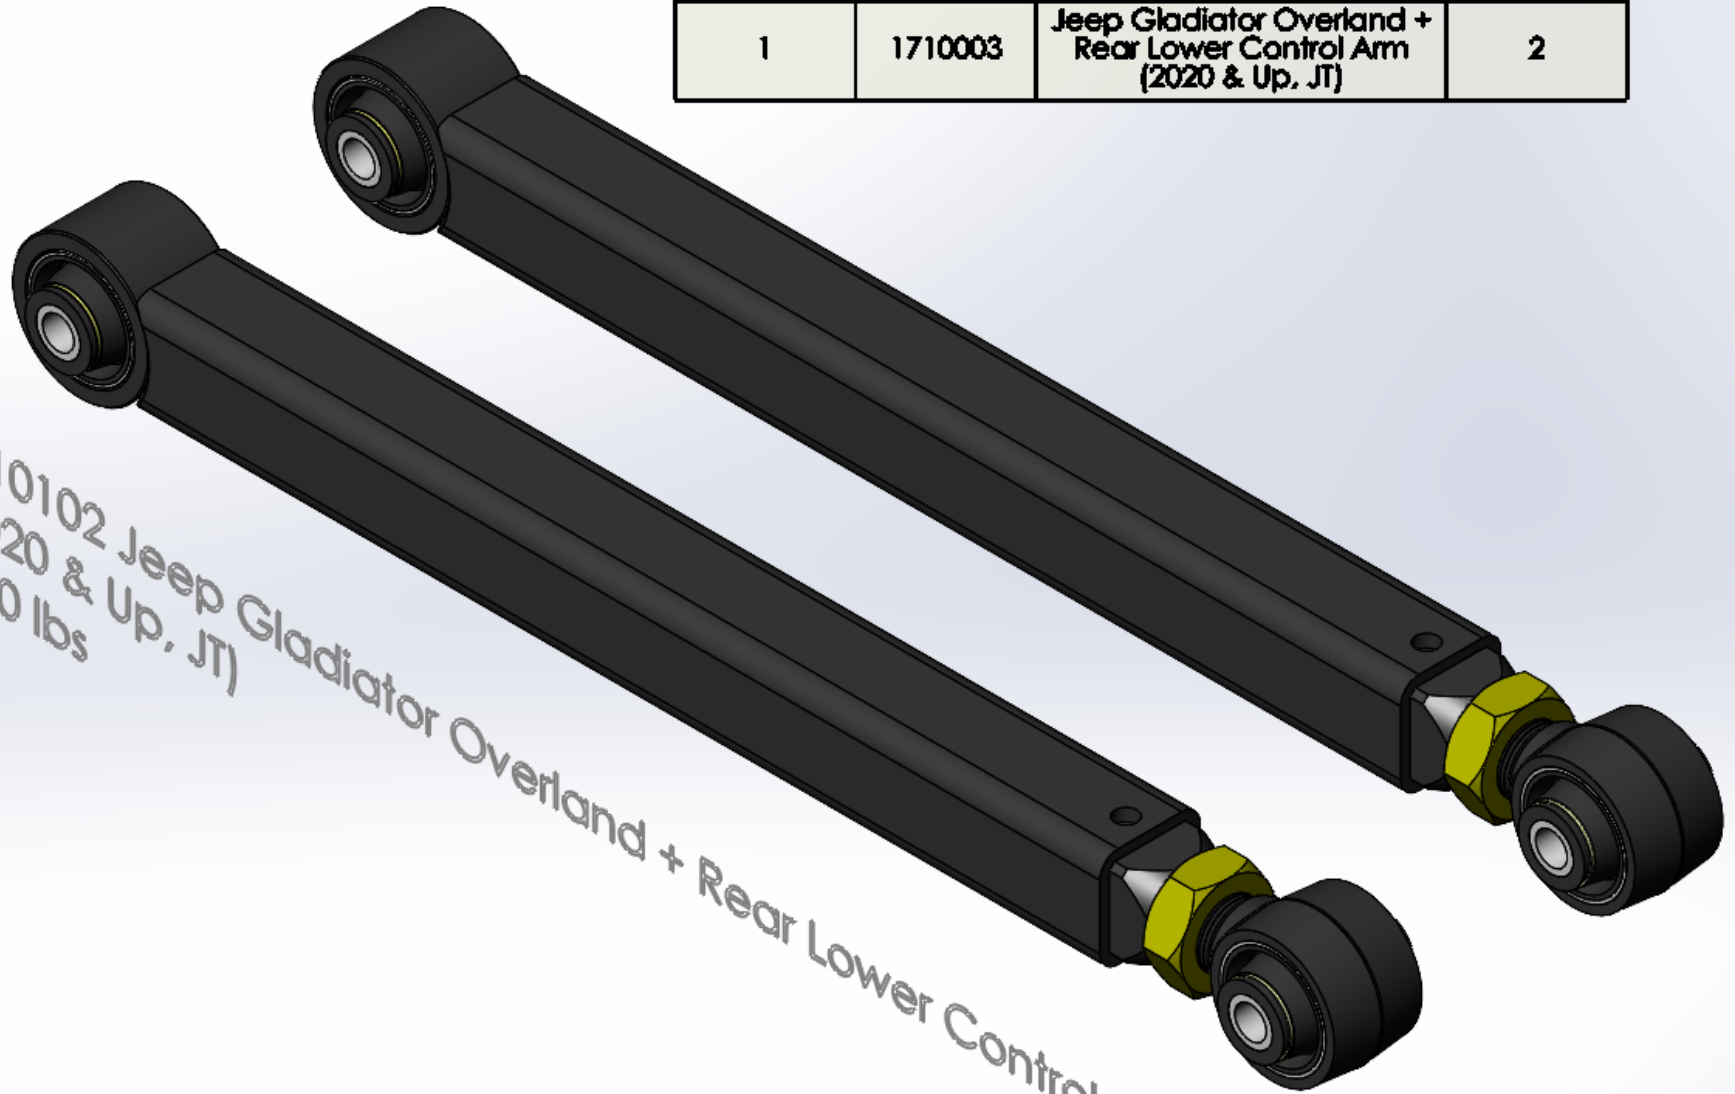

| ITEM NO. | PART NUMBER | DESCRIPTION | QTY. |
|----------|-------------|--|------|
| 1 | 1710003 | Jeep Gladiator Overland + Rear Lower Control Arm (2020 & Up, JT) | 2 |

.1710102 Jeep Gladiator Overland + Rear Lower Control Arms
(2020 & Up, JT)
29.0 lbs