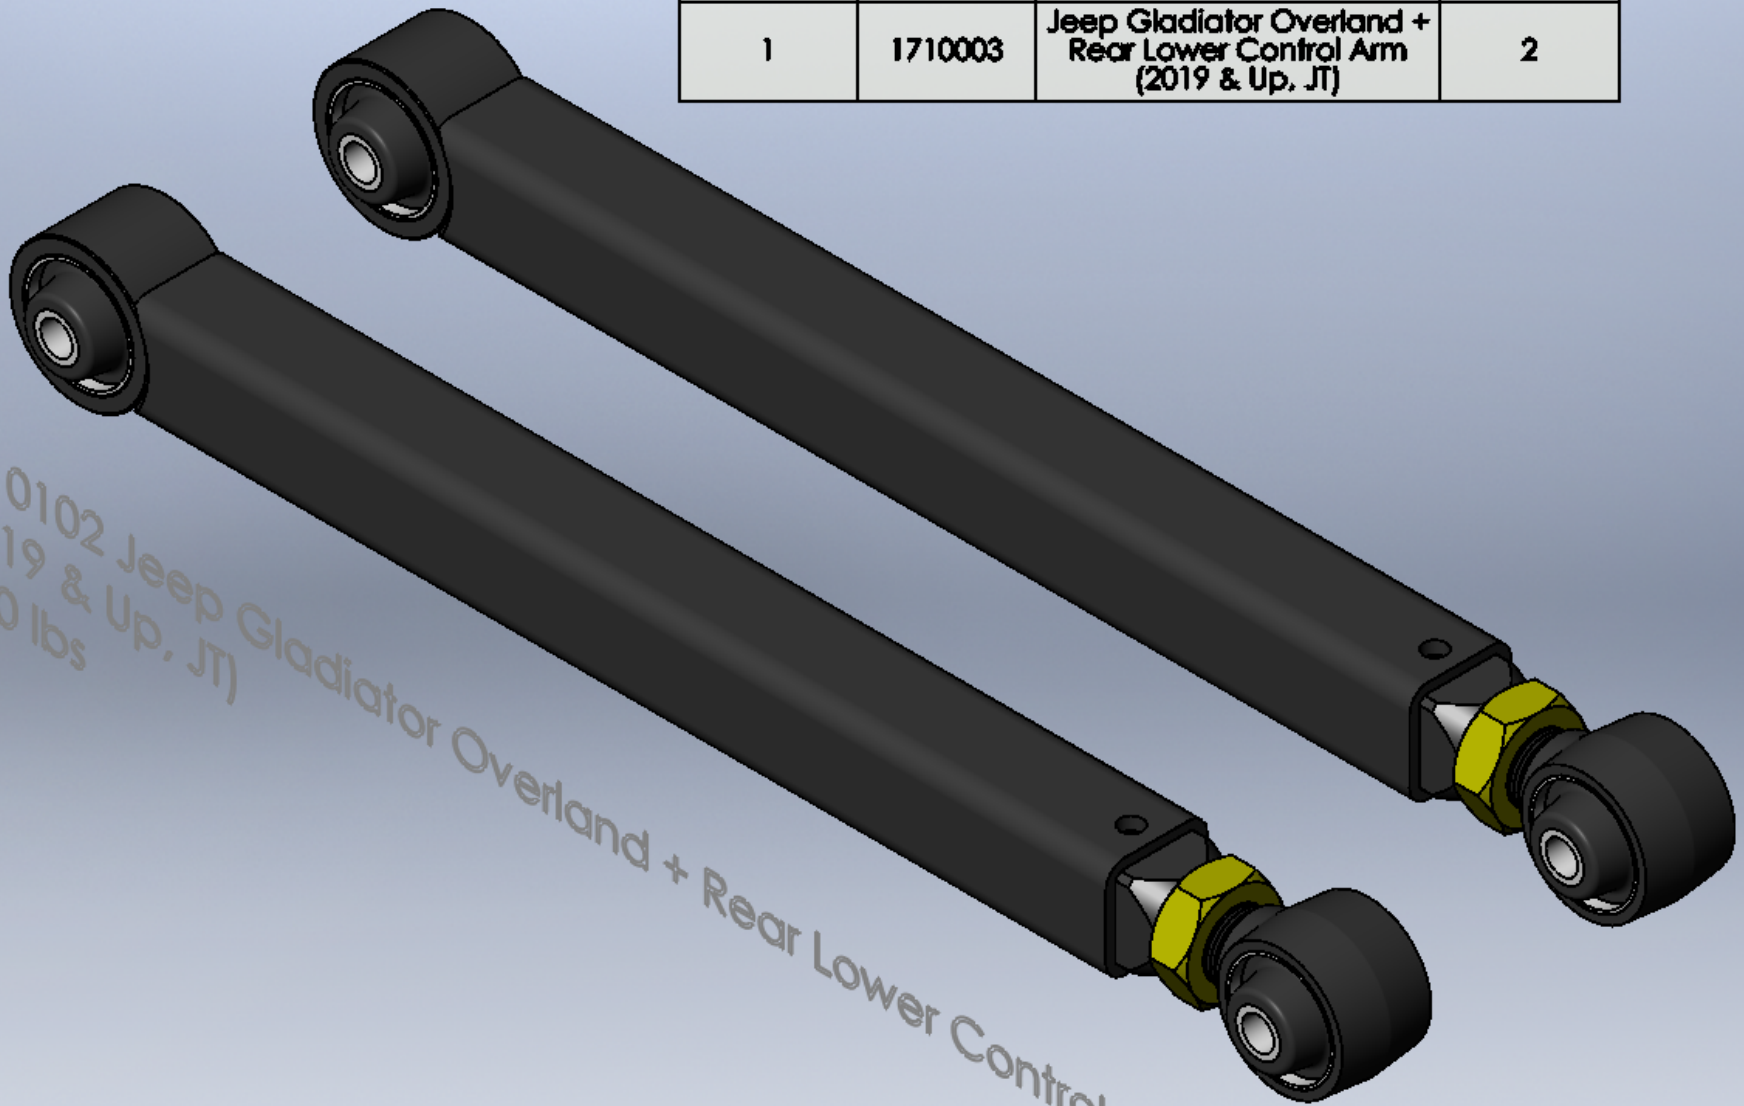

ITEM NO.	PART NUMBER	DESCRIPTION	QTY.
1	1710003	Jeep Gladiator Overland + Rear Lower Control Arm (2019 & Up, JT)	2

.1710102 Jeep Gladiator Overland + Rear Lower Control Arms
(2019 & Up, JT)
29.0 lbs