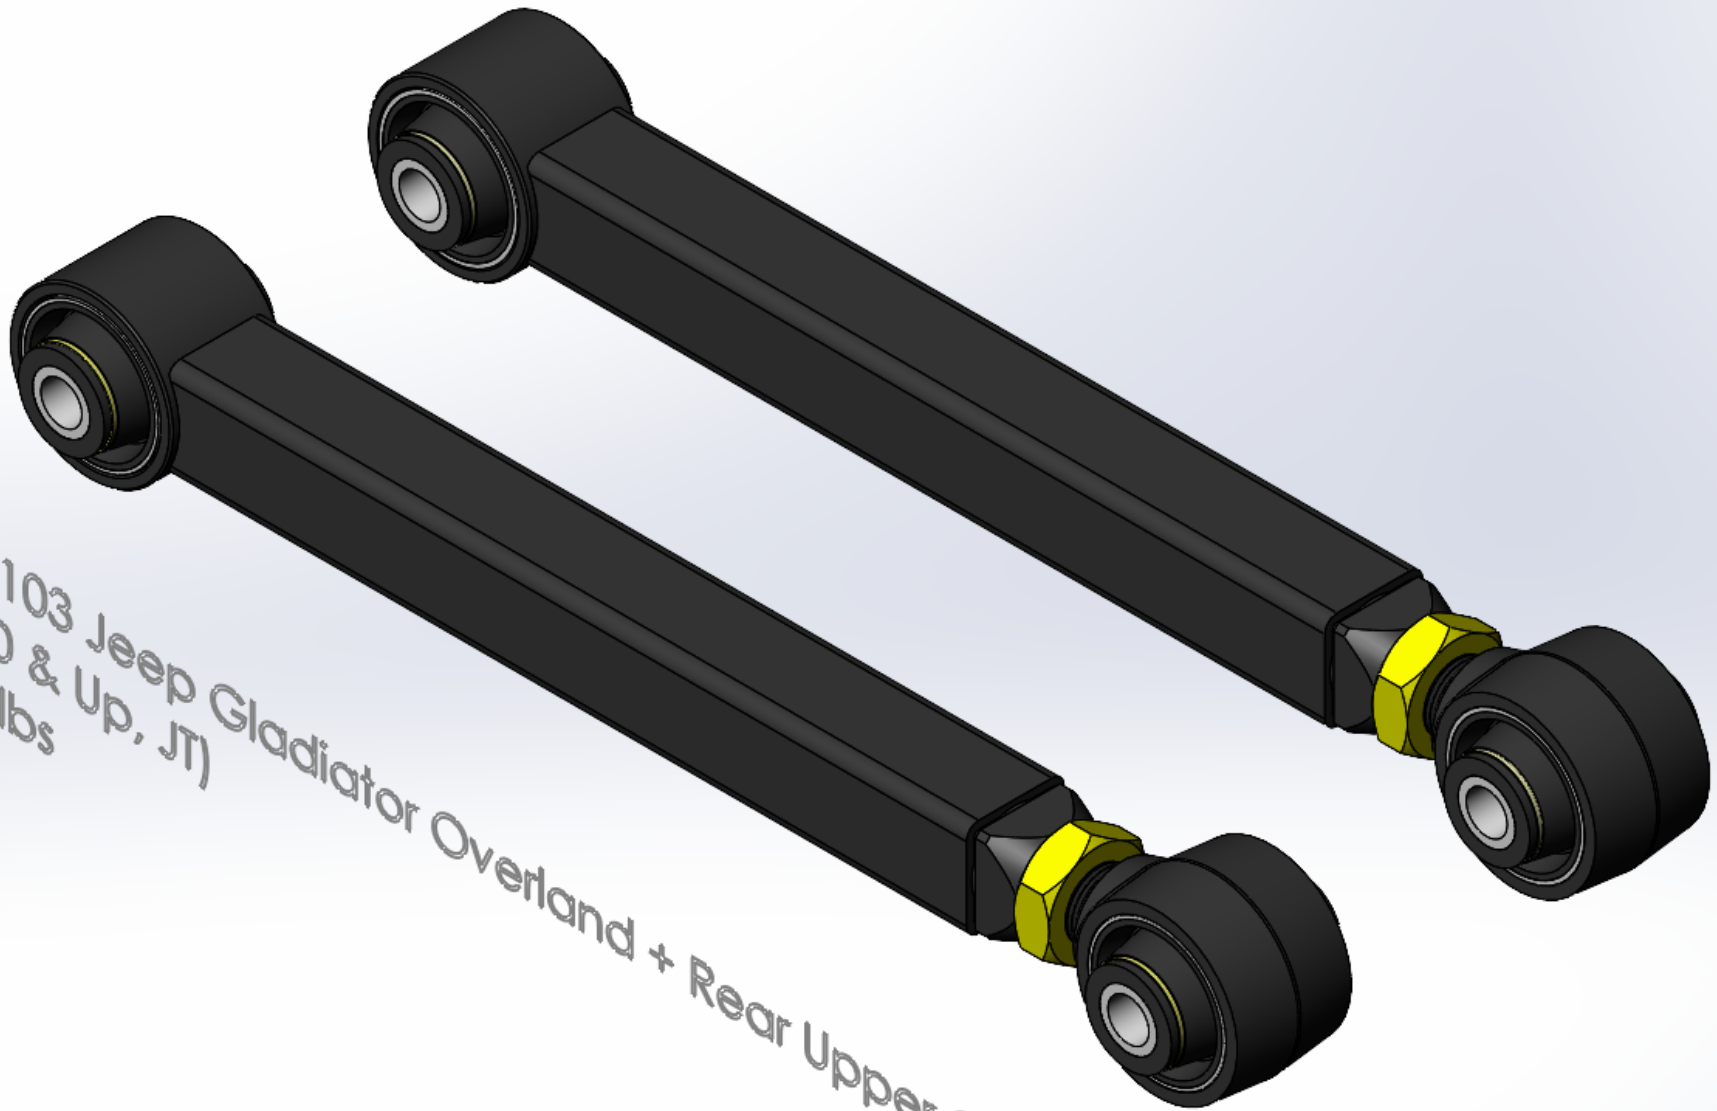

ITEM NO.	PART NUMBER	DESCRIPTION	QTY.
1	1710004	Jeep Gladiator Overland + Rear Upper Control Arm (2020 & Up, JT)	2

.1710103 Jeep Gladiator Overland + Rear Upper Control Arms  
(2020 & Up, JT)  
12.5 lbs