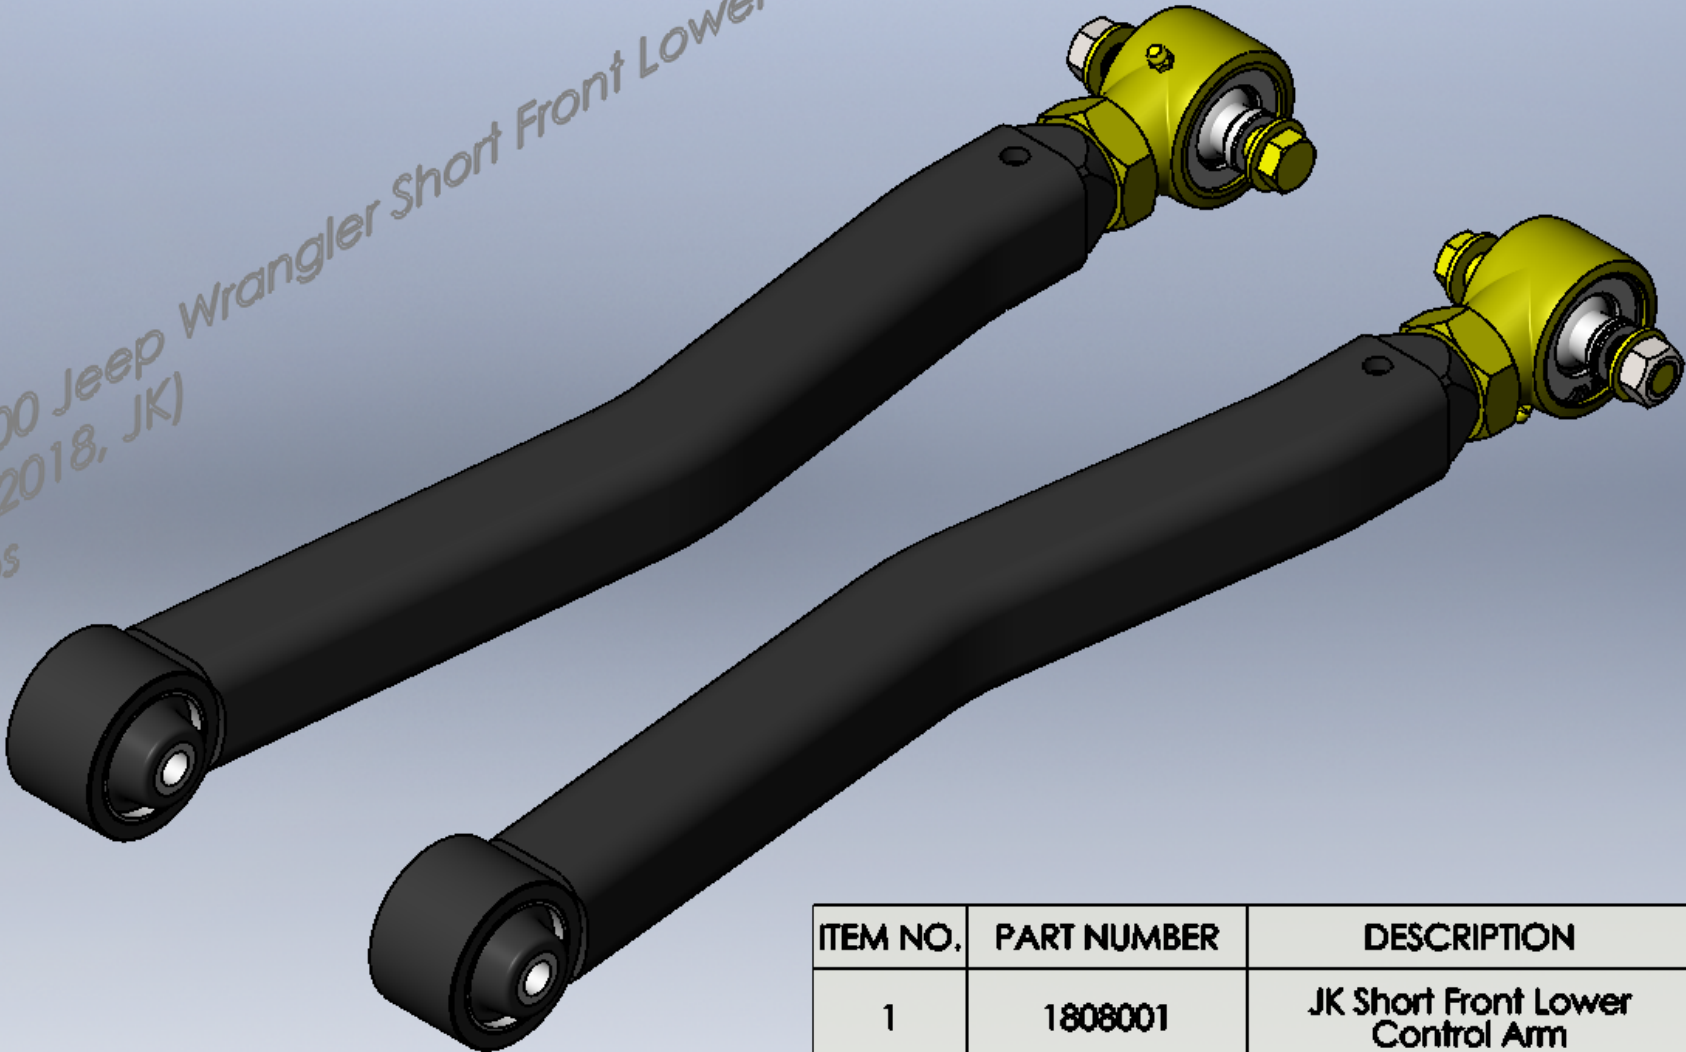

.1808100 Jeep Wrangler Short Front Lower Control Arms  
(2007-2018, JK)  
28.5 lbs

ITEM NO.	PART NUMBER	DESCRIPTION	QTY.
1	1808001	JK Short Front Lower Control Arm	2