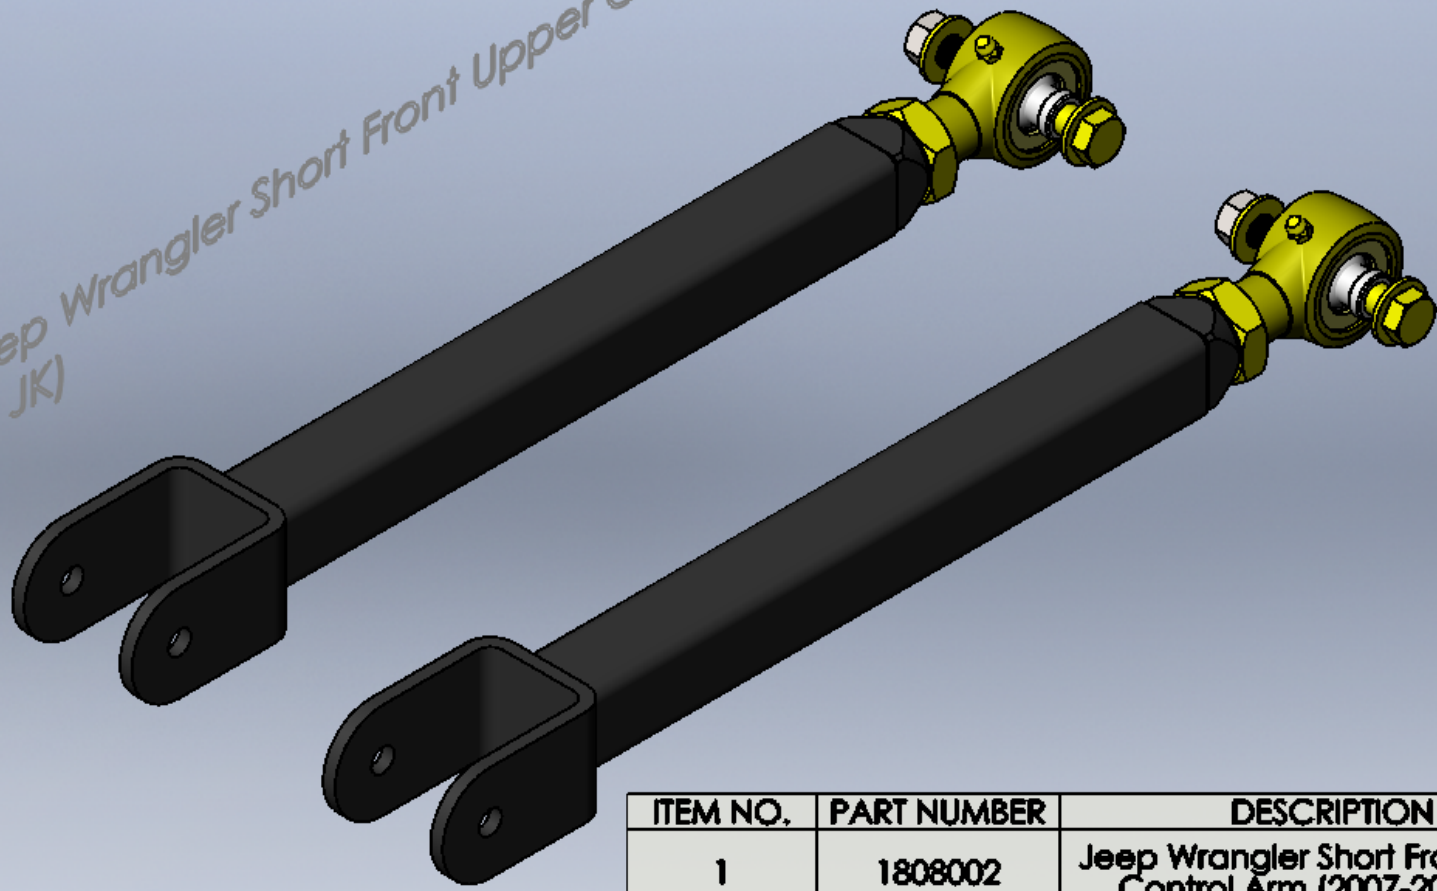

.1808101 Jeep Wrangler Short Front Upper Control Arms
(2007-2018, JK)
12.6 lbs

ITEM NO.	PART NUMBER	DESCRIPTION	QTY.
1	1808002	Jeep Wrangler Short Front Upper Control Arm (2007-2018, JK)	2