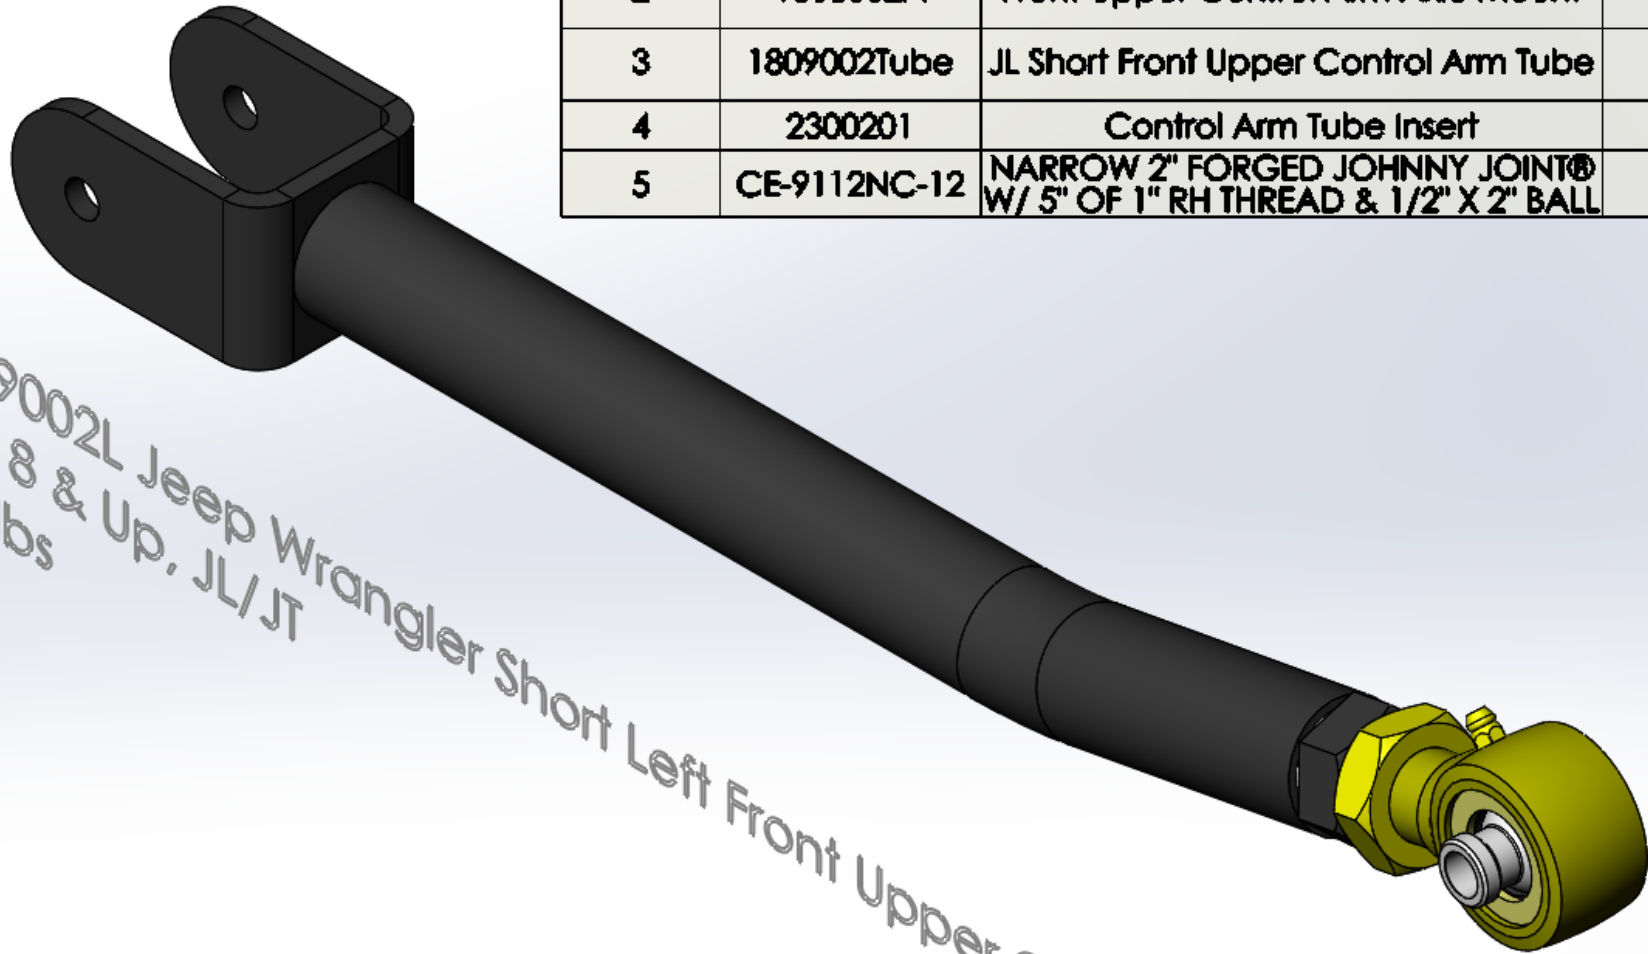

ITEM NO.	PART NUMBER	DESCRIPTION	Stock/QTY.
1	0169578	1"-14 ASTM J995 Grade 5 Yellow Zinc Finish Steel Jam Nut	1
2	1808002A	Front Upper Control Arm Axle Mount	1
3	1809002Tube	JL Short Front Upper Control Arm Tube	1
4	2300201	Control Arm Tube Insert	1
5	CE-9112NC-12	NARROW 2" FORGED JOHNNY JOINT® W/ 5" OF 1" RH THREAD & 1/2" X 2" BALL	1

.1809002L Jeep Wrangler Short Left Front Upper Control Arm
 (2018 & Up, JL/JT)
 6.3 lbs