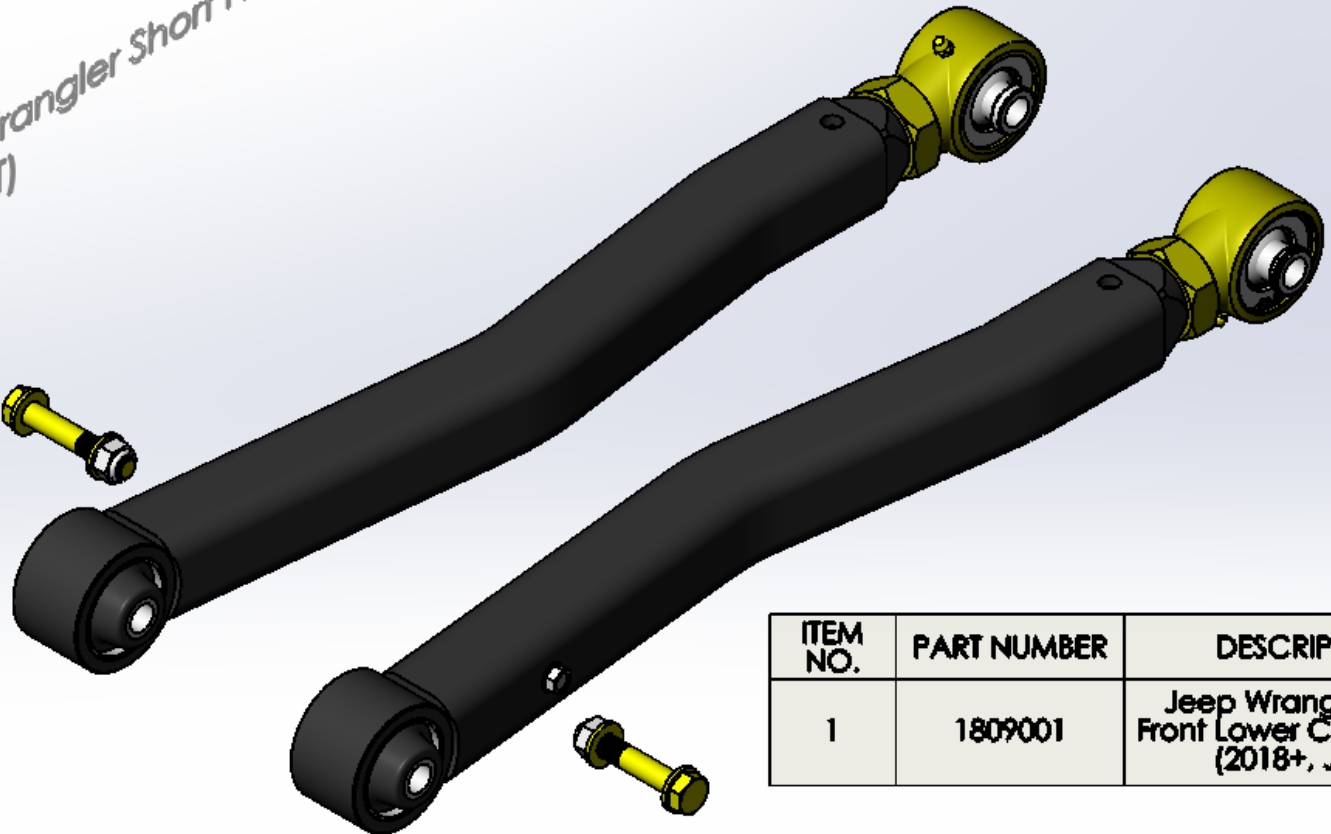

.1809100 Jeep Wrangler Short Front Lower Control Arms
(2018 & Up, JL/JT)
28.5 lbs

ITEM NO.	PART NUMBER	DESCRIPTION	QTY.
1	1809001	Jeep Wrangler Short Front Lower Control Arm (2018+, JL/JT)	2