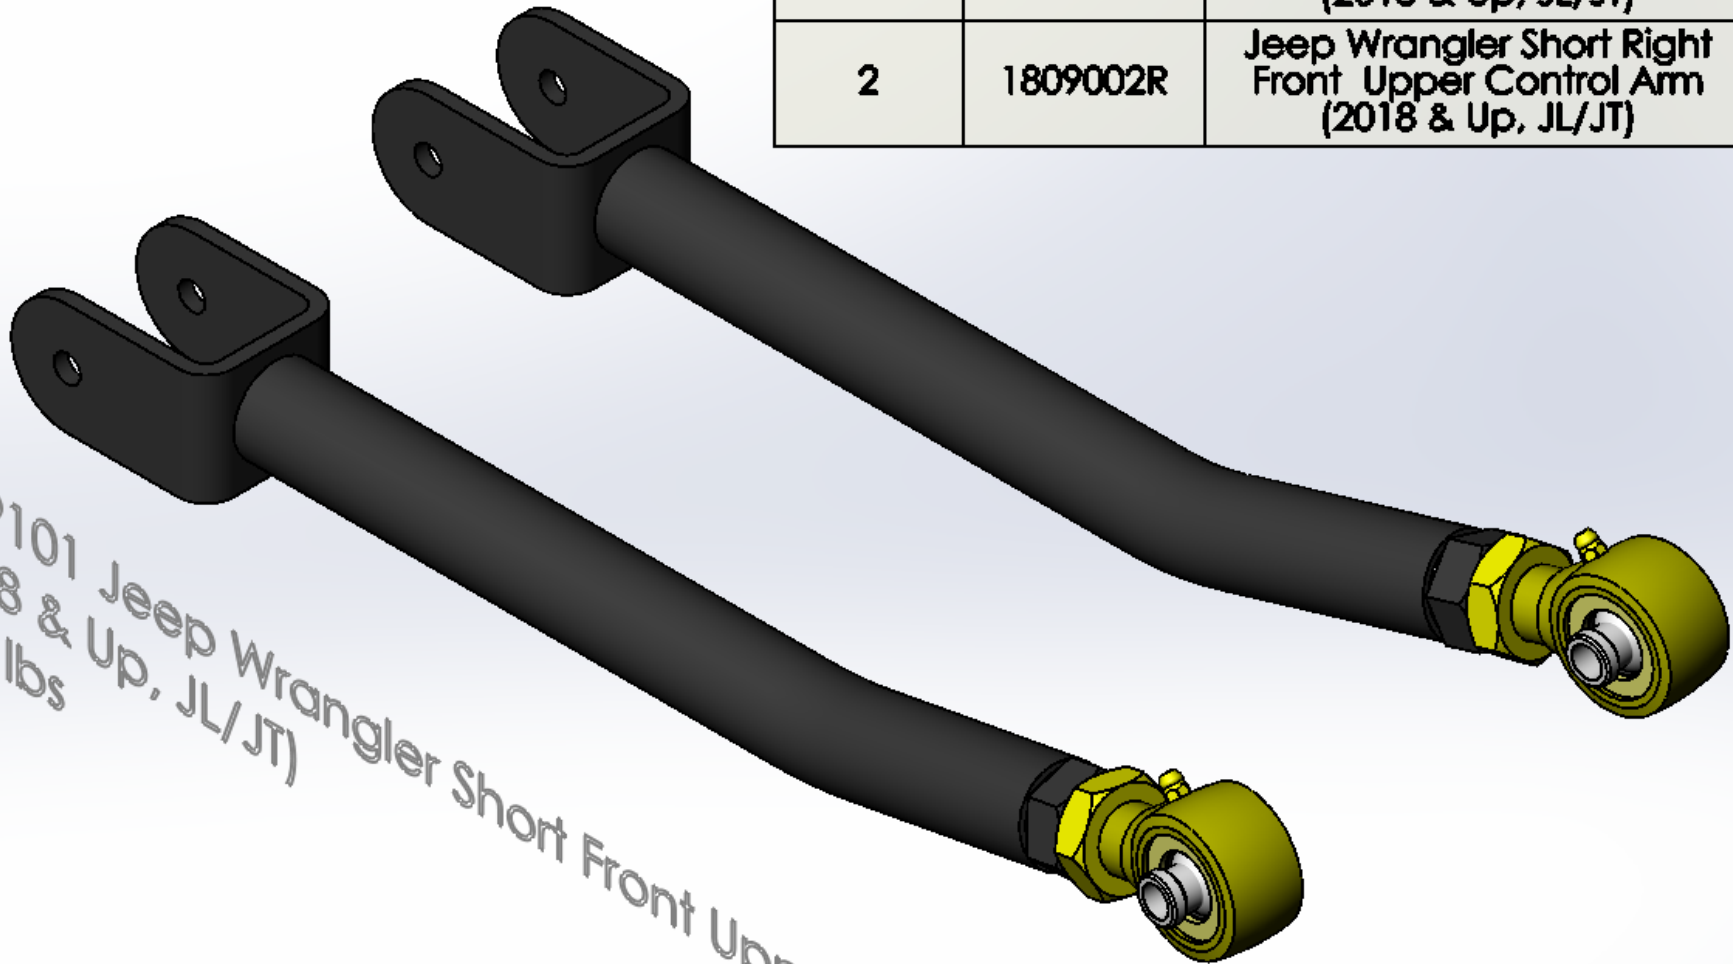

ITEM NO.	PART NUMBER	DESCRIPTION	QTY.
1	1809002L	Jeep Wrangler Short Left Front Upper Control Arm (2018 & Up, JL/JT)	1
2	1809002R	Jeep Wrangler Short Right Front Upper Control Arm (2018 & Up, JL/JT)	1

1809101 Jeep Wrangler Short Front Upper Control Arms
 (2018 & Up, JL/JT)
 12.6 lbs