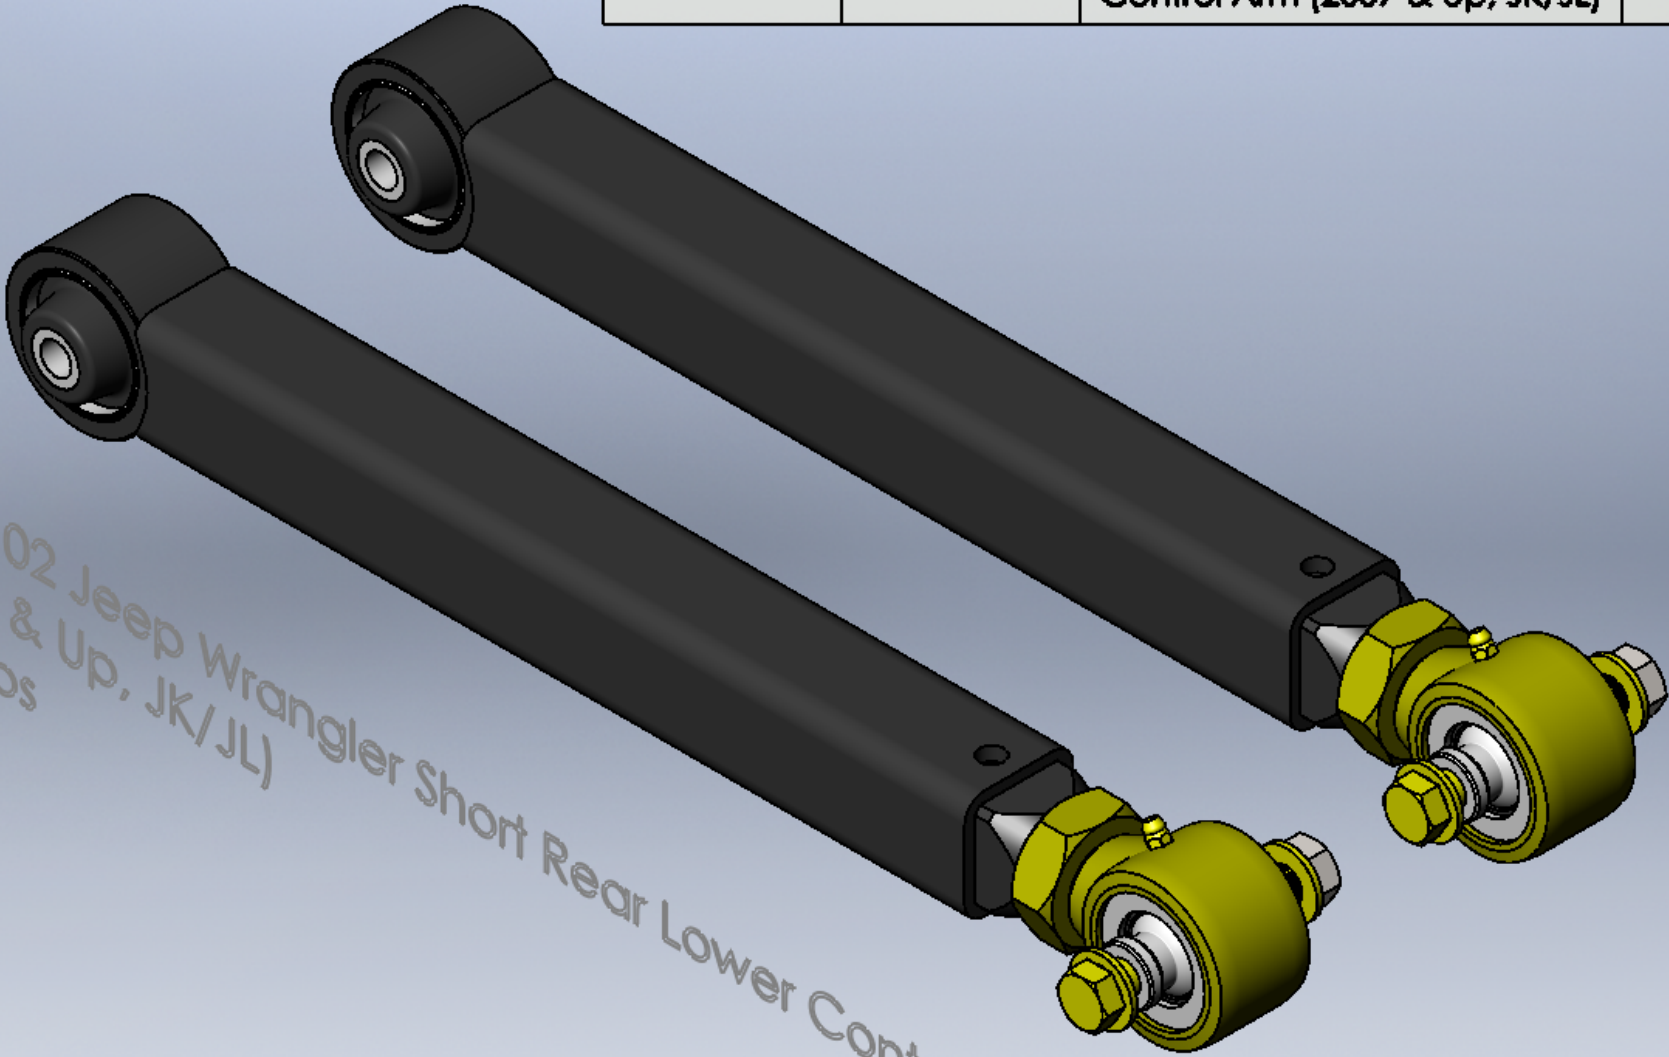

ITEM NO.	PART NUMBER	DESCRIPTION	QTY.
1	1809003	Jeep Wrangler Short Rear Lower Control Arm (2007 & Up, JK/JL)	2

1809102 Jeep Wrangler Short Rear Lower Control Arms
(2007 & Up, JK/JL)
13.0 lbs