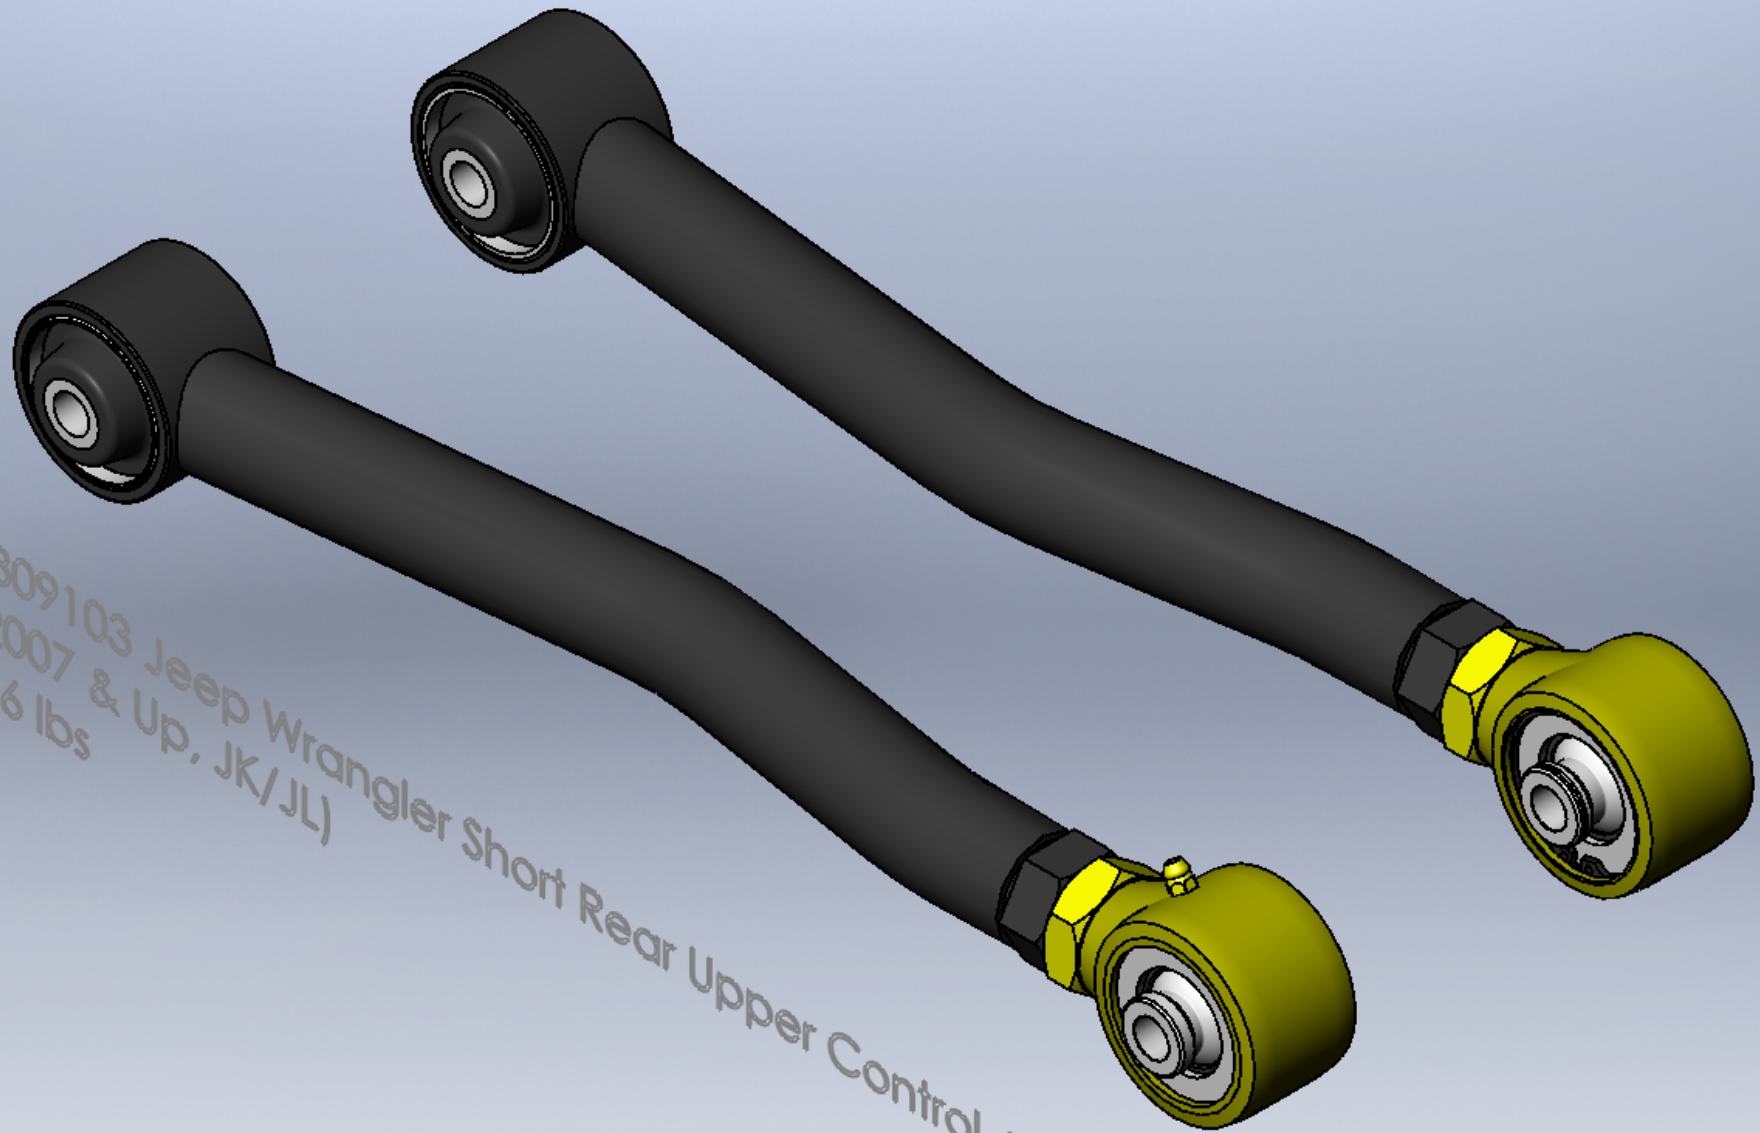

ITEM NO.	PART NUMBER	DESCRIPTION	QTY.
1	1809004	Jeep Wrangler Short Rear Upper Control Arm (2018 & Up, JK/JL)	2

.1809103 Jeep Wrangler Short Rear Upper Control Arms
(2007 & Up, JK/JL)
6.6 lbs