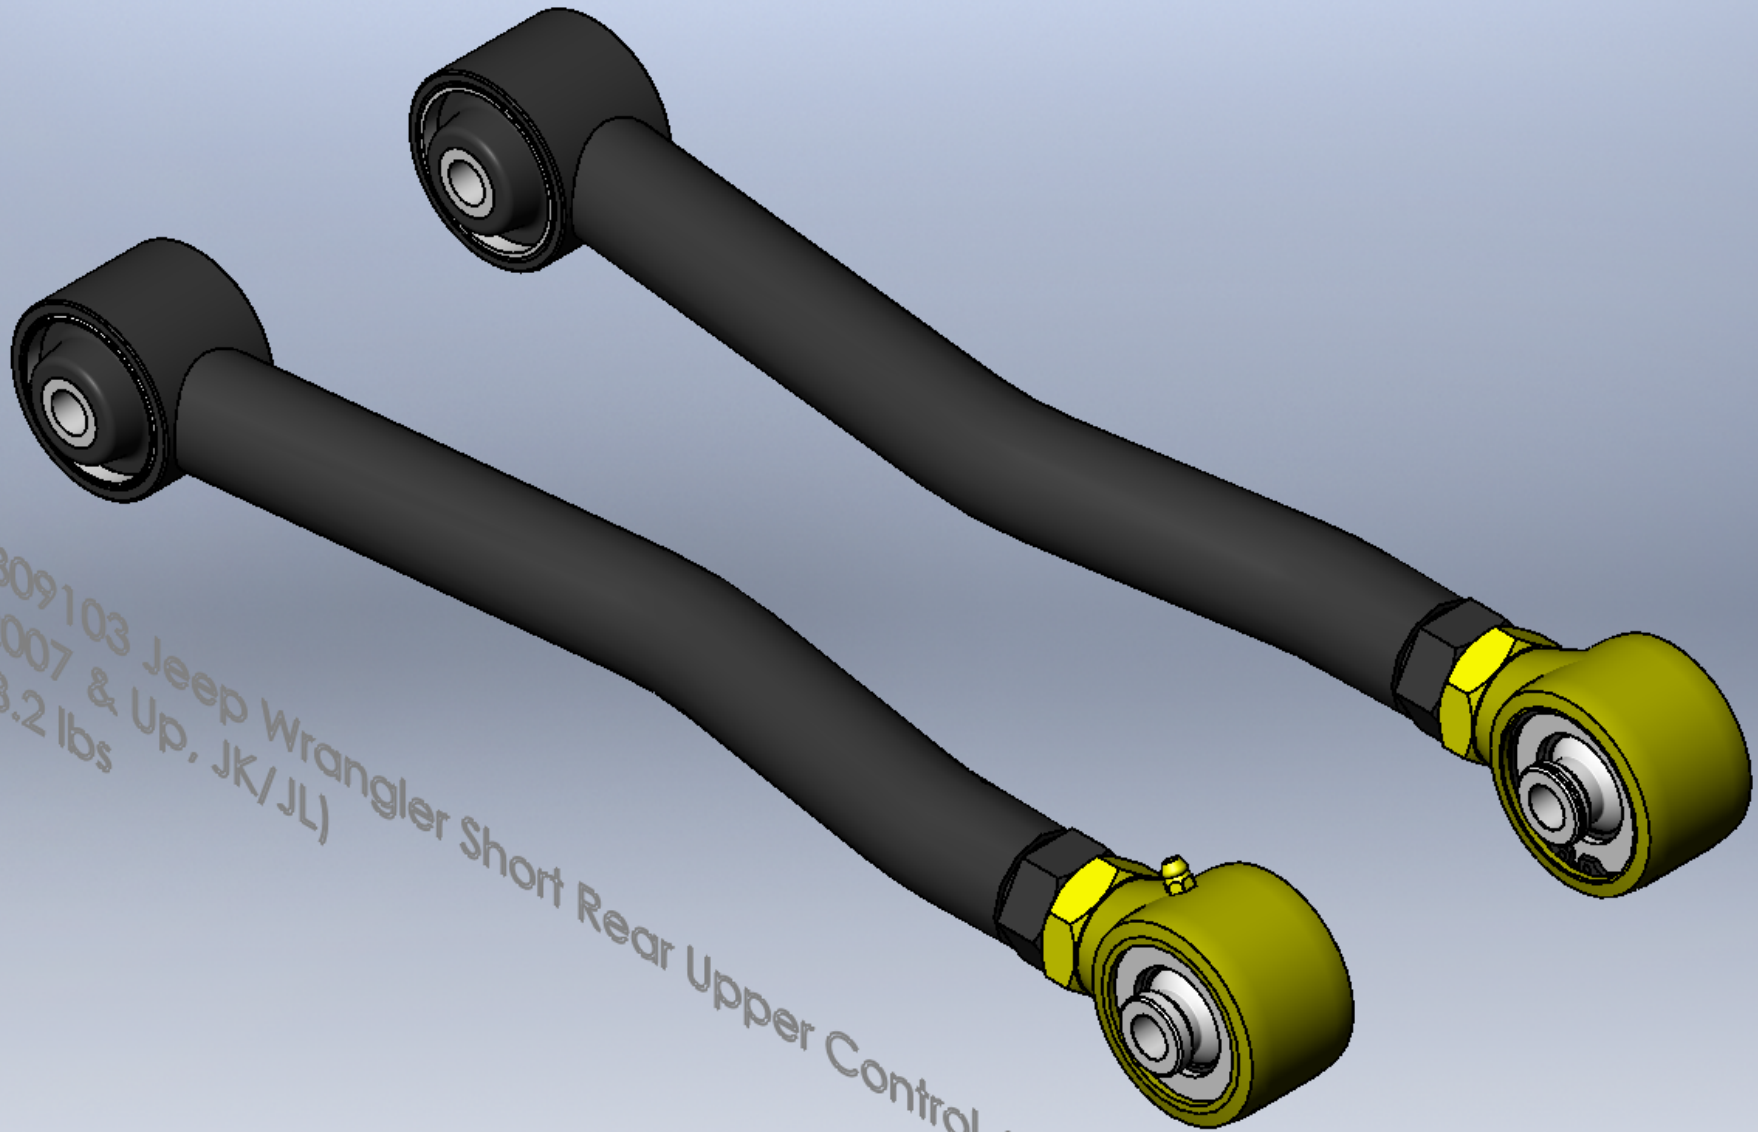

ITEM NO.	PART NUMBER	DESCRIPTION	QTY.
1	1809004	Jeep Wrangler Short Rear Upper Control Arm (2018 & Up, JK/JL)	2

.1809103 Jeep Wrangler Short Rear Upper Control Arms
(2007 & Up, JK/JL)
13.2 lbs