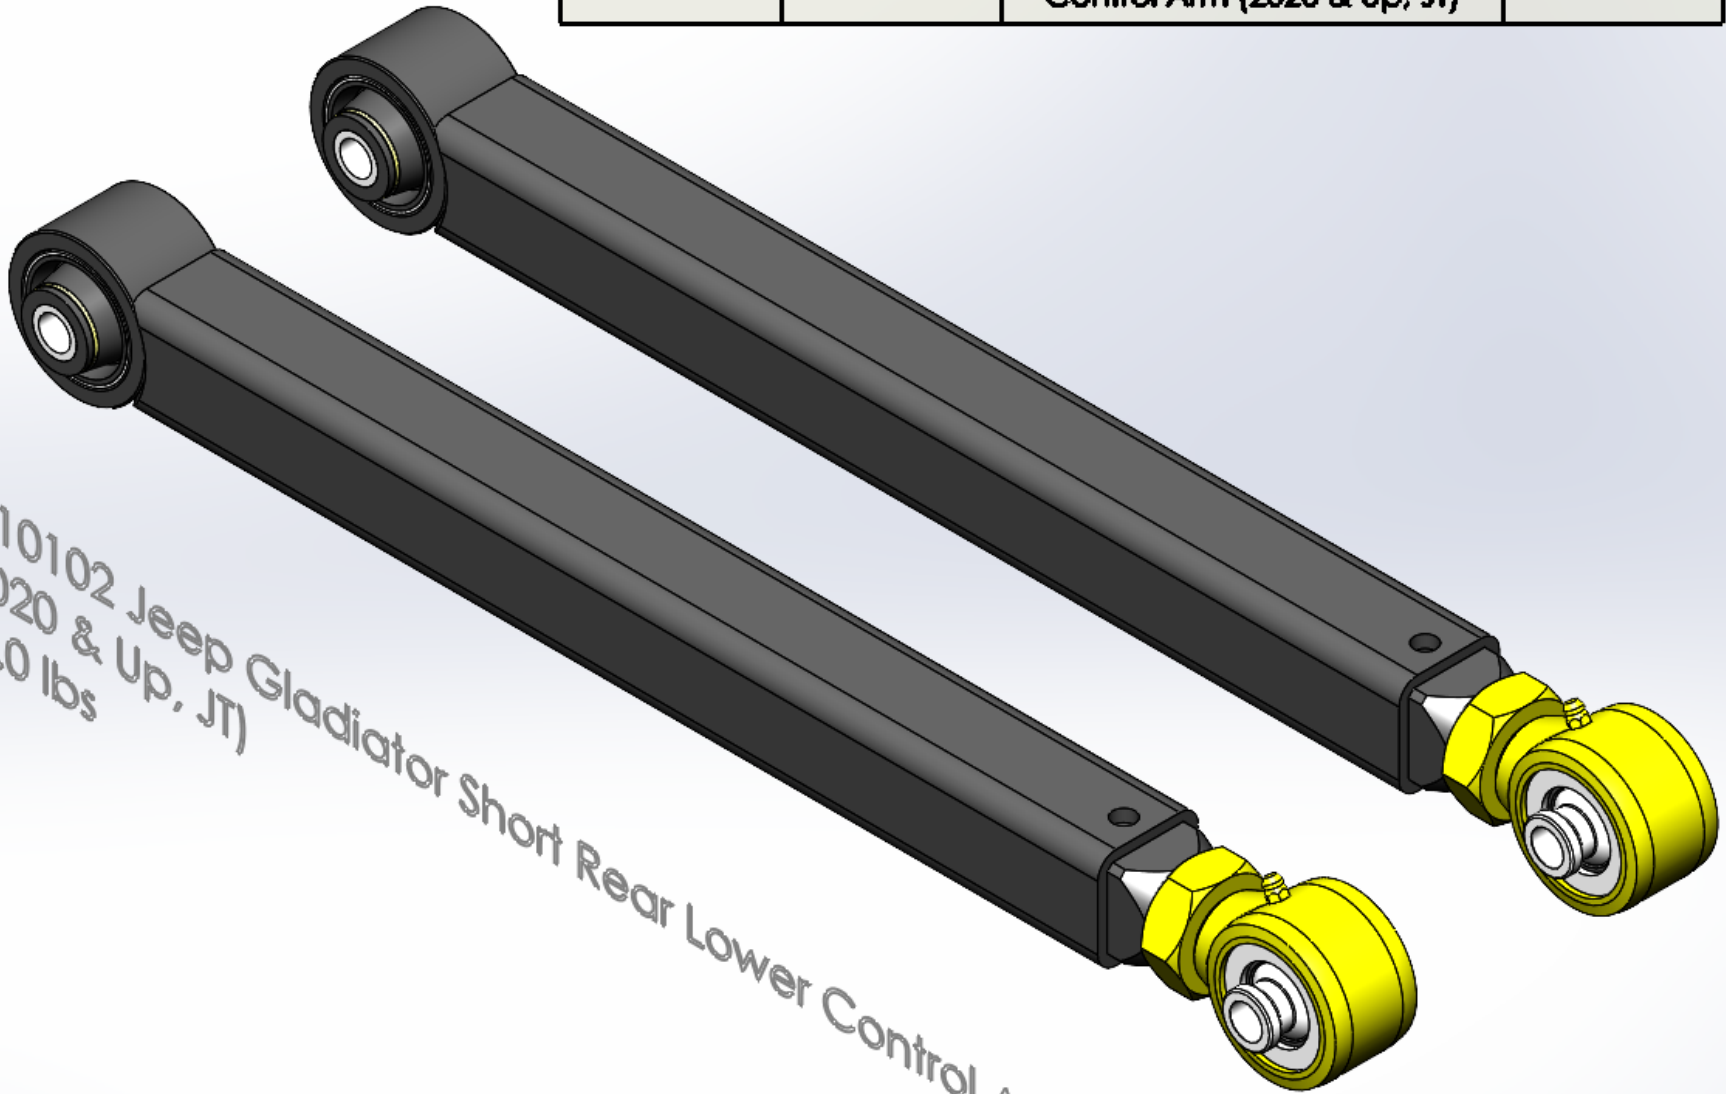

ITEM NO.	PART NUMBER	DESCRIPTION	QTY.
1	1810003	Jeep Gladiator Short Rear Lower Control Arm (2020 & Up, JT)	2

.1810102 Jeep Gladiator Short Rear Lower Control Arms
(2020 & Up, JT)
29.0 lbs