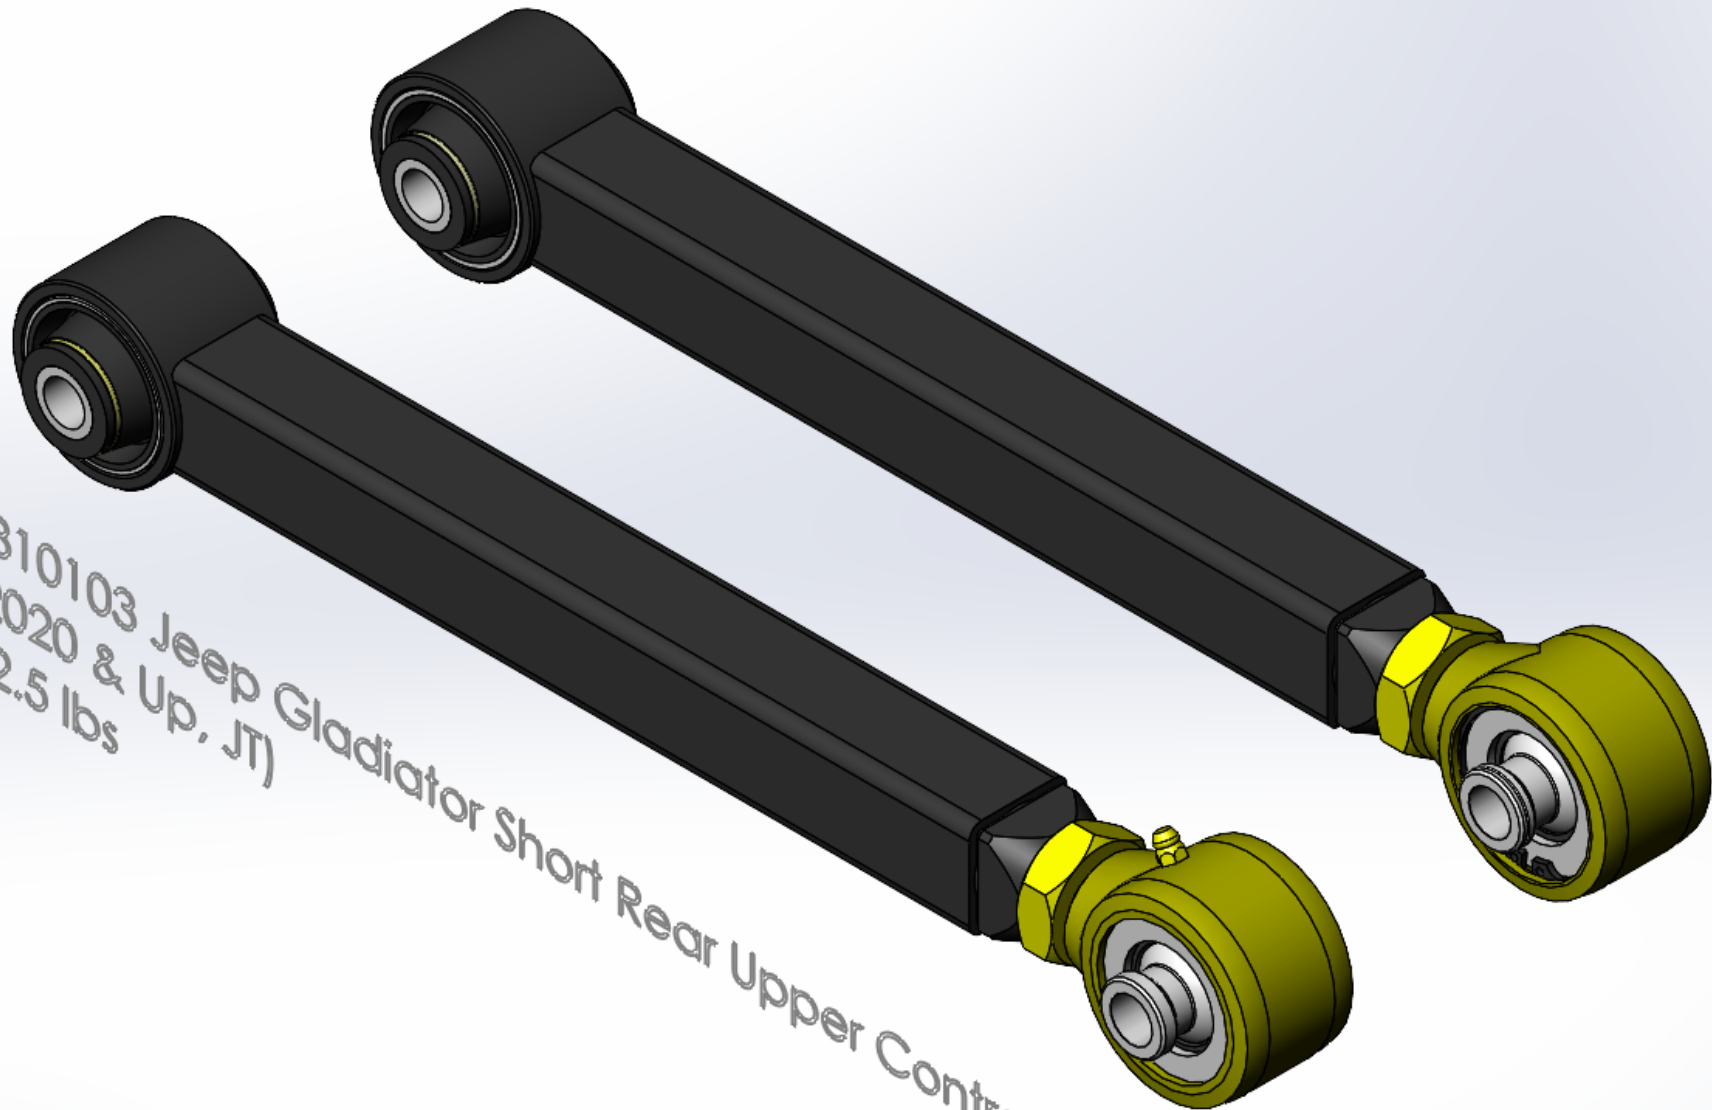

ITEM NO.	PART NUMBER	DESCRIPTION	QTY.
1	1810004	Jeep Gladiator Short Rear Upper Control Arm (2020 & Up, JT)	2

.1810103 Jeep Gladiator Short Rear Upper Control Arms
(2020 & Up, JT)
12.5 lbs