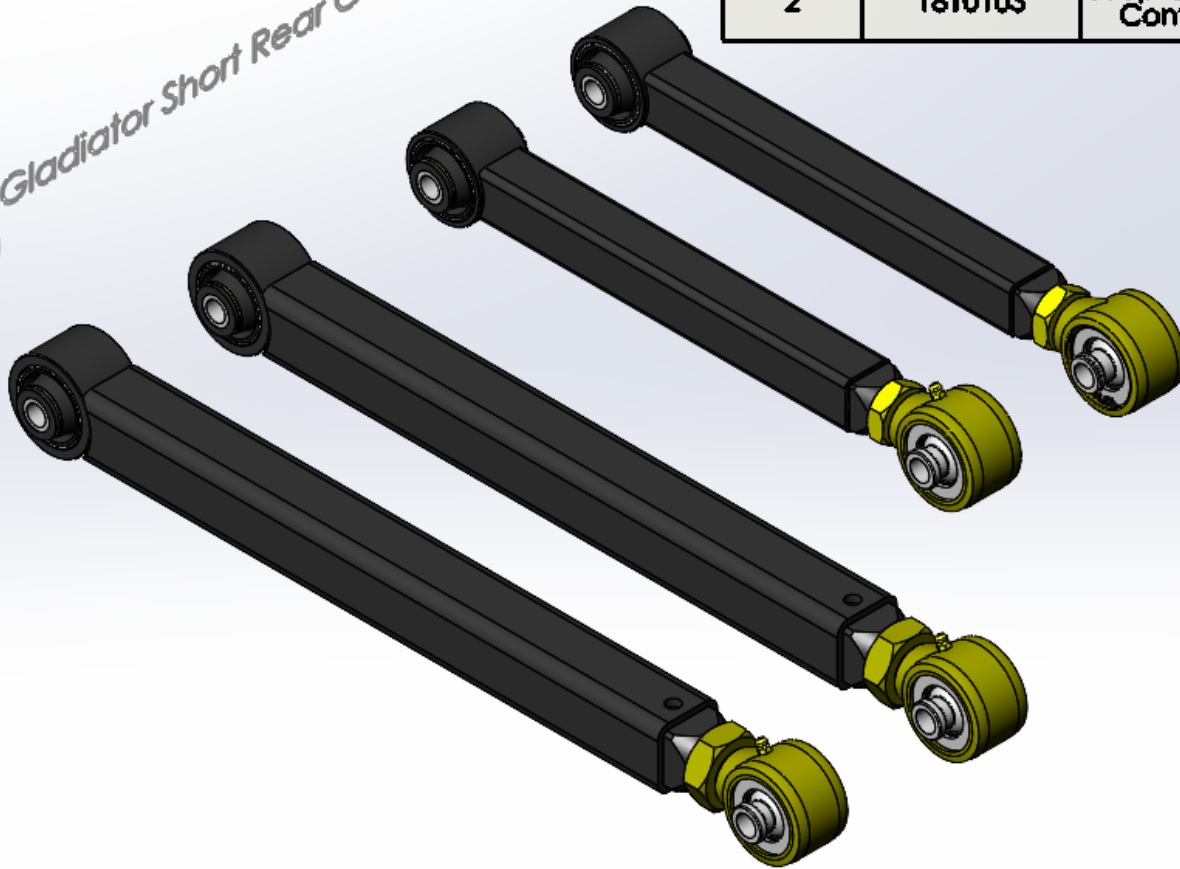

*1810120 Jeep Gladiator Short Rear Control Arm Kit
(2020 & Up, JT)
41.1 lbs*

ITEM NO.	PART NUMBER	DESCRIPTION	QTY.
1	1810102	Jeep Gladiator Short Rear Lower Control Arms (2020 & Up, JT)	1
2	1810103	Jeep Gladiator Short Rear Upper Control Arms (2020 & Up, JT)	1