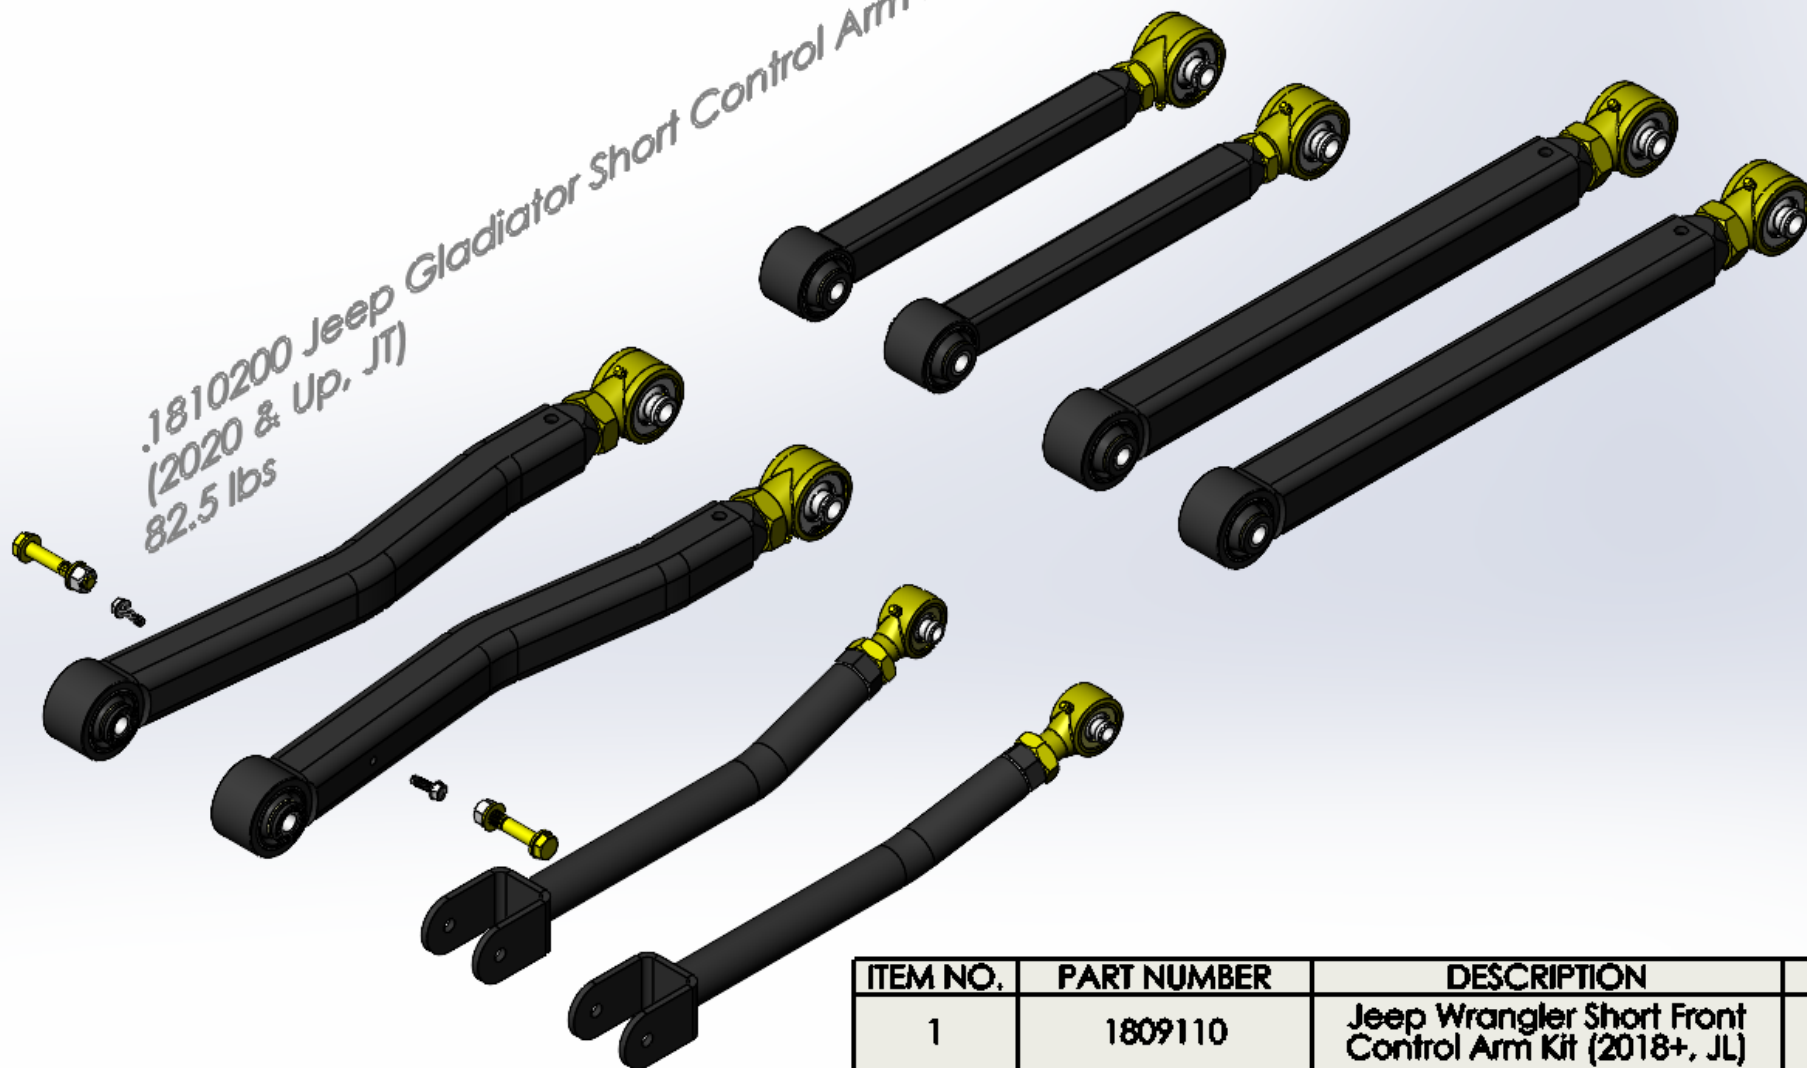

*.1810200 Jeep Gladiator Short Control Arm Kit  
(2020 & Up, JT)  
82.5 lbs*

ITEM NO.	PART NUMBER	DESCRIPTION	QTY.
1	1809110	Jeep Wrangler Short Front Control Arm Kit (2018+, JL)	1
2	1810120	Jeep Gladiator Short Rear Control Arm Kit (2020 & Up, JT)	1