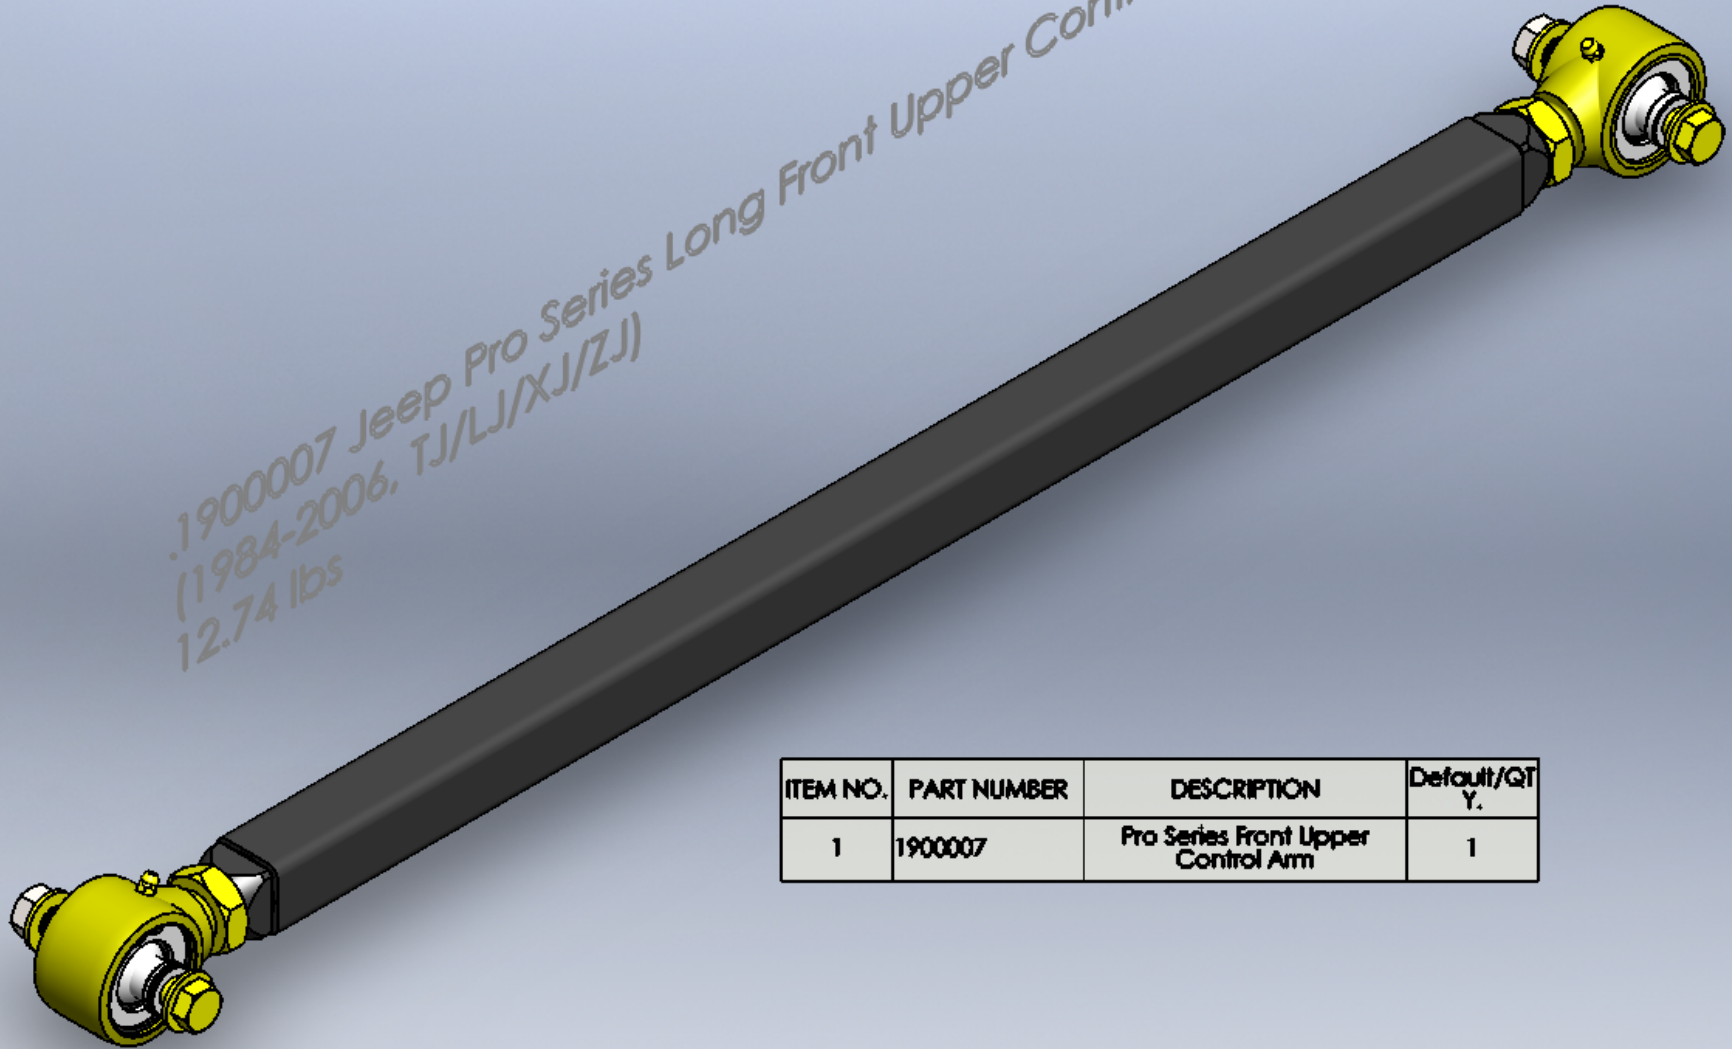

1900007 Jeep Pro Series Long Front Upper Control Arm
(1984-2006, TJ/LJ/XJ/ZJ)
12.74 lbs

ITEM NO.	PART NUMBER	DESCRIPTION	Default/QT Y.
1	1900007	Pro Series Front Upper Control Arm	1