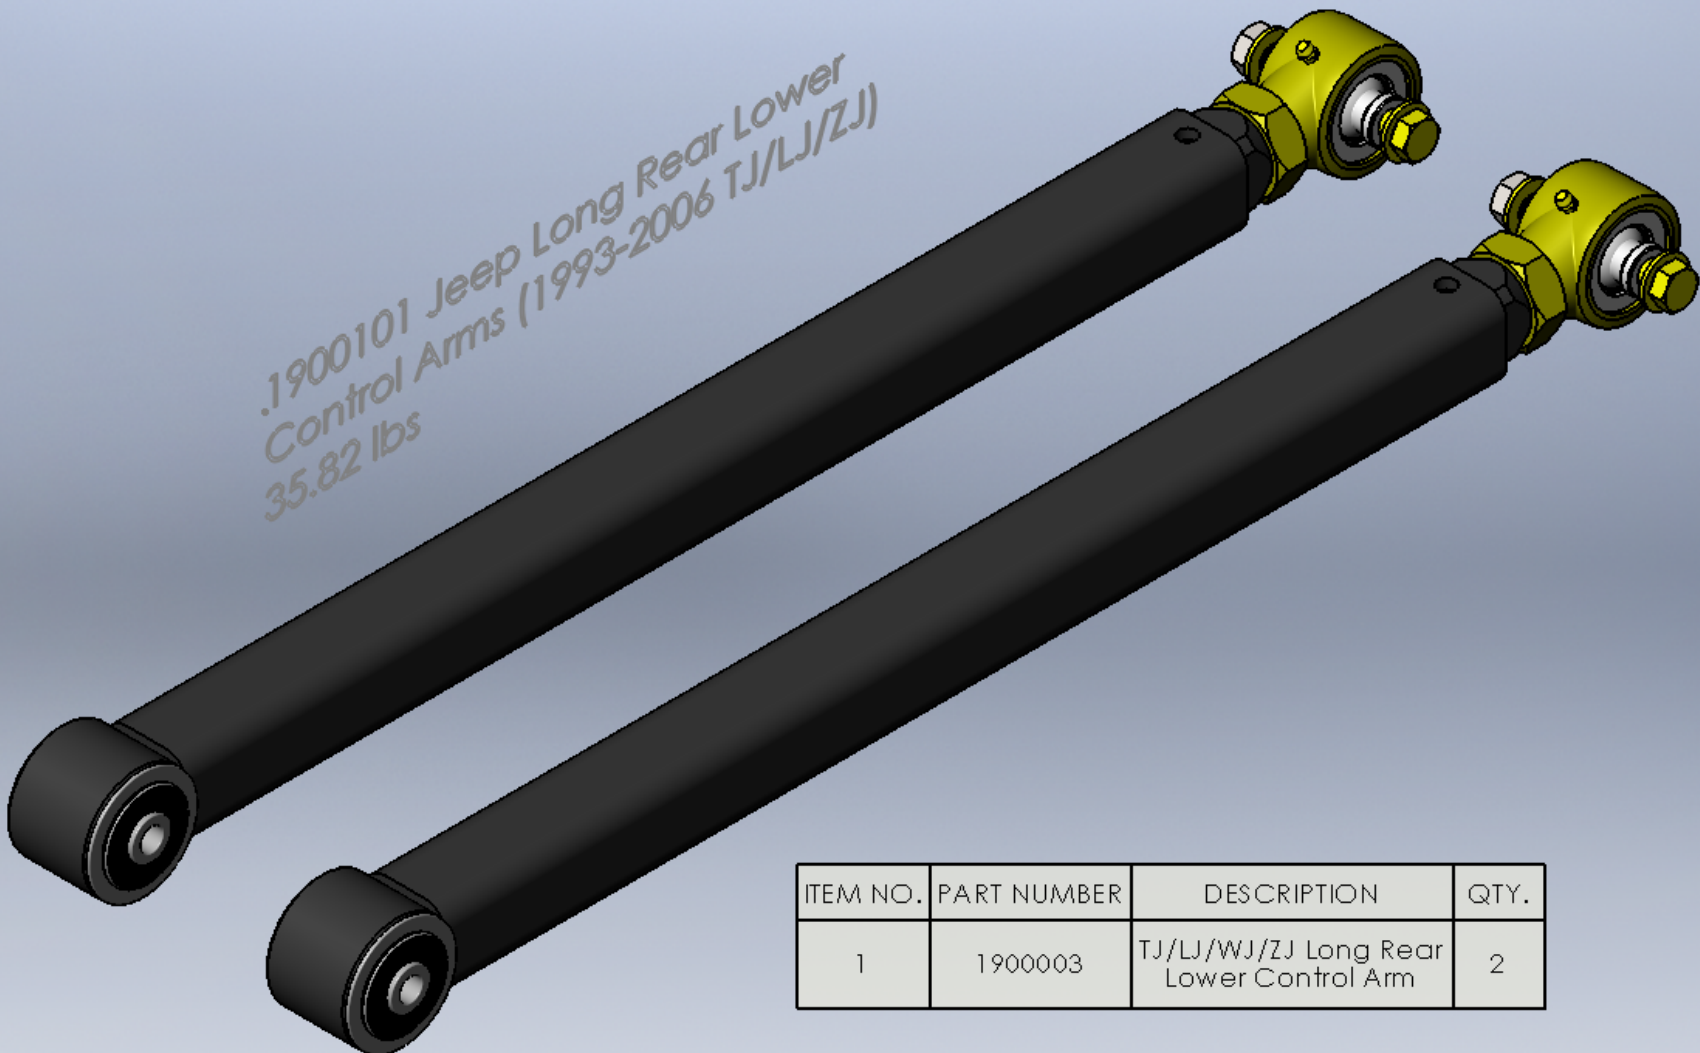

.1900101 Jeep Long Rear Lower  
Control Arms (1993-2006 TJ/LJ/ZJ)  
35.82 lbs

ITEM NO.	PART NUMBER	DESCRIPTION	QTY.
1	1900003	TJ/LJ/WJ/ZJ Long Rear Lower Control Arm	2