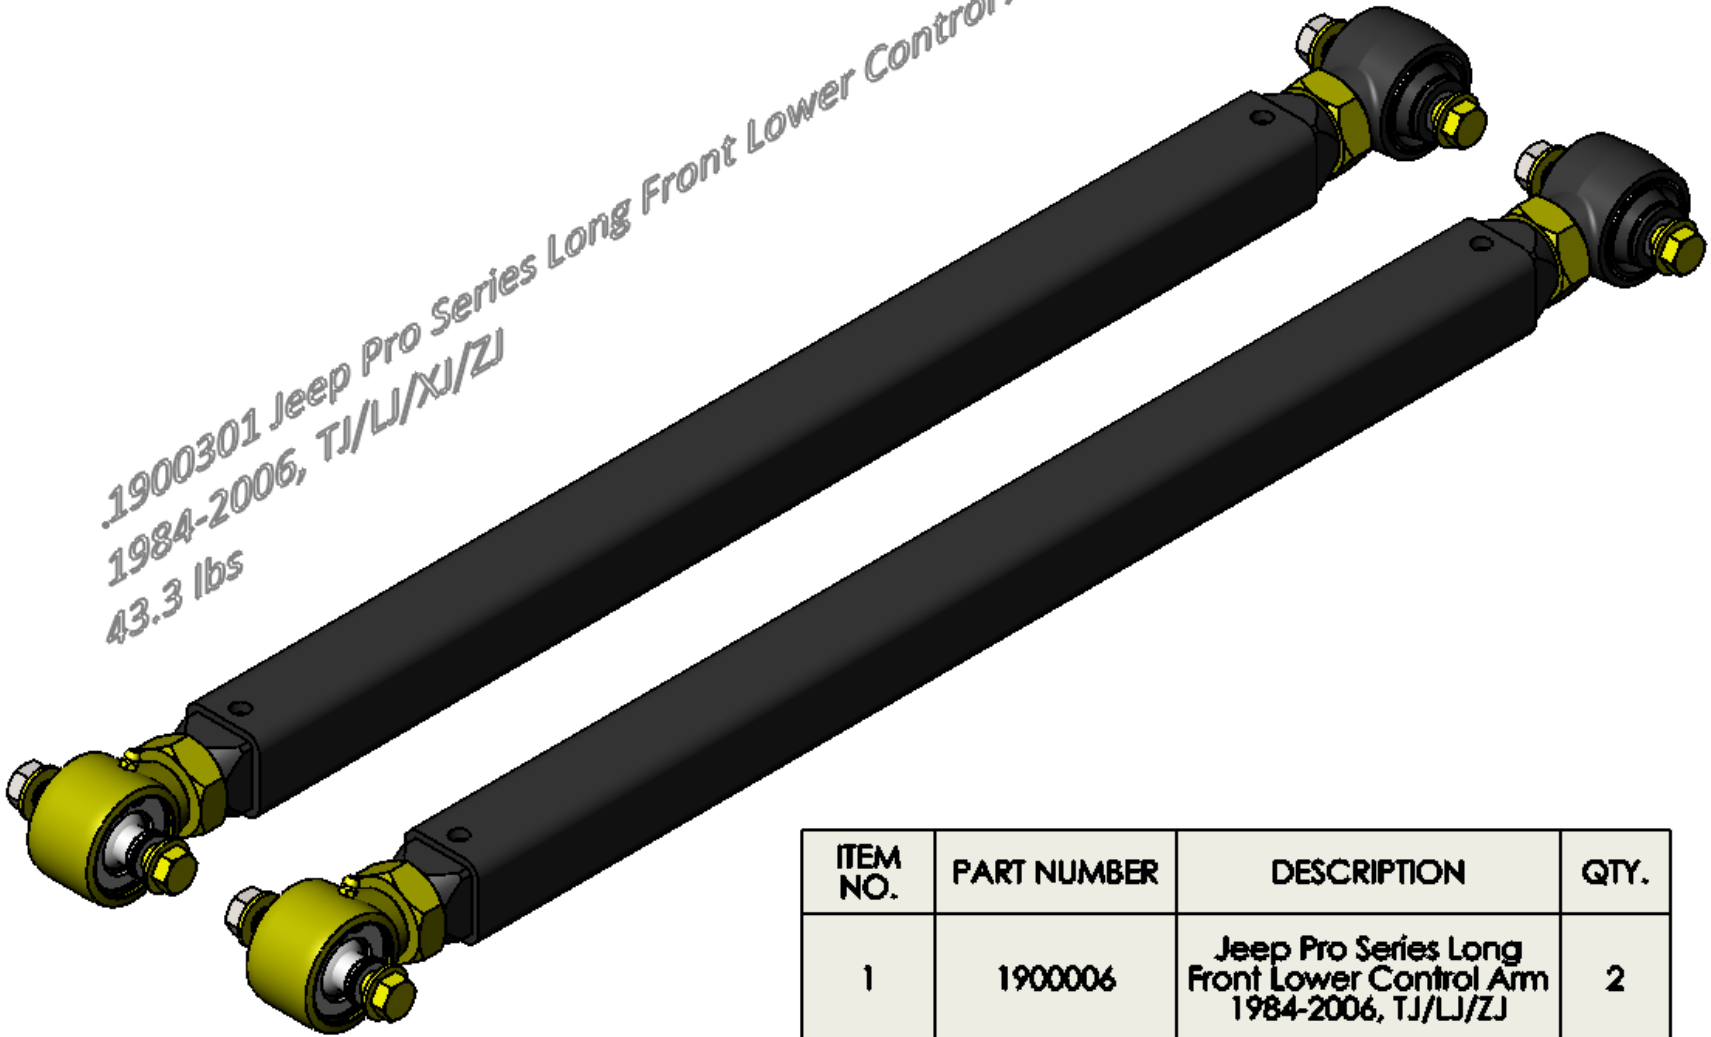

*1900301 Jeep Pro Series Long Front Lower Control Arms
1984-2006, TJ/LJ/XJ/ZJ
43.3 lbs*

ITEM NO.	PART NUMBER	DESCRIPTION	QTY.
1	1900006	Jeep Pro Series Long Front Lower Control Arm 1984-2006, TJ/LJ/ZJ	2