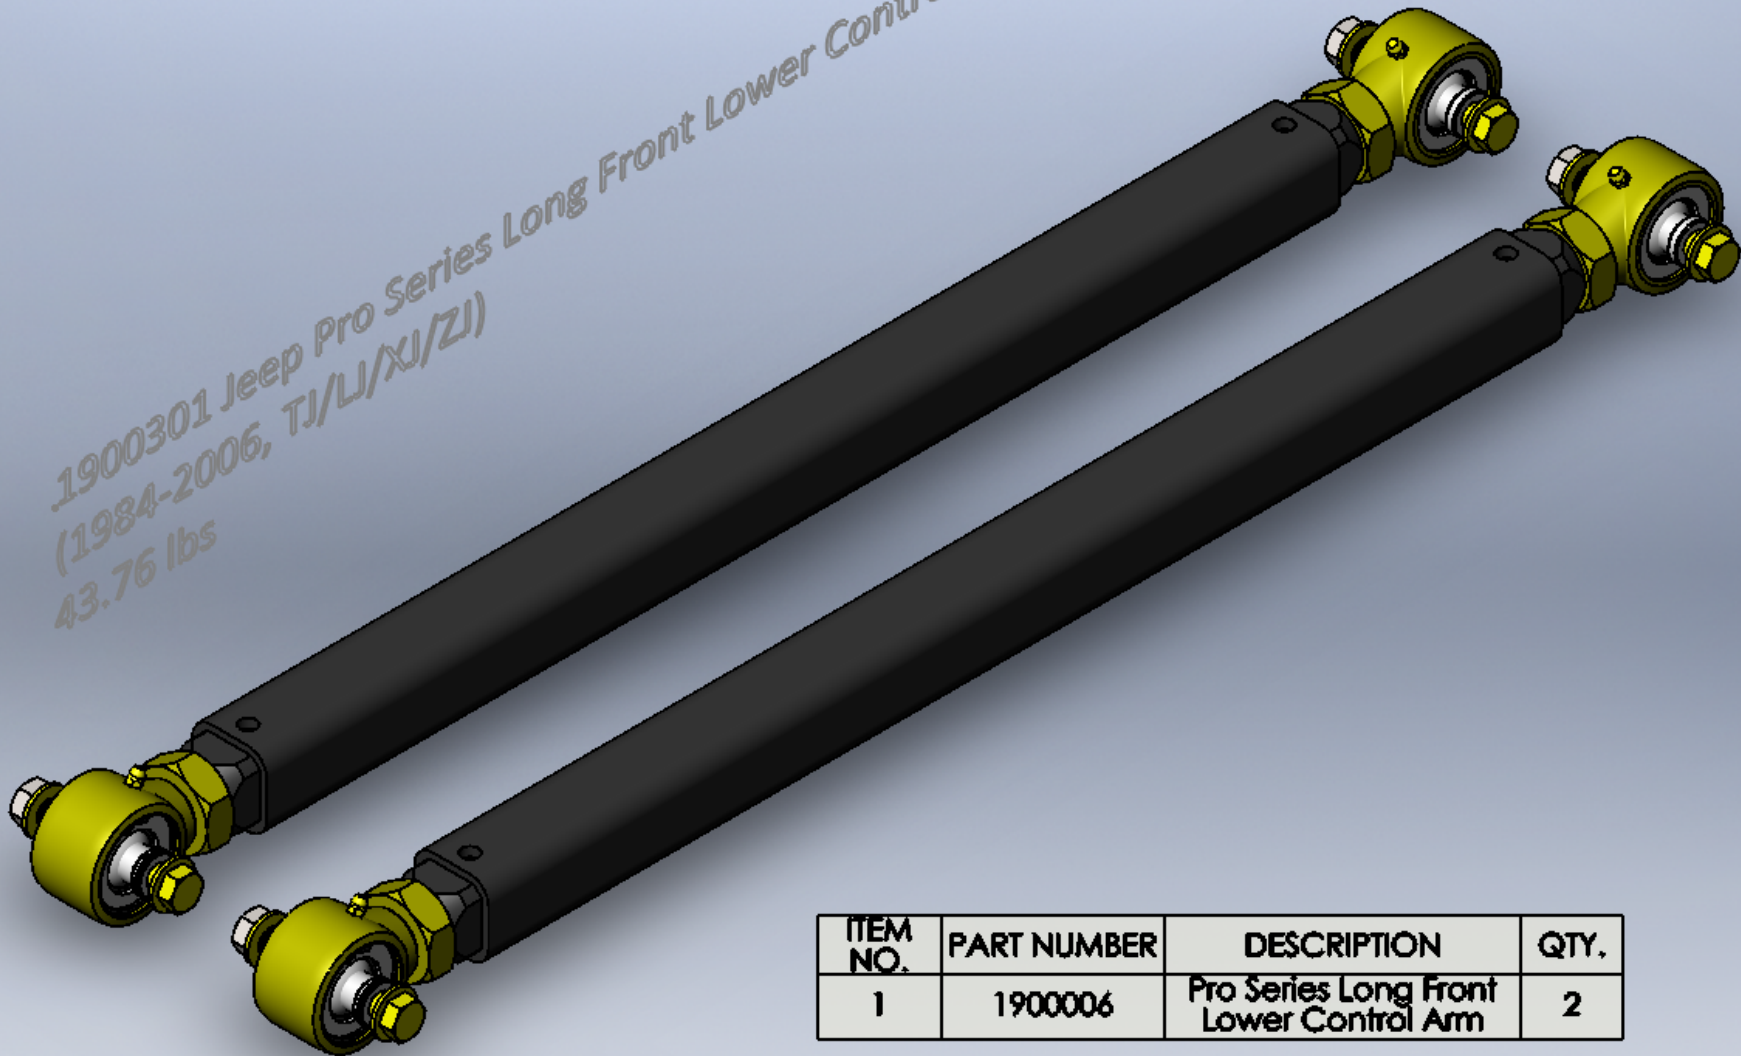

1900301 Jeep Pro Series Long Front Lower Control Arms
(1984-2006, TJ/LJ/XJ/ZJ)
43.76 lbs

ITEM NO.	PART NUMBER	DESCRIPTION	QTY.
1	1900006	Pro Series Long Front Lower Control Arm	2