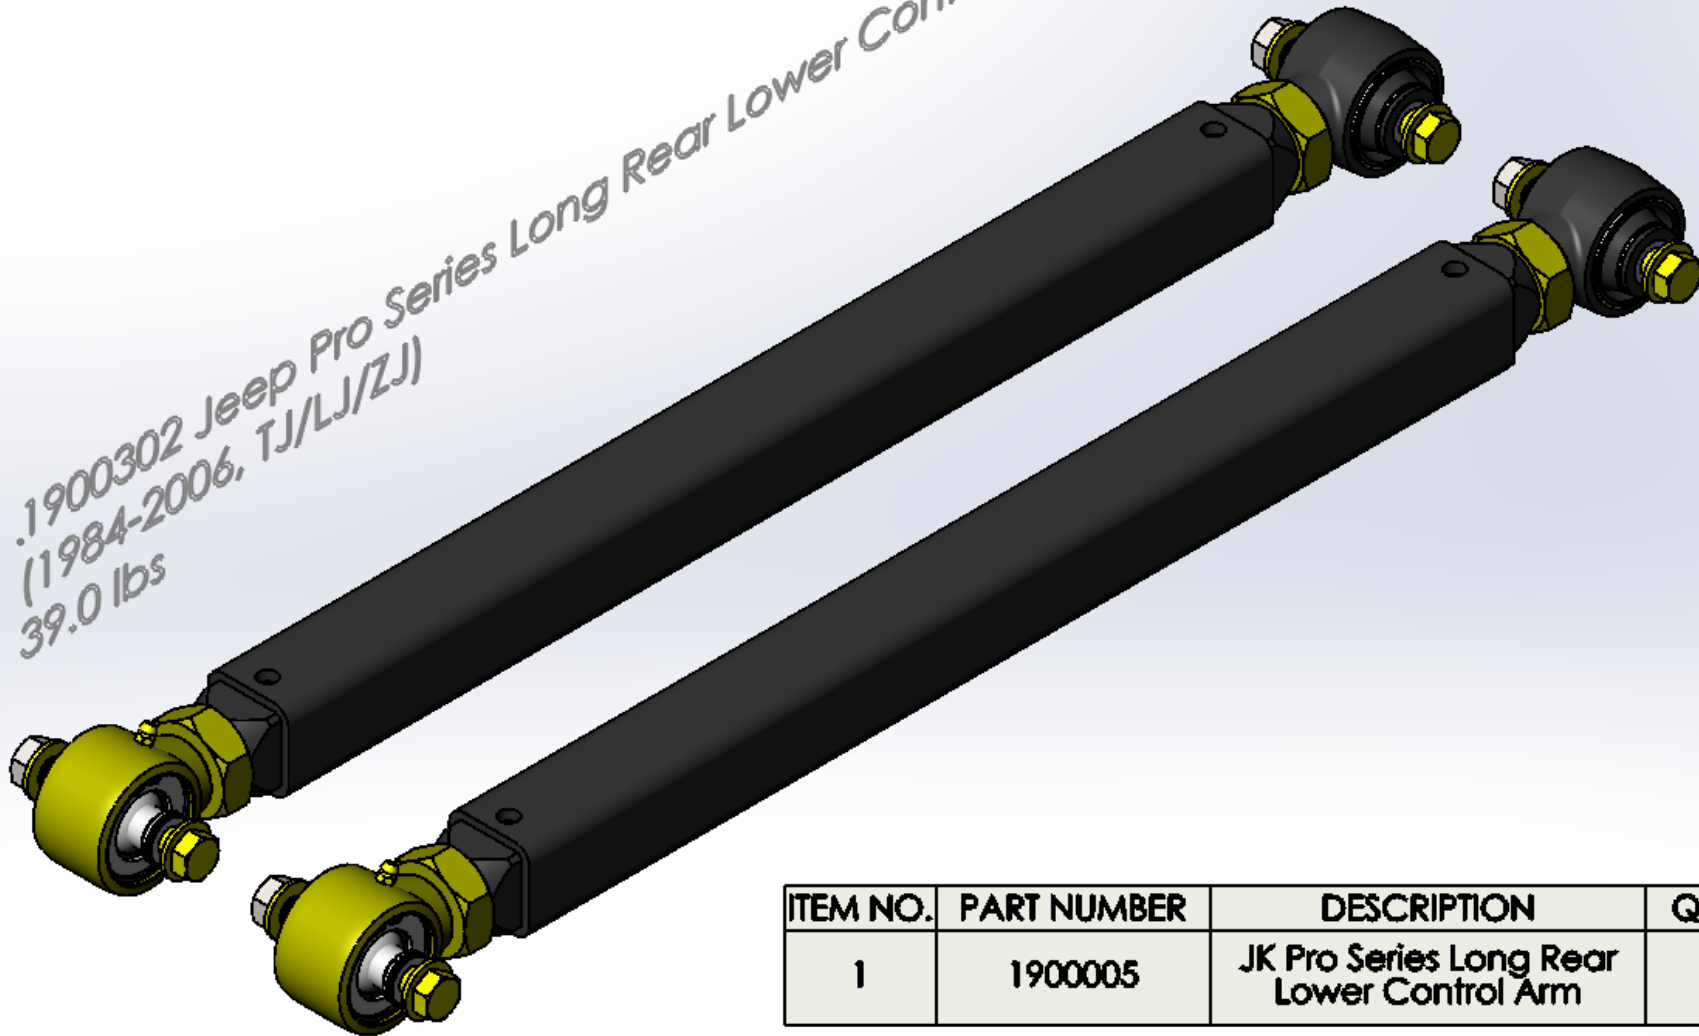

.1900302 Jeep Pro Series Long Rear Lower Control Arms
(1984-2006, TJ/LJ/ZJ)
39.0 lbs

ITEM NO.	PART NUMBER	DESCRIPTION	QTY.
1	1900005	JK Pro Series Long Rear Lower Control Arm	2