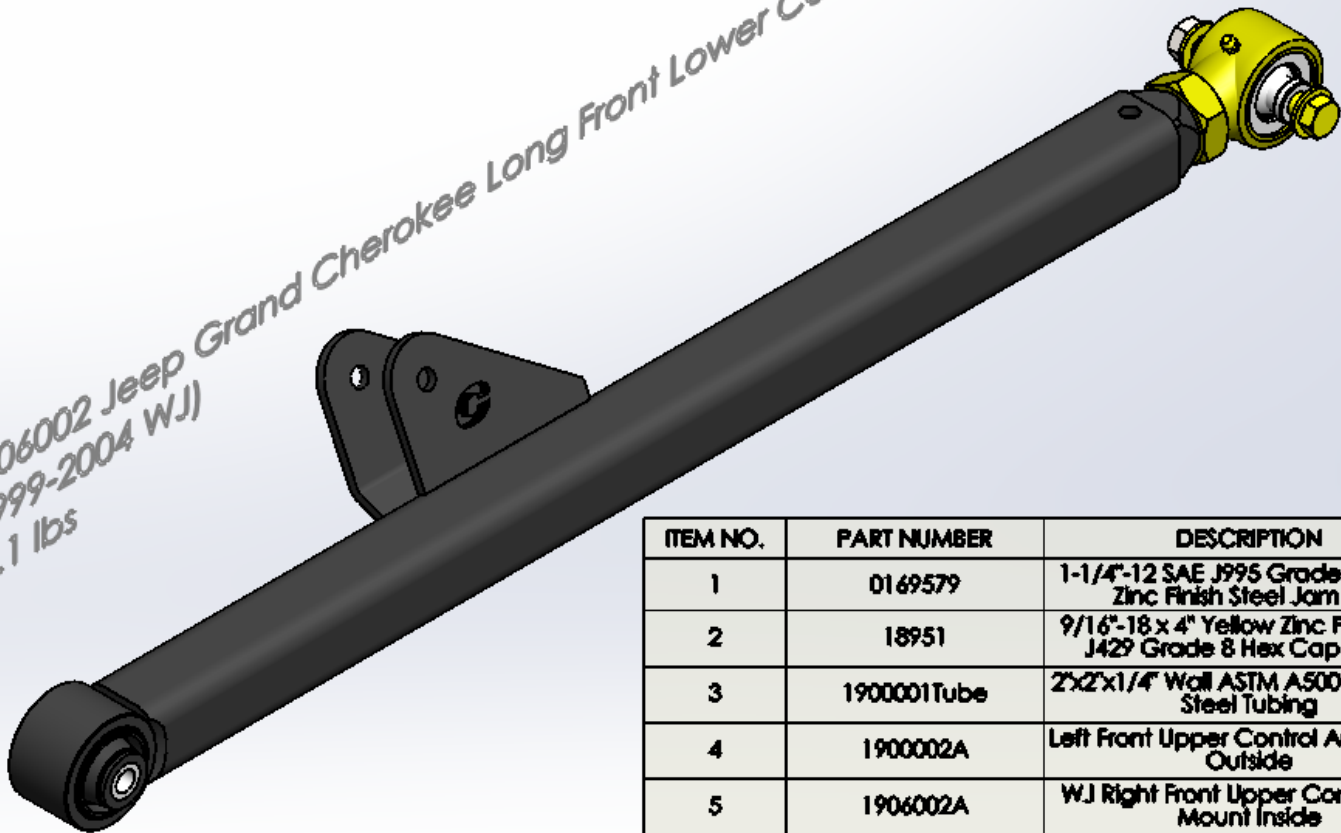

1906002 Jeep Grand Cherokee Long Front Lower Control Arm - Left
 (1999-2004 WJ)
 22.1 lbs

ITEM NO.	PART NUMBER	DESCRIPTION	QTY.
1	0169579	1-1/4"-12 SAE J995 Grade 5 Yellow Zinc Finish Steel Jam Nut	1
2	18951	9/16"-18 x 4" Yellow Zinc Finish SAE J429 Grade 8 Hex Cap Screw	1
3	1900001Tube	2"x2"x1/4" Wall ASTM A500 Grade C Steel Tubing	1
4	1900002A	Left Front Upper Control Arm Mount Outside	1
5	1906002A	WJ Right Front Upper Control Arm Mount Inside	1
6	2300107	Lower Control Arm Housing Giro Bushing	1
7	33818	9/16" Yellow Zinc Finish SAE Thru-Hardened Flat Washer	2
8	37310	9/16"-18 Zinc Finish Grade C Top Lock Nut	1
9	CE-9114N	NARROW 2 1/2" FORGED JOHNNY JOINT® W/ 1 1/4" RH THREAD & 9/16" x 2.625" BALL	1
10	R70019-14.3	Jeep Front and Rear LCA Bushing	1
11	ZJCA05A	Premium Lower Control Arm Insert 1 1/4"-12 Thread Right Hand Thread	1