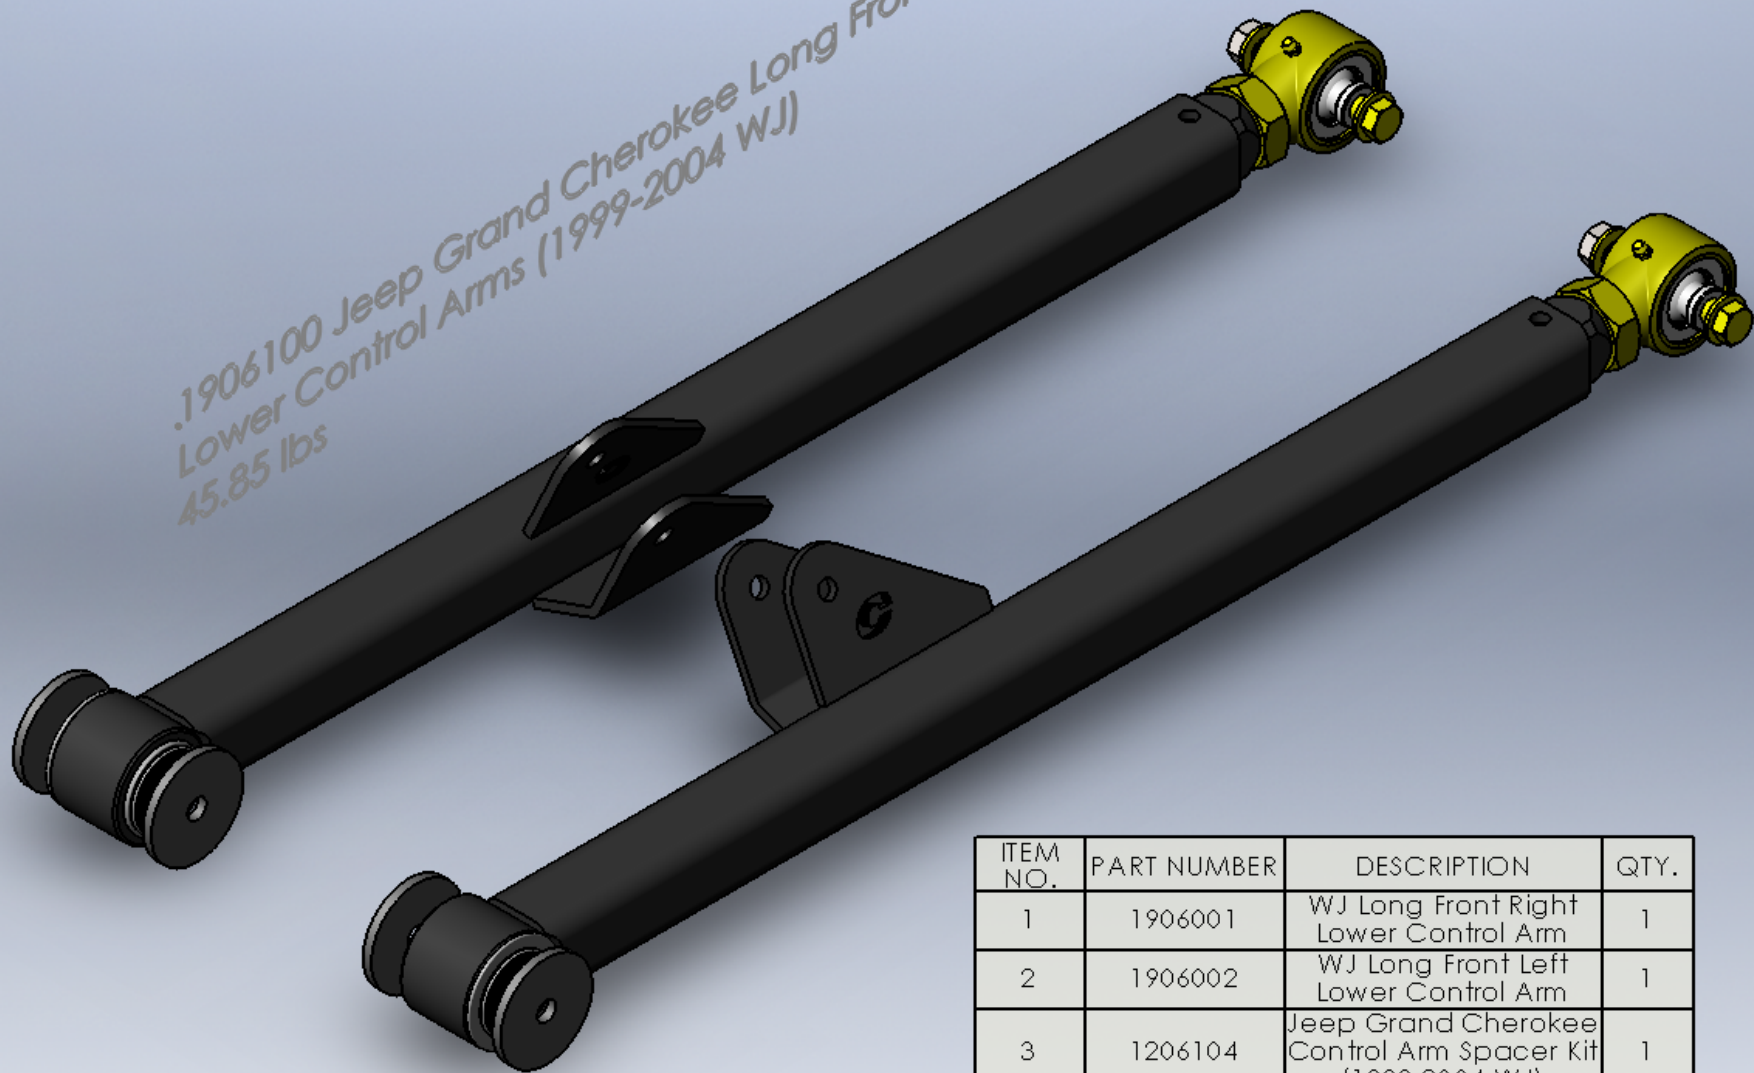

.1906100 Jeep Grand Cherokee Long Front
Lower Control Arms (1999-2004 WJ)
45.85 lbs

ITEM NO.	PART NUMBER	DESCRIPTION	QTY.
1	1906001	WJ Long Front Right Lower Control Arm	1
2	1906002	WJ Long Front Left Lower Control Arm	1
3	1206104	Jeep Grand Cherokee Control Arm Spacer Kit (1999-2004 WJ)	1