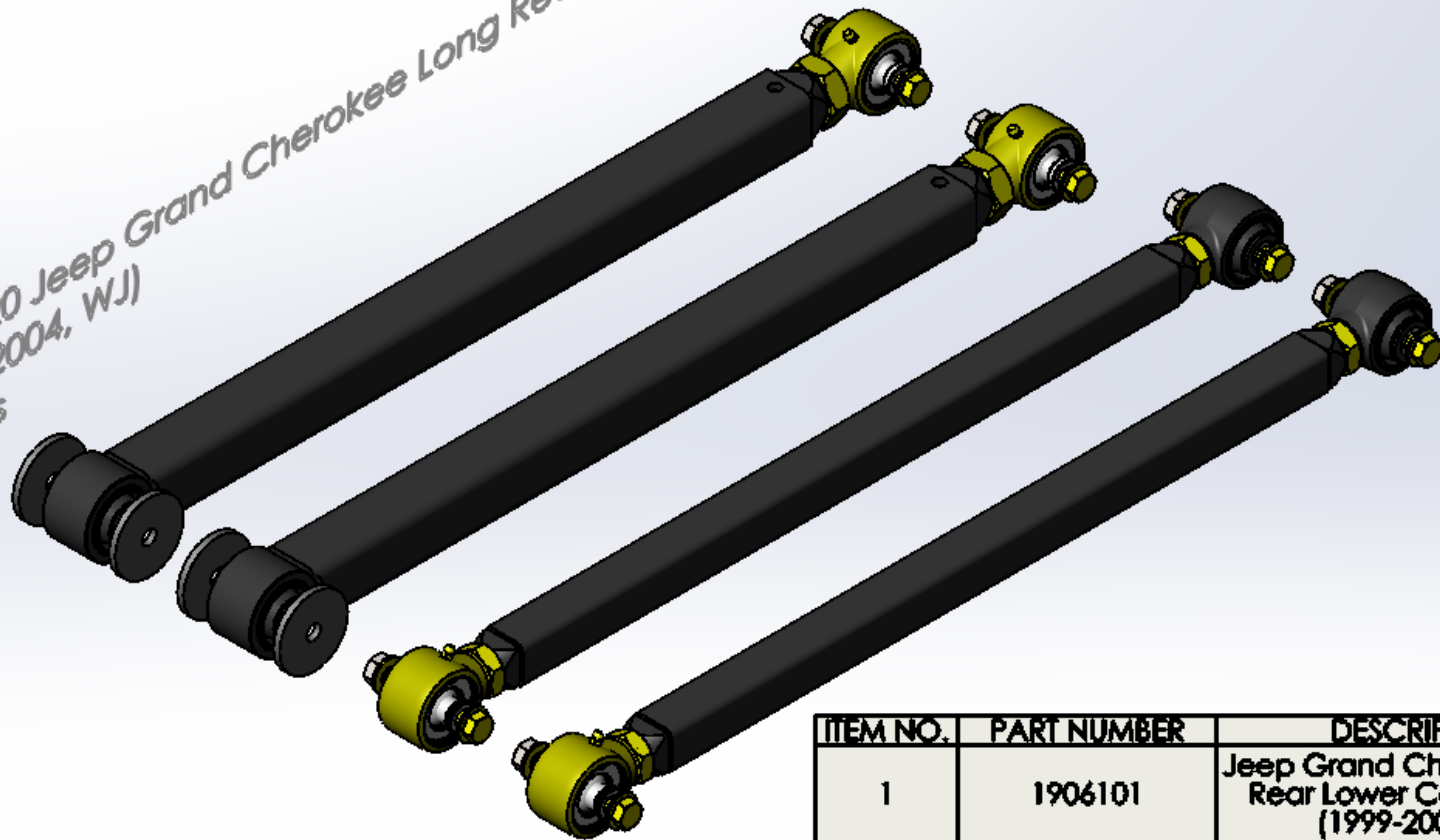

1906120 Jeep Grand Cherokee Long Rear Control Arm Kit
(1999-2004, WJ)
60.0 lbs

ITEM NO.	PART NUMBER	DESCRIPTION	QTY.
1	1906101	Jeep Grand Cherokee Long Rear Lower Control Arms (1999-2004 WJ)	1
2	1900102	Jeep Long Rear Upper Control Arms (1993-2006, TJ/LJ/ZJ/WJ)	1