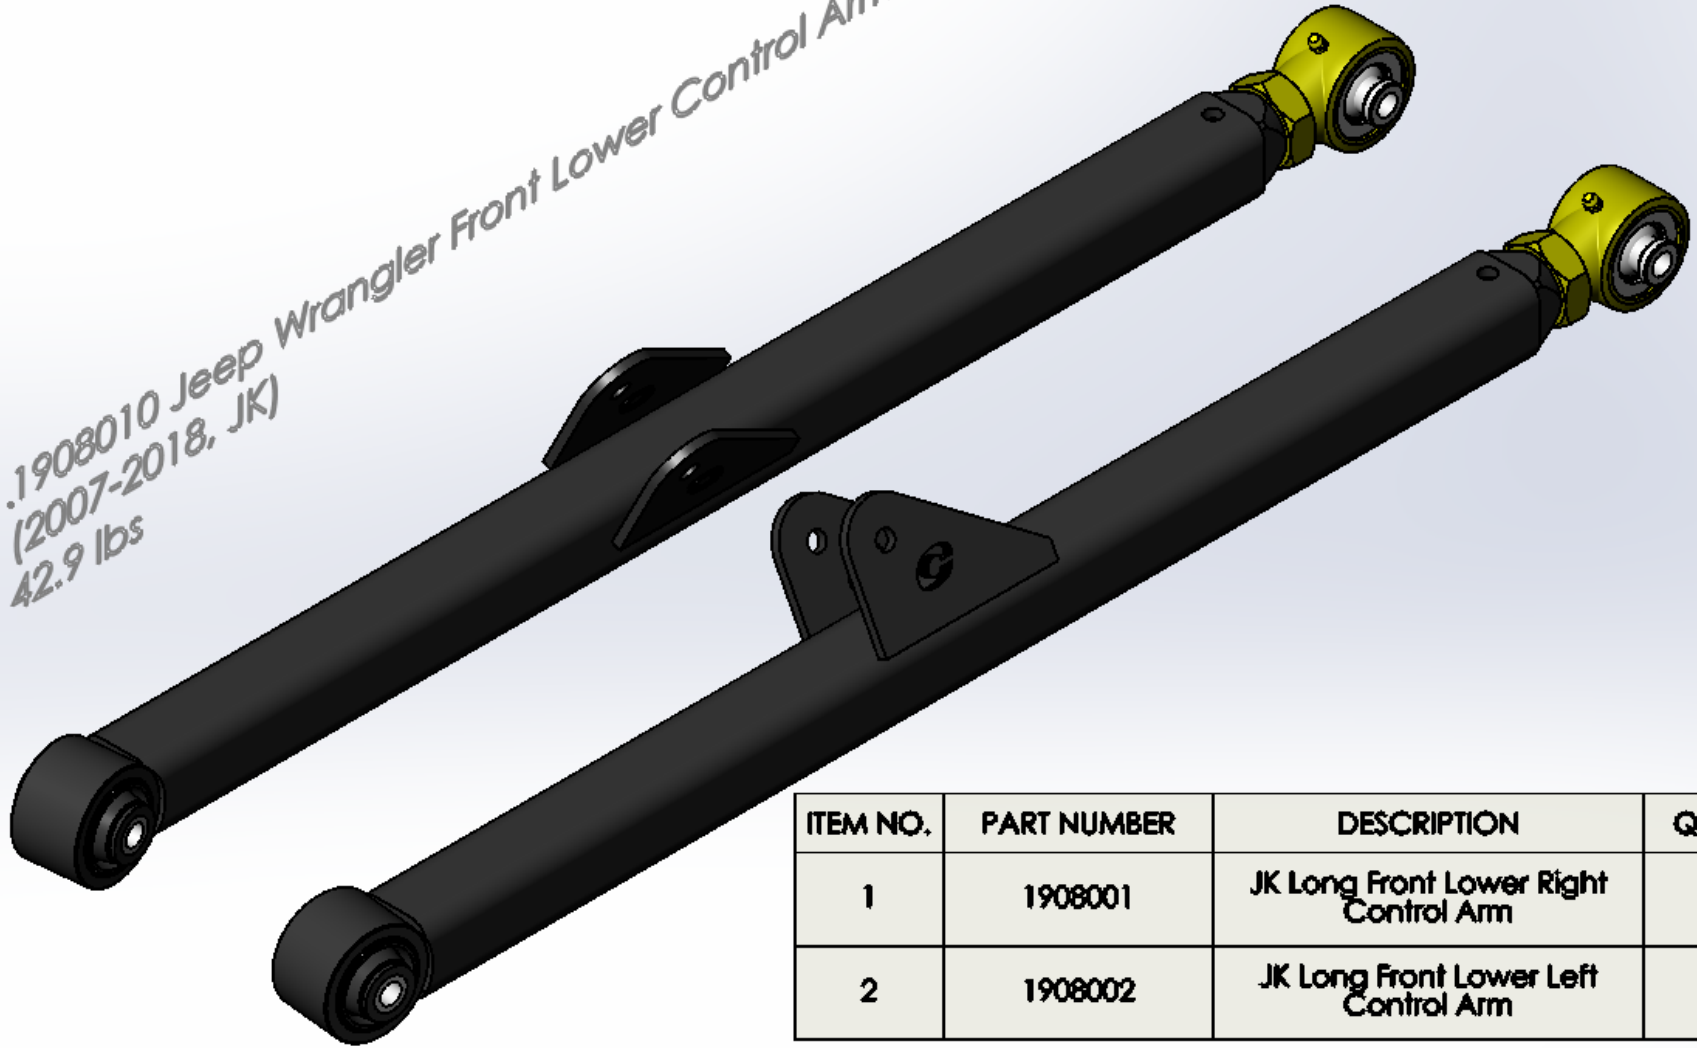

*.1908010 Jeep Wrangler Front Lower Control Arms
(2007-2018, JK)
42.9 lbs*

ITEM NO.	PART NUMBER	DESCRIPTION	QTY.
1	1908001	JK Long Front Lower Right Control Arm	1
2	1908002	JK Long Front Lower Left Control Arm	1