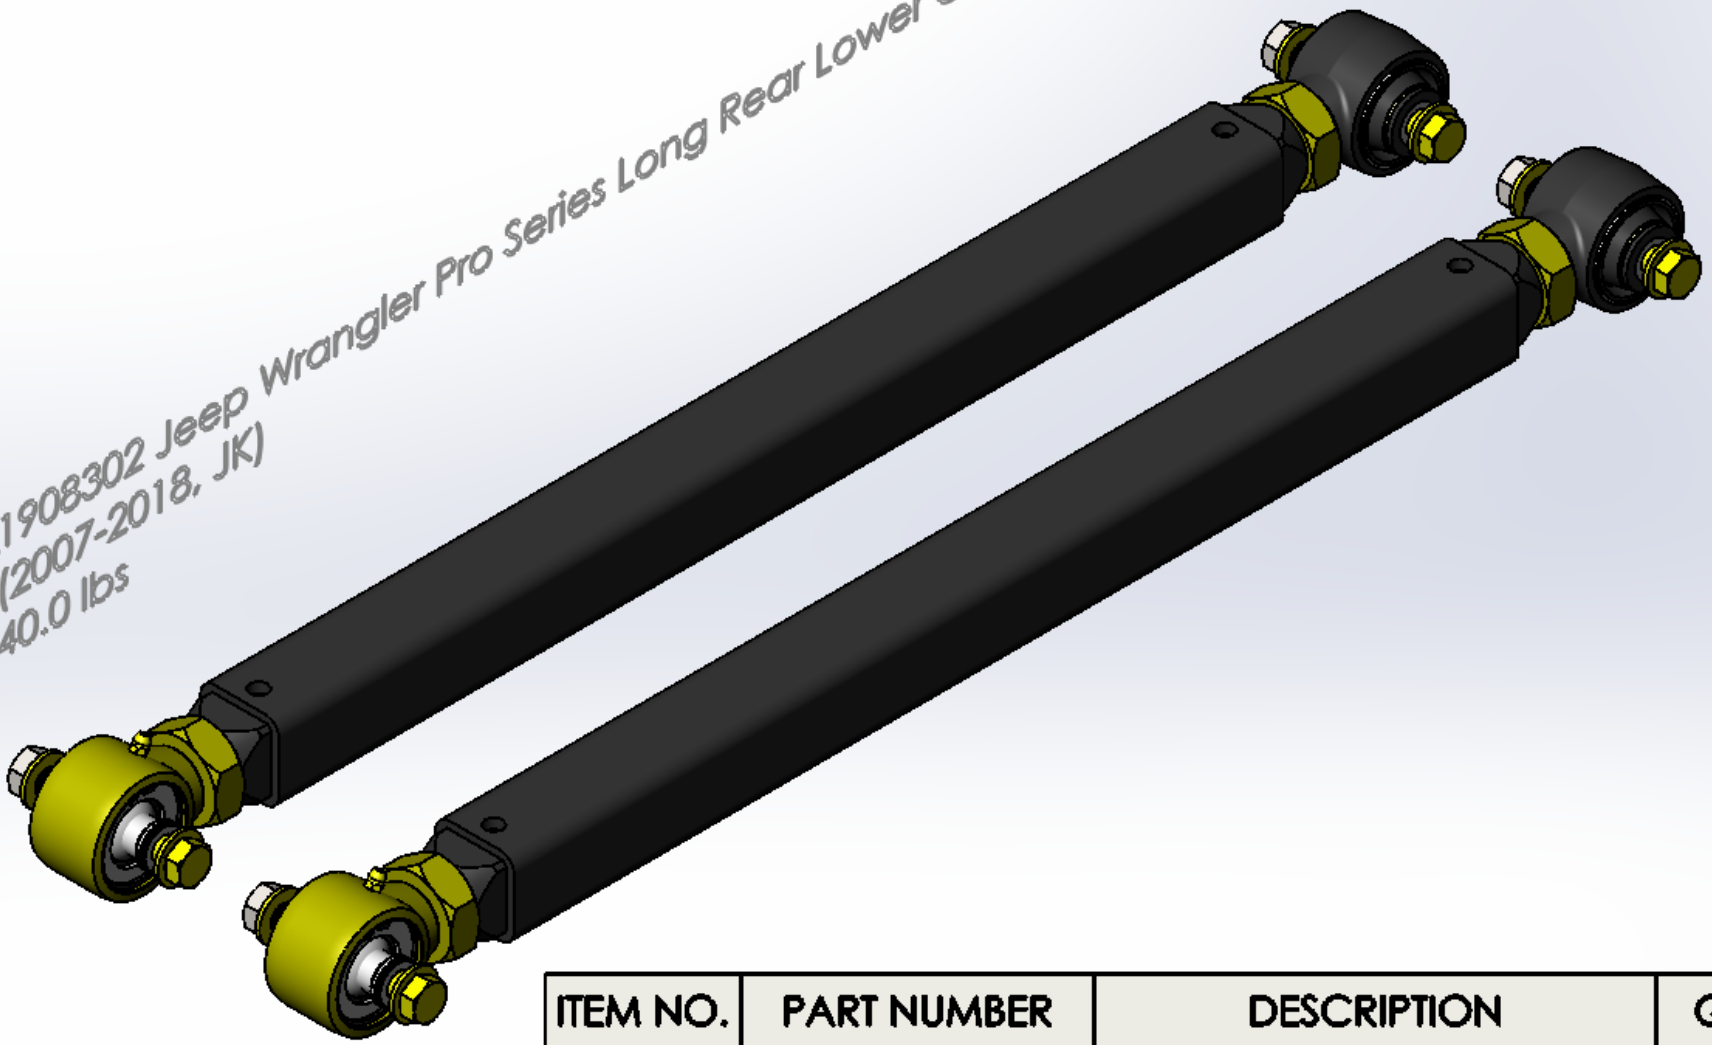

1908302 Jeep Wrangler Pro Series Long Rear Lower Control Arms  
(2007-2018, JK)  
40.0 lbs

ITEM NO.	PART NUMBER	DESCRIPTION	QTY.
1	1908005	1908302 Jeep Wrangler Pro Series Long Rear Lower Control Arms (2007-2018, JK)	2