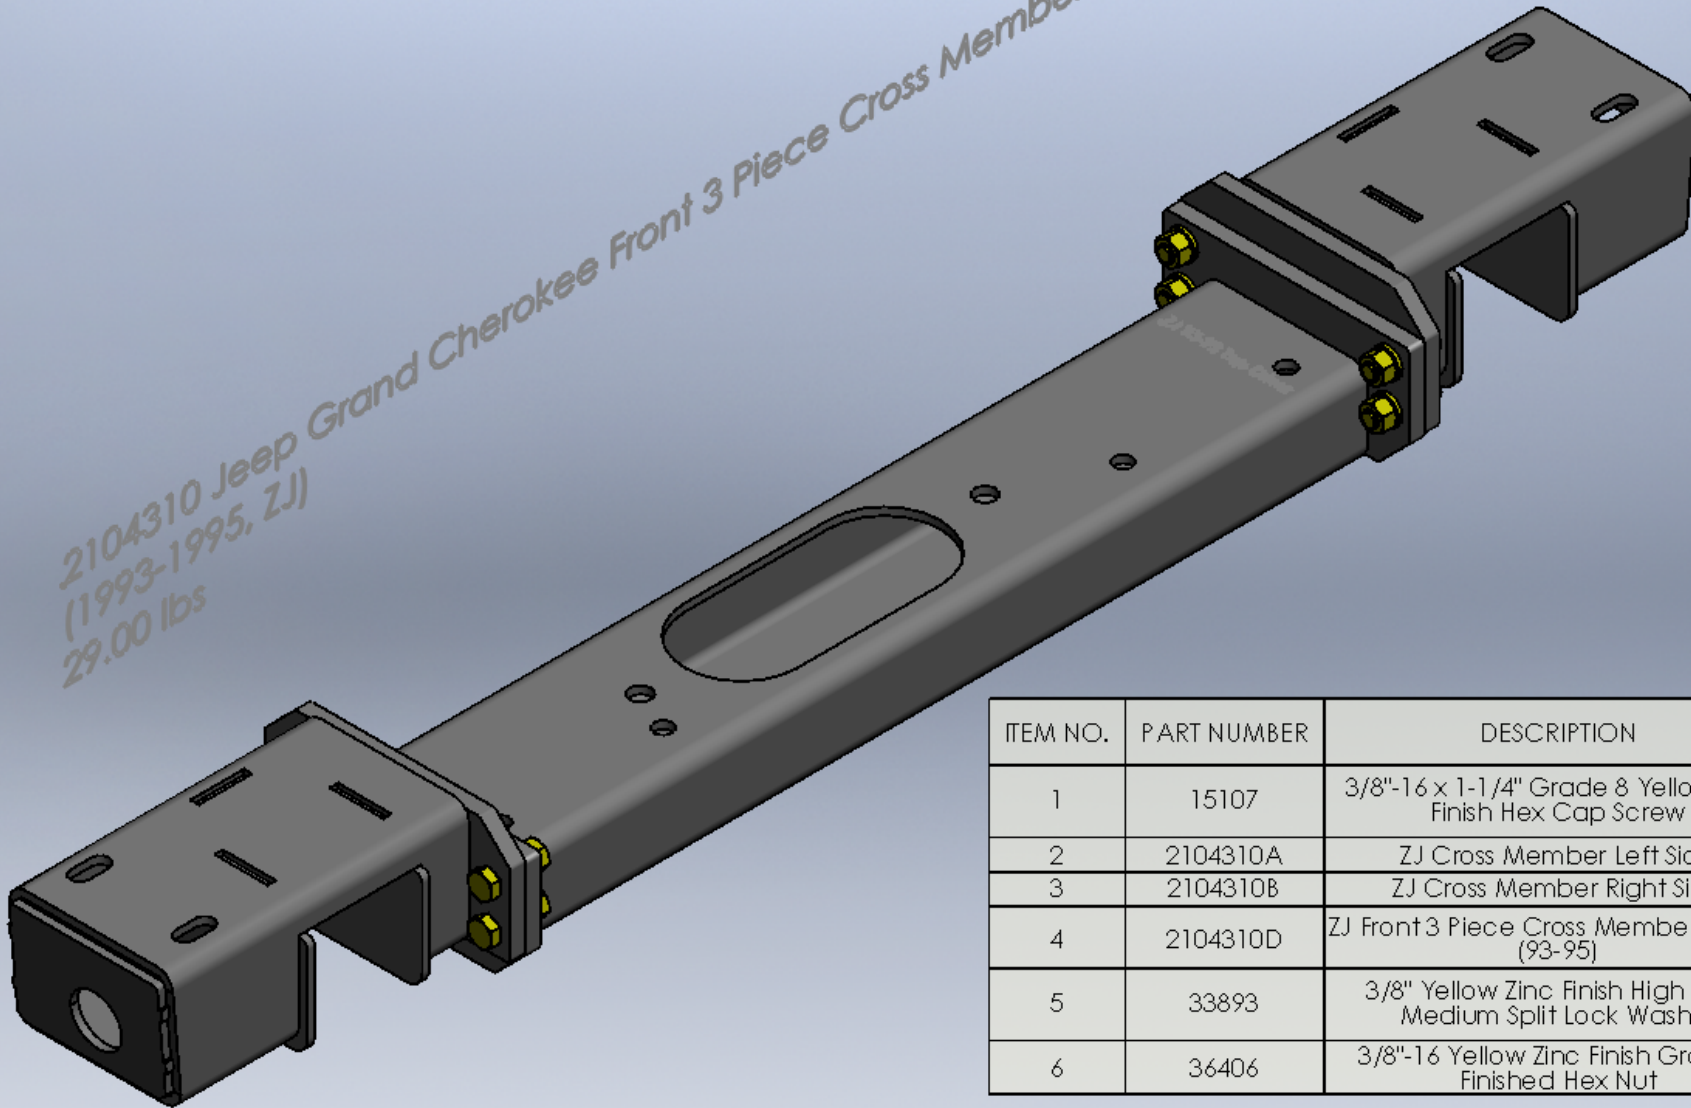

2104310 Jeep Grand Cherokee Front 3 Piece Cross Member
 (1993-1995, ZJ)
 29.00 lbs

ITEM NO.	PART NUMBER	DESCRIPTION	Default /QTY.
1	15107	3/8"-16 x 1-1/4" Grade 8 Yellow Zinc Finish Hex Cap Screw	8
2	2104310A	ZJ Cross Member Left Side	1
3	2104310B	ZJ Cross Member Right Side	1
4	2104310D	ZJ Front 3 Piece Cross Member Center (93-95)	1
5	33893	3/8" Yellow Zinc Finish High Alloy Medium Split Lock Washer	8
6	36406	3/8"-16 Yellow Zinc Finish Grade 8 Finished Hex Nut	8