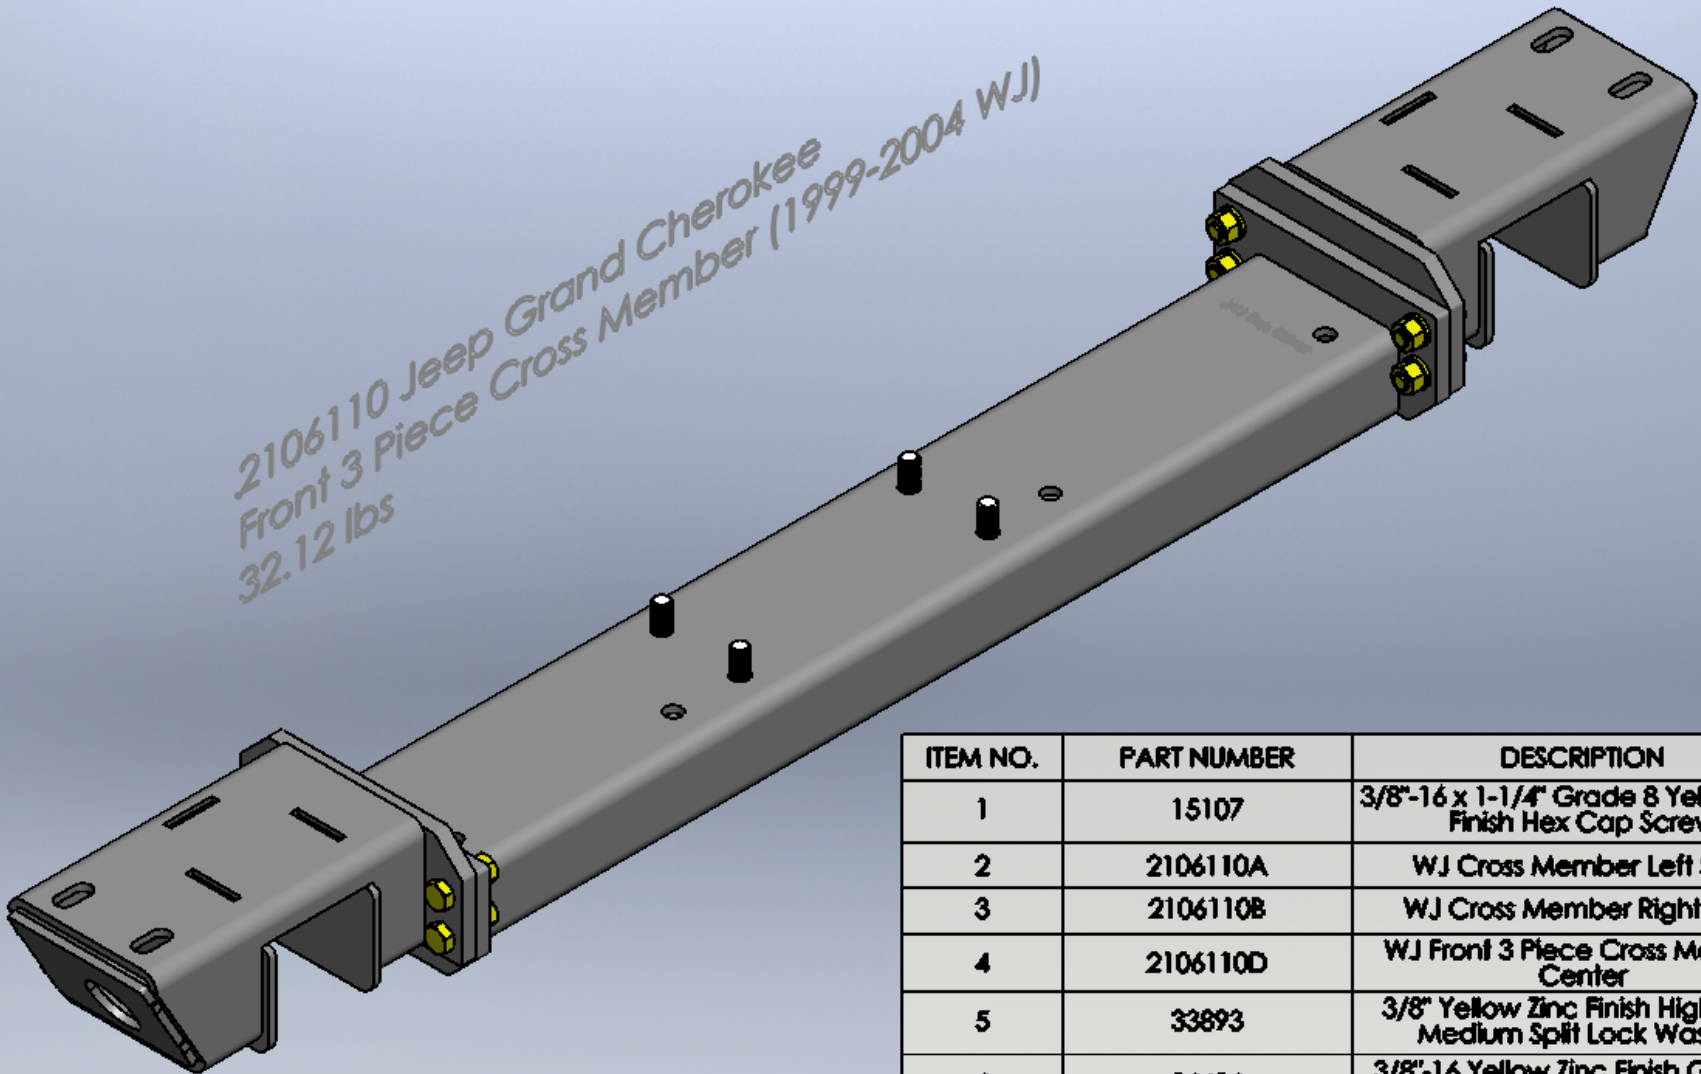

2106110 Jeep Grand Cherokee
 Front 3 Piece Cross Member (1999-2004 WJ)
 32.12 lbs

ITEM NO.	PART NUMBER	DESCRIPTION	QTY.
1	15107	3/8"-16 x 1-1/4" Grade 8 Yellow Zinc Finish Hex Cap Screw	8
2	2106110A	WJ Cross Member Left Side	1
3	2106110B	WJ Cross Member Right Side	1
4	2106110D	WJ Front 3 Piece Cross Member Center	1
5	33893	3/8" Yellow Zinc Finish High Alloy Medium Split Lock Washer	8
6	36406	3/8"-16 Yellow Zinc Finish Grade 8 Finished Hex Nut	8
7	39618	M10 x 1.5 x 25mm SHCS	4
8	40384	M10 DIN 127 Zinc Plated Split Lock Washer	4