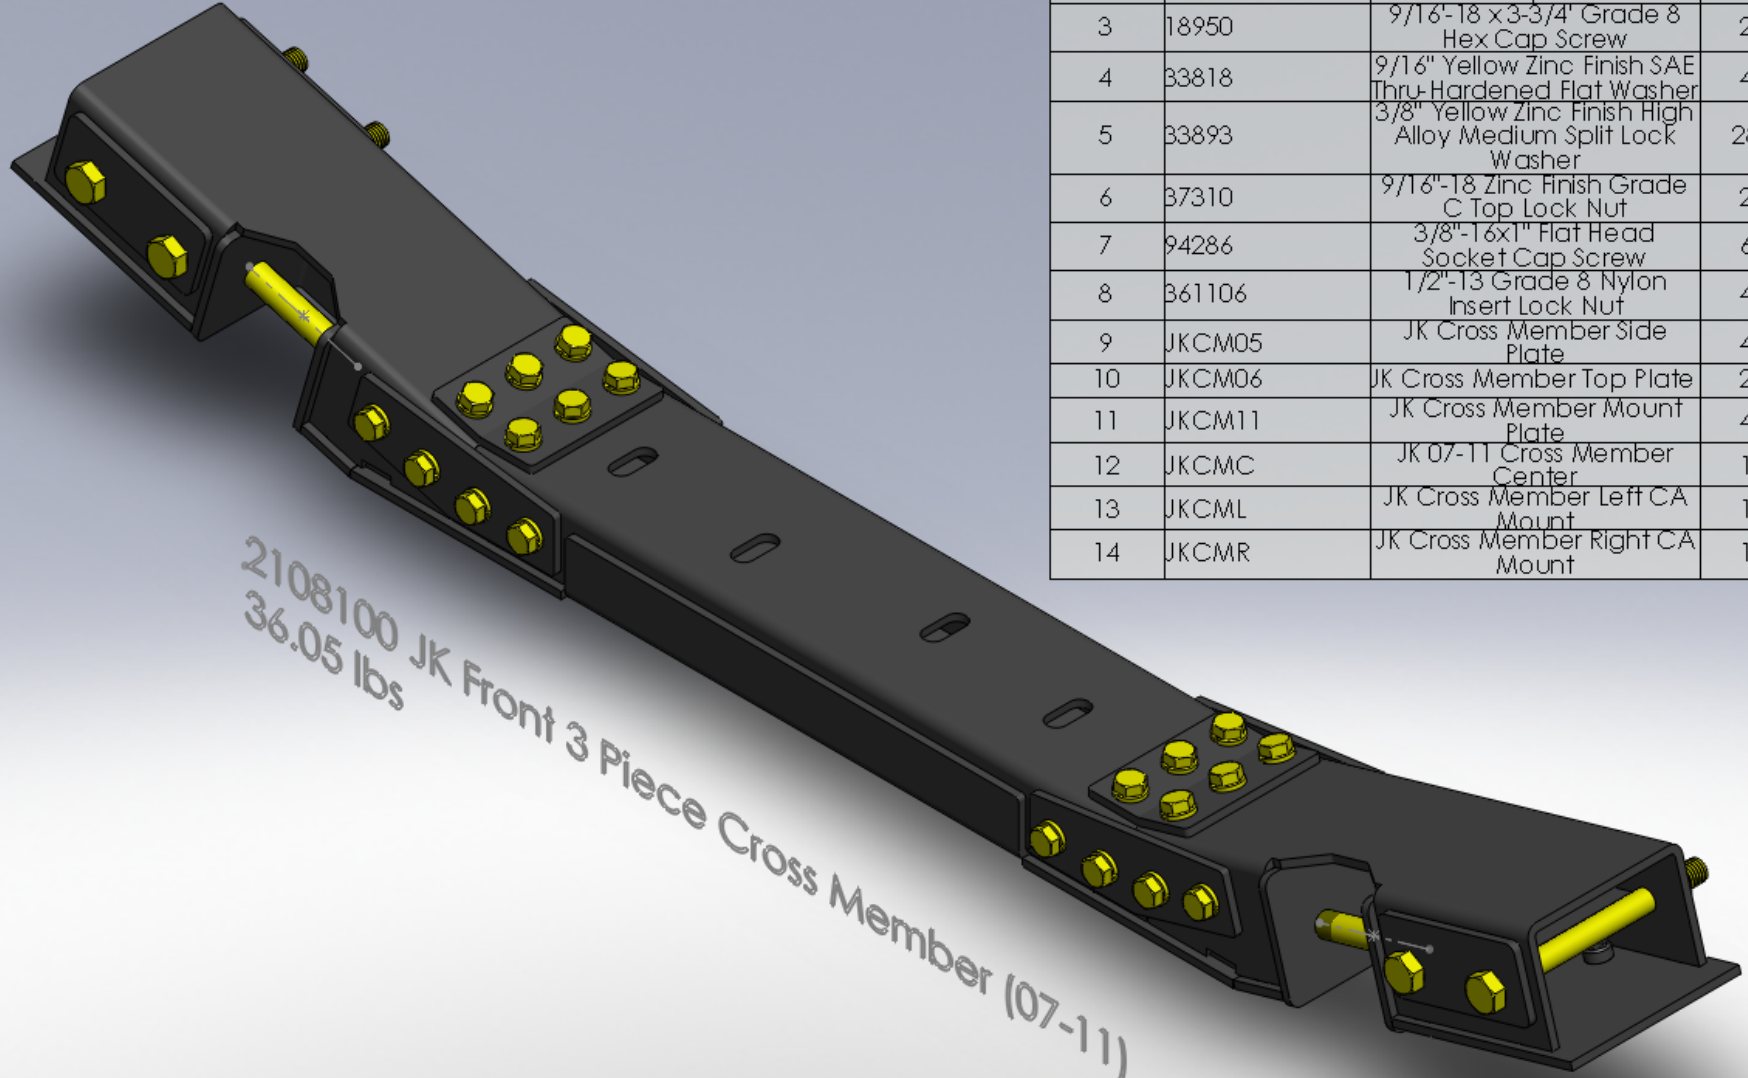

ITEM NO.	PART NUMBER	DESCRIPTION	QTY.
1	15103	3/8"-16 x 3/4" Grade 8 Hex Cap Screw	28
2	15224	1/2"-13 x 5-1/2" Grade 8 Hex Cap Screw	4
3	18950	9/16"-18 x 3-3/4" Grade 8 Hex Cap Screw	2
4	33818	9/16" Yellow Zinc Finish SAE Thru-Hardened Flat Washer	4
5	33893	3/8" Yellow Zinc Finish High Alloy Medium Split Lock Washer	28
6	37310	9/16"-18 Zinc Finish Grade C Top Lock Nut	2
7	94286	3/8"-16x1" Flat Head Socket Cap Screw	6
8	361106	1/2"-13 Grade 8 Nylon Insert Lock Nut	4
9	JKCM05	JK Cross Member Side Plate	4
10	JKCM06	JK Cross Member Top Plate	2
11	JKCM11	JK Cross Member Mount Plate	4
12	JKCMC	JK 07-11 Cross Member Center	1
13	JKCML	JK Cross Member Left CA Mount	1
14	JKCMR	JK Cross Member Right CA Mount	1

2108100 JK Front 3 Piece Cross Member (07-11)
36.05 lbs