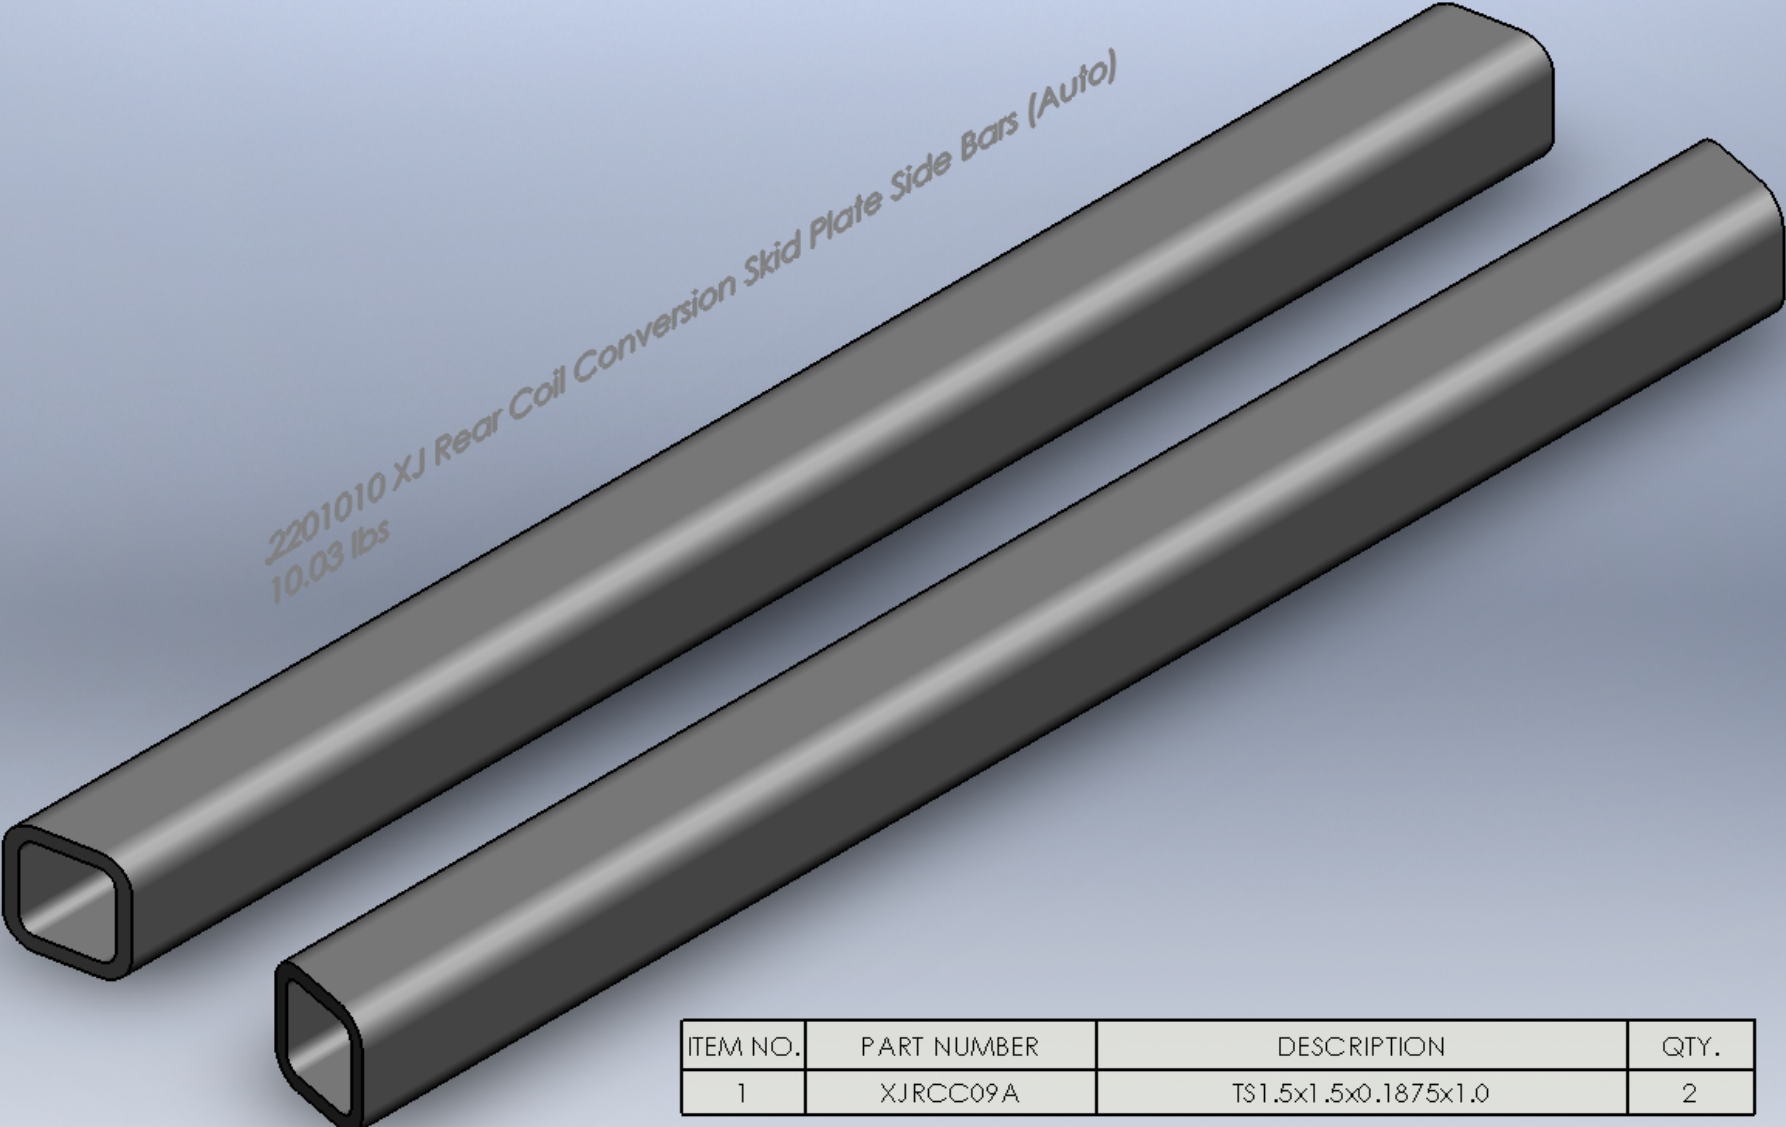

2201010 XJ Rear Coil Conversion Skid Plate Side Bars (Auto)
10.03 lbs

ITEM NO.	PART NUMBER	DESCRIPTION	QTY.
1	XJRCC09A	TS1.5x1.5x0.1875x1.0	2