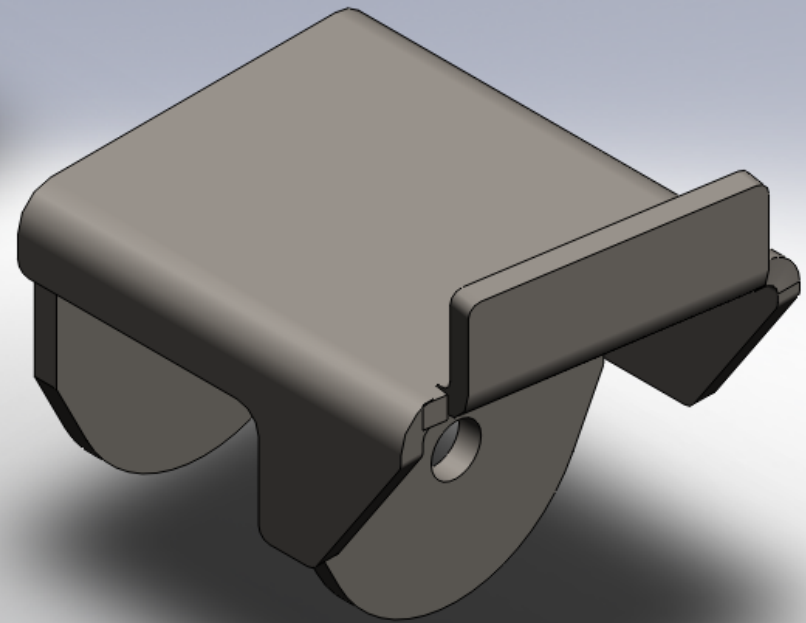

ITEM NO.	PART NUMBER	DESCRIPTION	QTY.
1	TJSF01 Assembly	Left Front Control Arm Mount	1
2	TJSF02 Assembly	Right Front Control Arm Mount	1

2205010 TJ/LJ Front Frame Brackets  
7.21 lbs