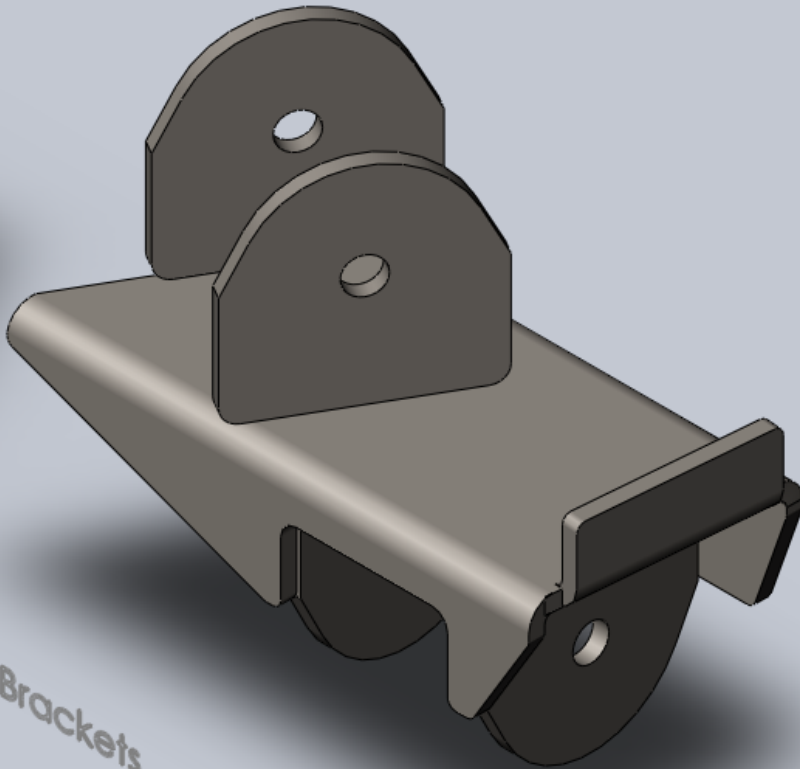

ITEM NO.	PART NUMBER	DESCRIPTION	QTY.
1	LJSF01 Assembly	Right Rear Control Arm Mount Assembly	1
2	LJSF02 Assembly	Left Rear Control Arm Mount Assembly	1

2207020 LJ Rear Frame Brackets
12.15 lbs